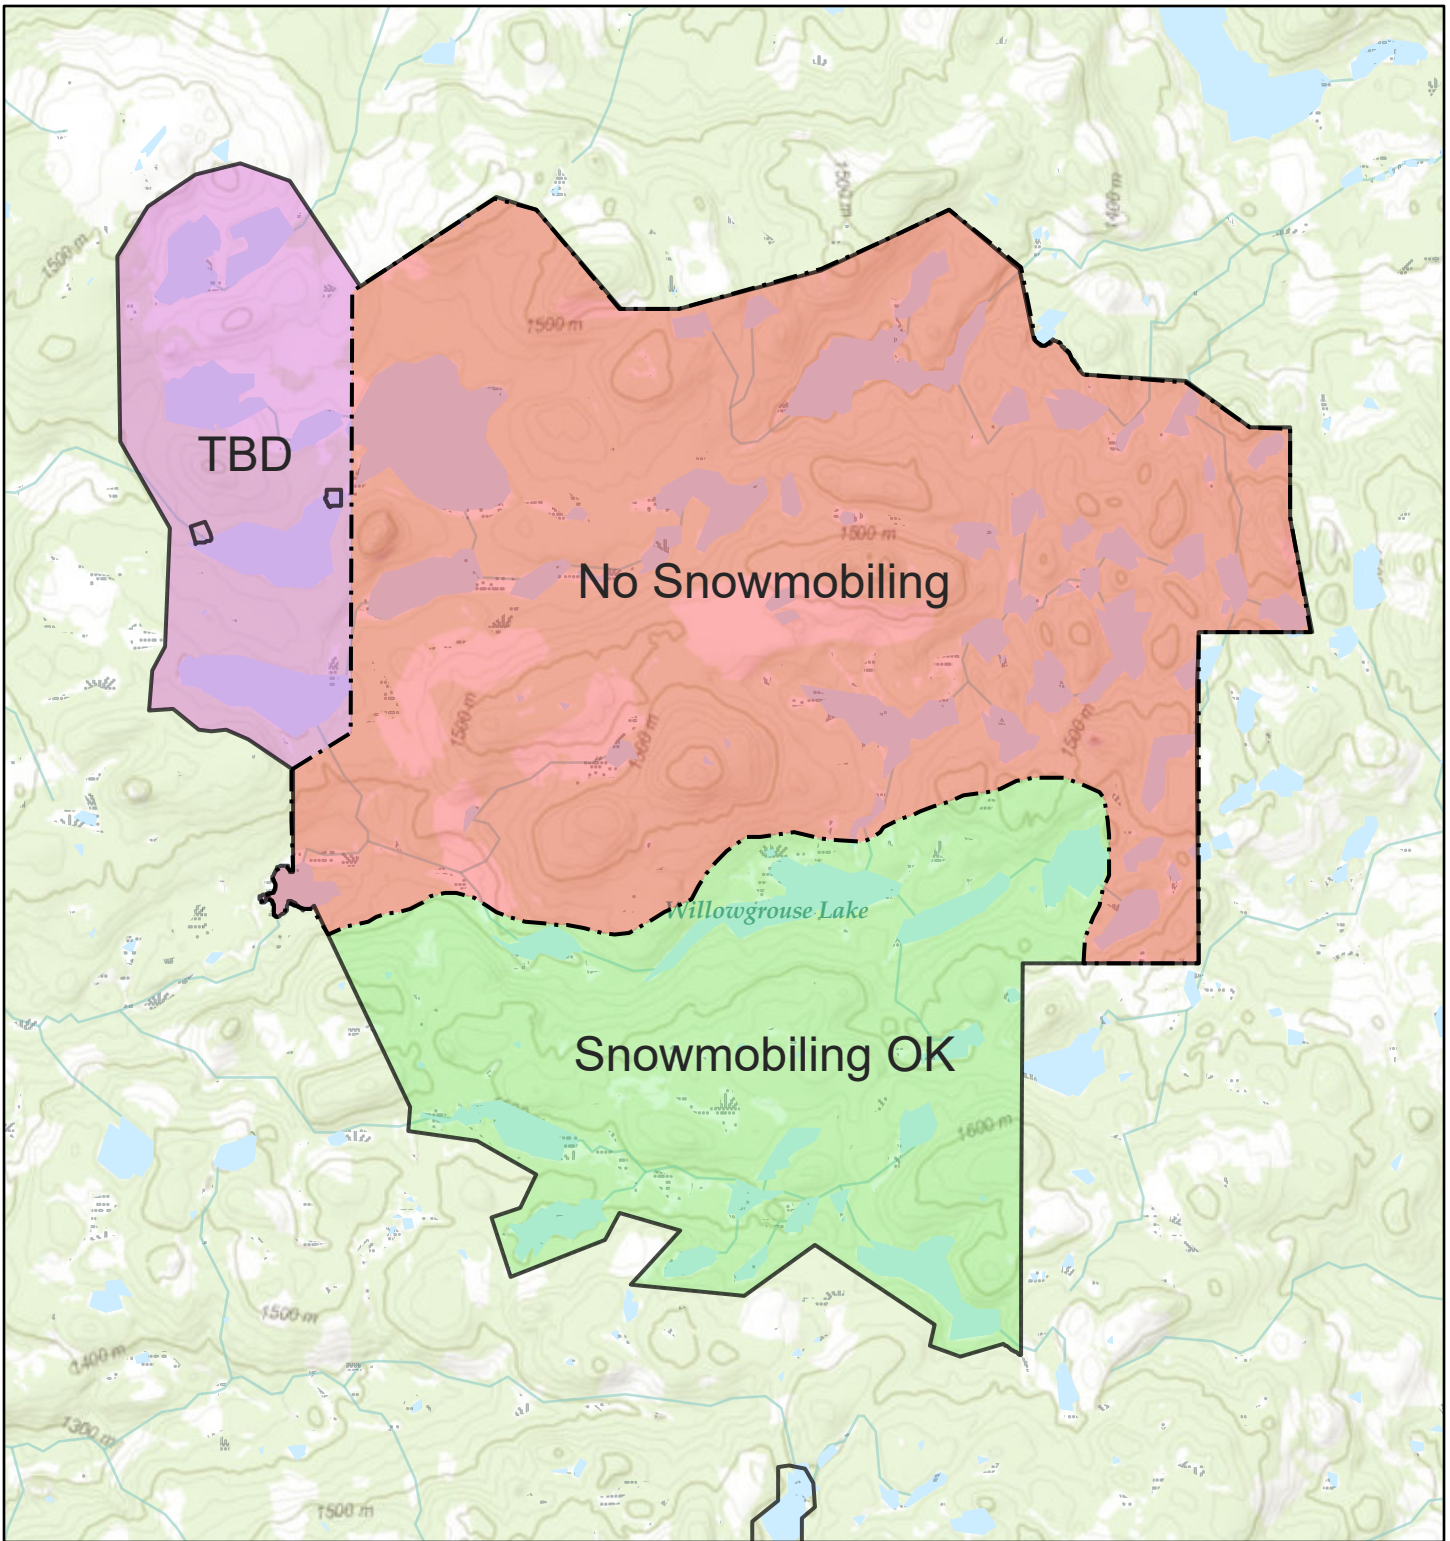

Bonaparte Park Snowmobiling Zones

12/18/2024

-  Provincial Parks, Eco Reserves and Protected Areas - All
-  Wilderness Recreation Zone
-  Natural Environment Zone
-  Elbow Lake Addition
-  Canada_Hillshade
-  World Hillshade

1:146,761

Esri Canada, Esri, TomTom, Garmin, SafeGraph, METI/NASA, USGS, EPA, USDA, NRCAN, Parks Canada, Esri, NASA, NGA, USGS, Sources: NRCAN, Esri Canada, and Canadian Community Maps contributors.