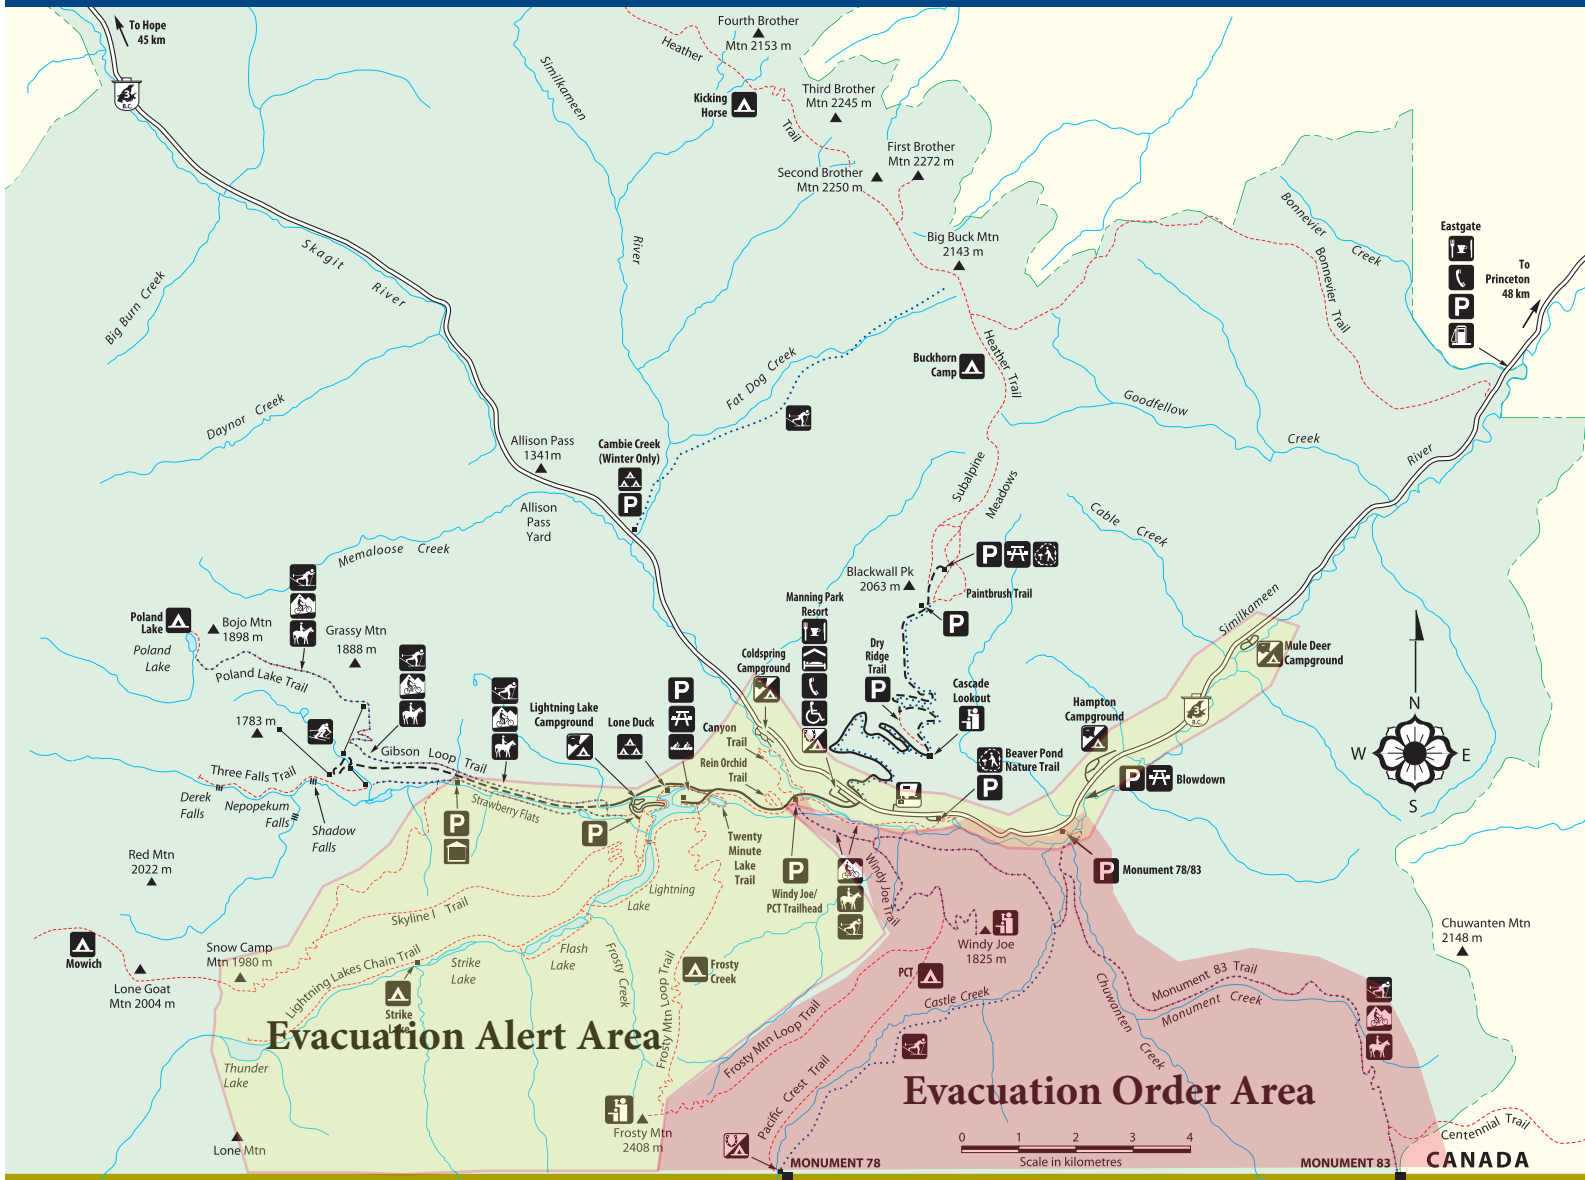

E C Manning Provincial Park

Legend

Parking	Horses Allowed
Vehicle/Tent Camping	Downhill Skiing
Group Camping	Cross-country Skiing
Nature Trail	Canoeing
Horse/Wilderness Camp	Mountain Biking
Wilderness Camp	Backcountry Skiing
Sani-station	Hiking Trails
Picnic Area	Multi-use Trail
Meals	Road - Paved
Telephone	Road - Highway
Wheelchair Access	Road - Loose Surface
Accommodation	Park Boundary
Day Use Shelter	
View Point	