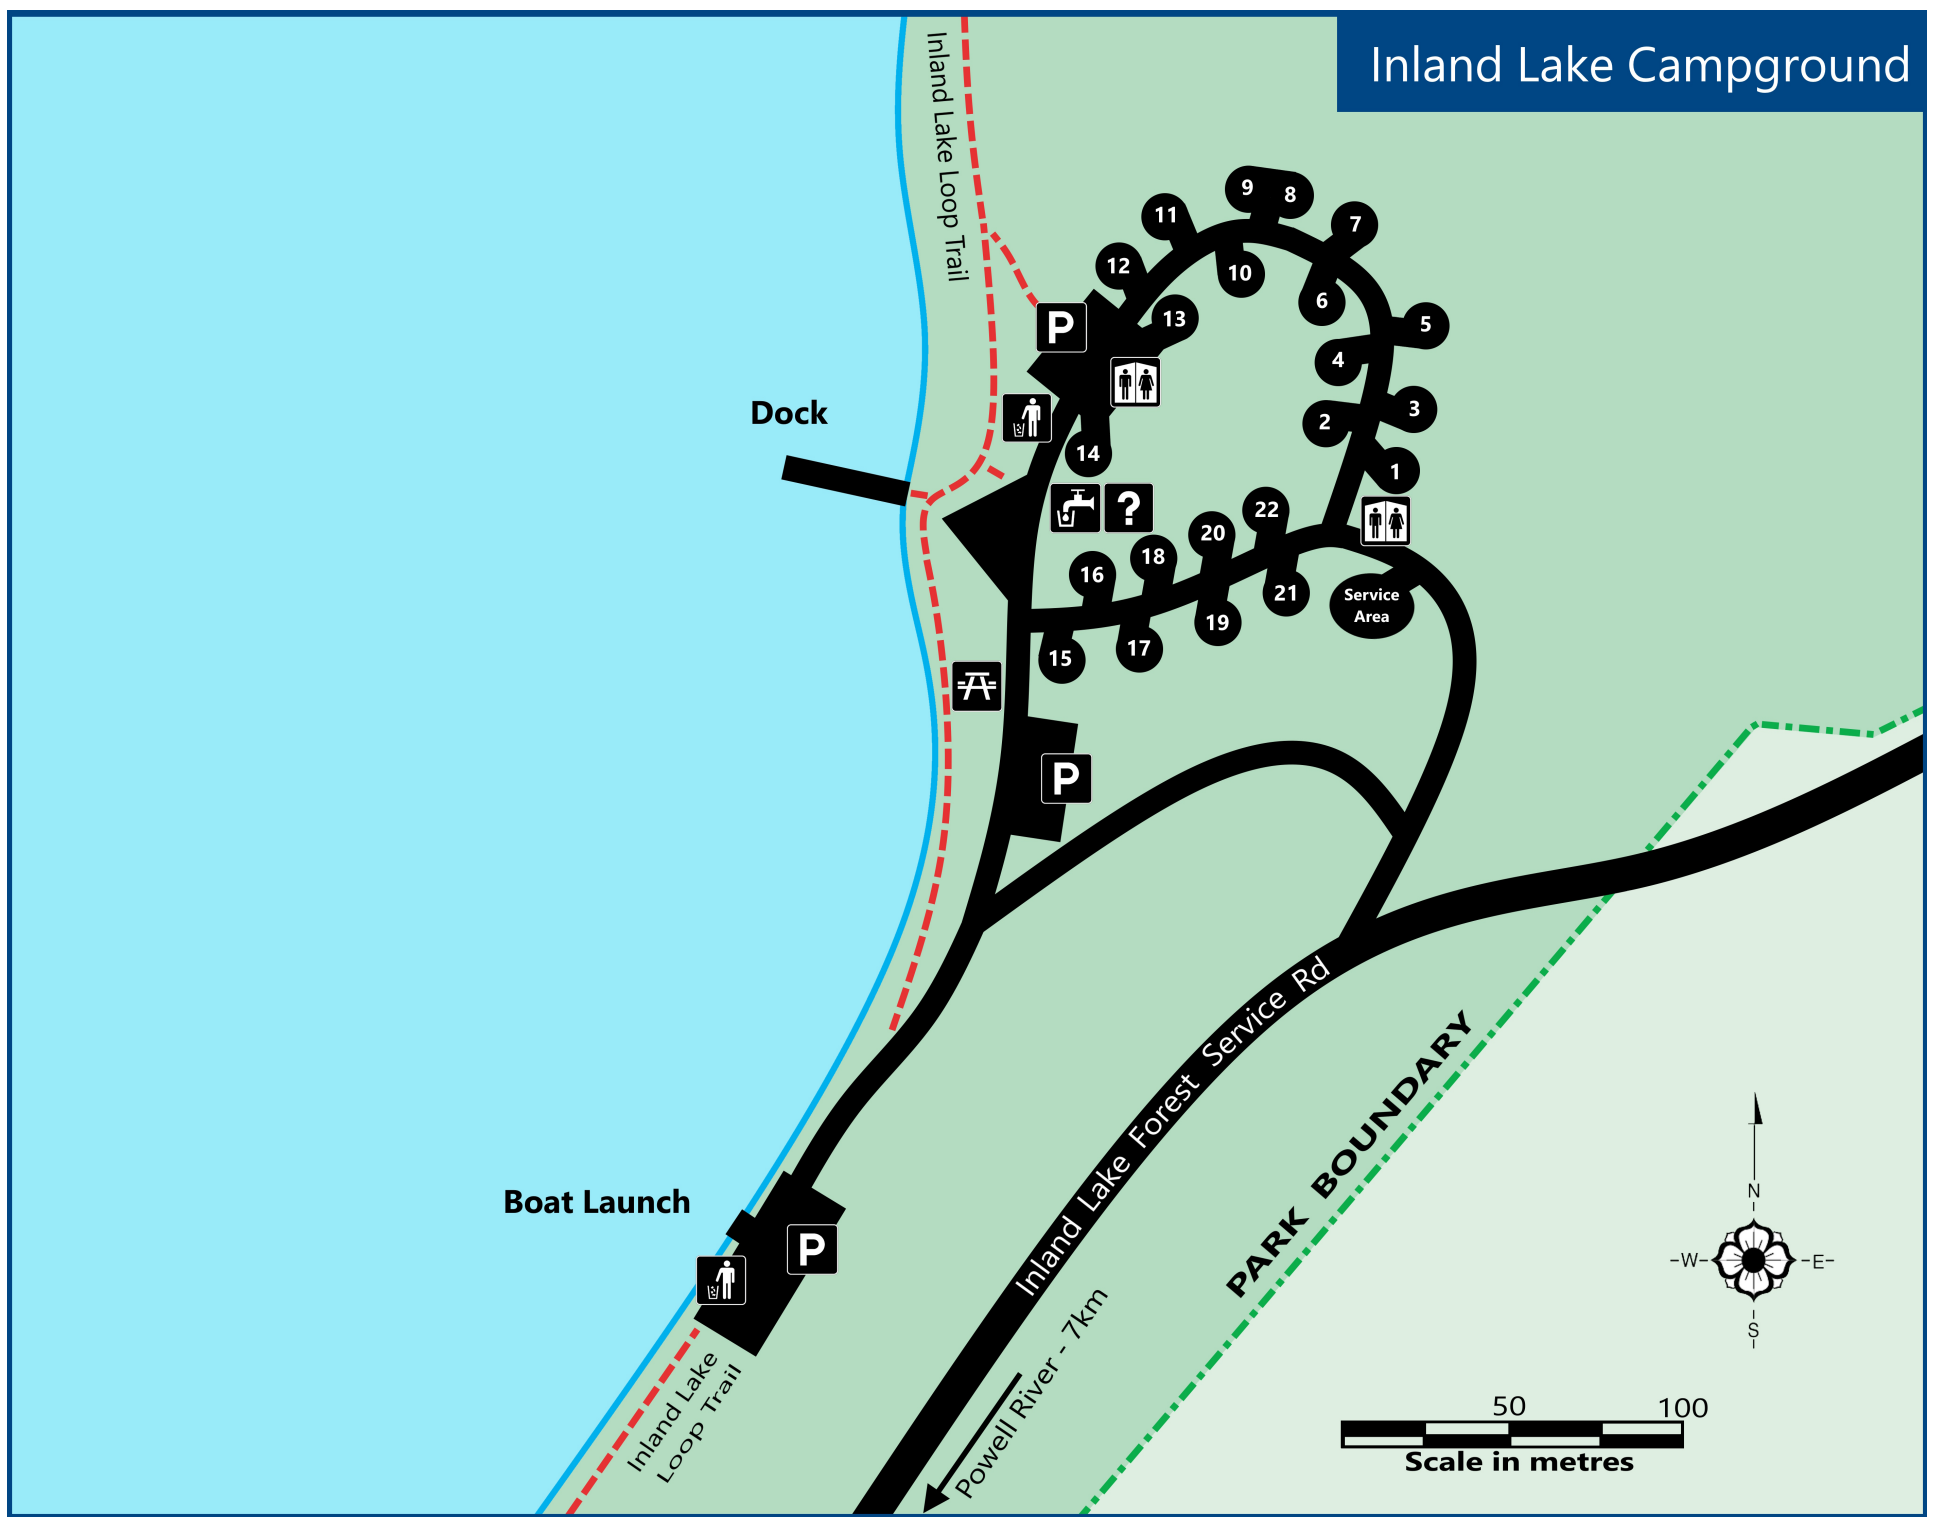

Inland Lake Campground

Dock

Boat Launch

Inland Lake Loop Trail

Inland Lake Loop Trail

Powell River - 7km

Inland Lake Forest Service Rd

PARK BOUNDARY

50 100
Scale in metres