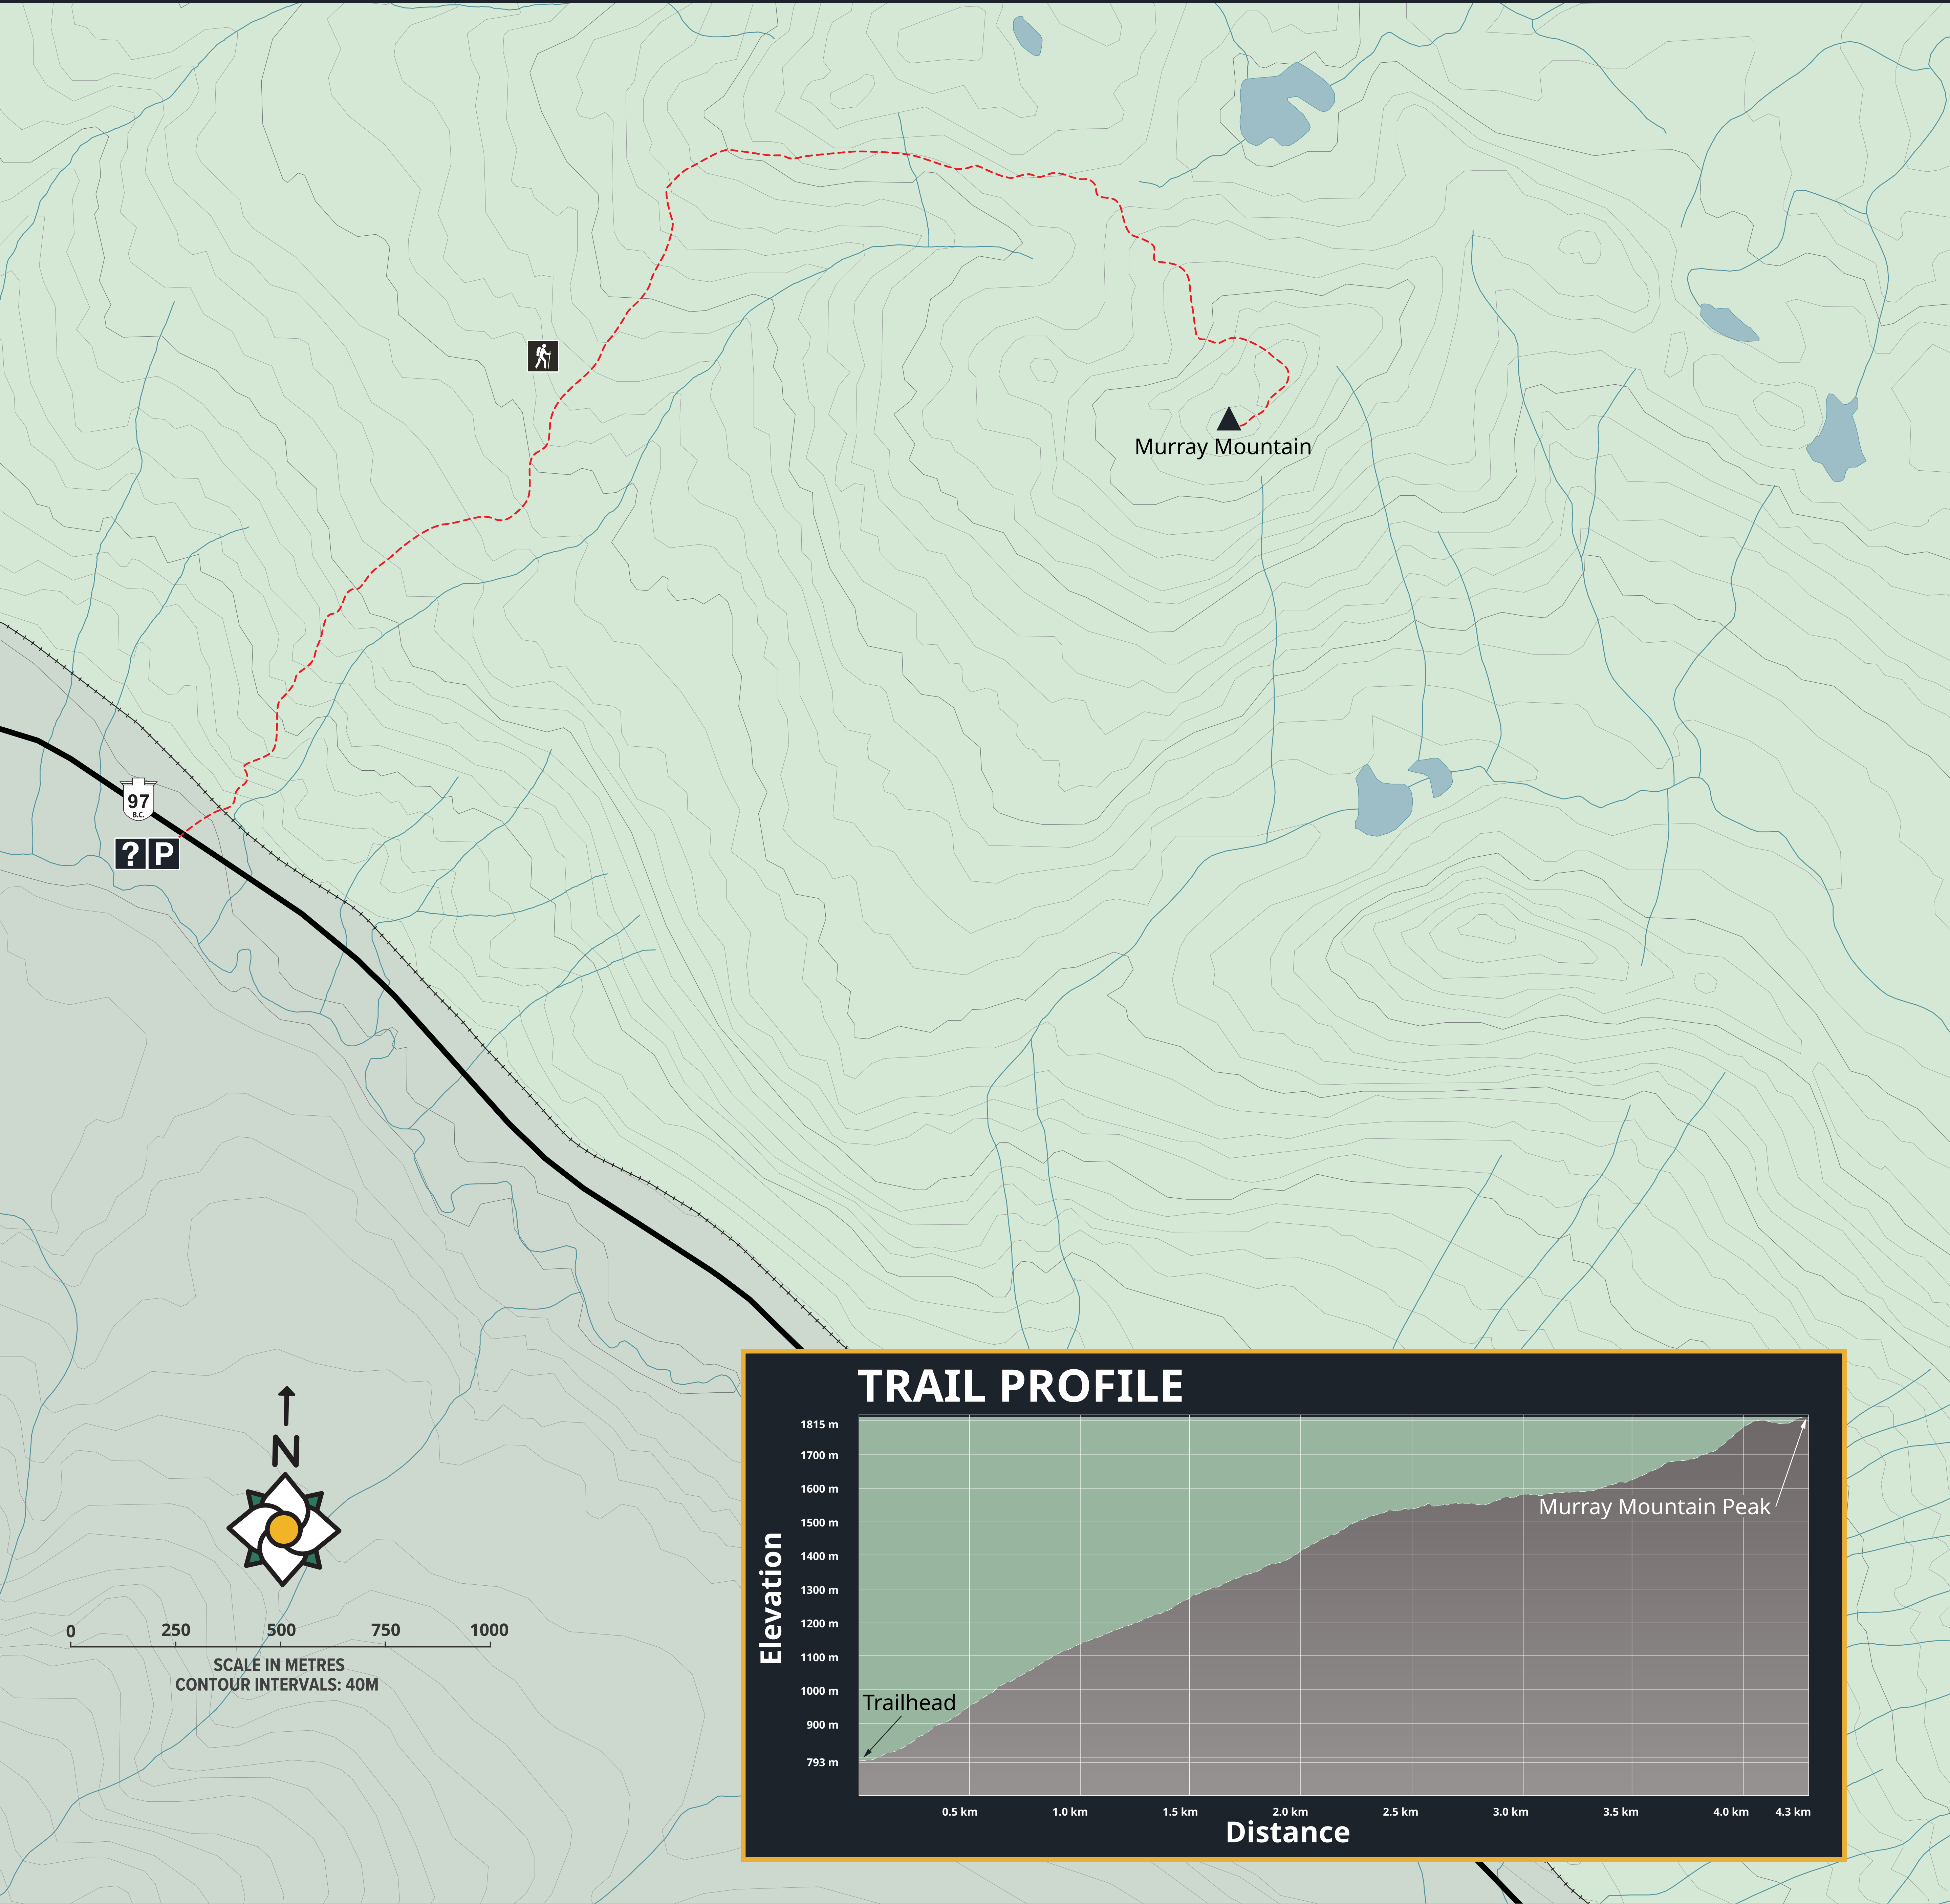

# Mount Murray Trail

## Pine le Moray Provincial Park

### ACTIVITIES & SERVICES

- Hiking
- Information
- Parking

### ROADS & TRAILS

- Highway
- All Season Trail
- Active Railroad Tracks
- Park Area
- Non-Park Area

No Dogs

No Smoking

No vapour devices

No Fires

No ATVs

No Hunting