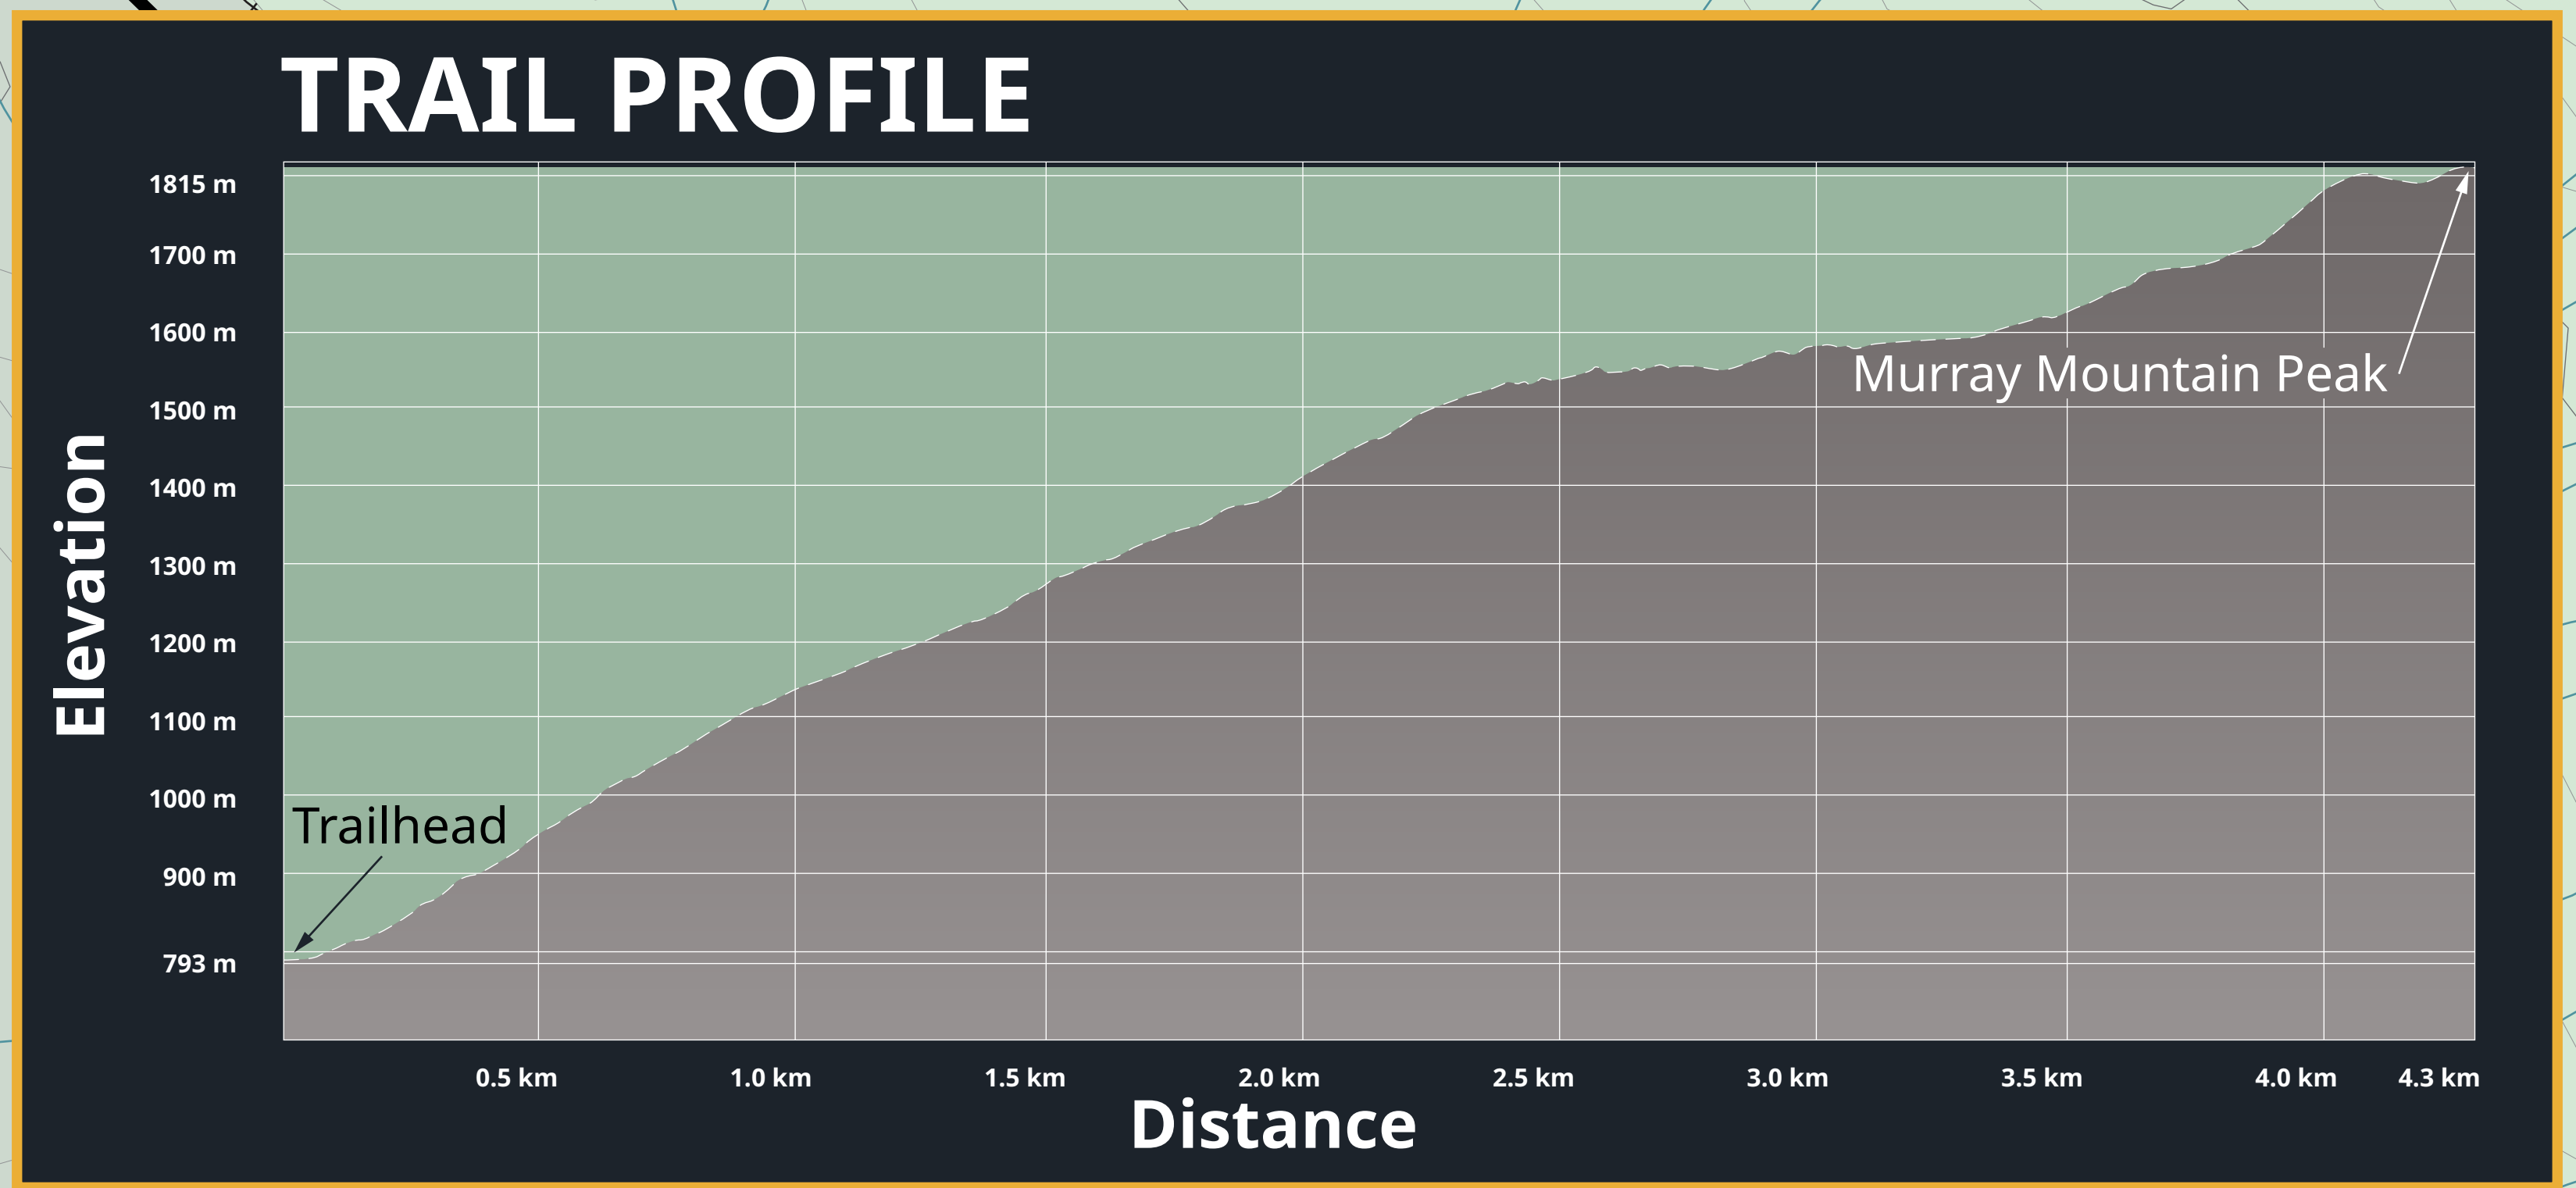

# Mount Murray Trail

## Pine le Moray Provincial Park

### ROADS & TRAILS

- Highway
- All Season Trail
- Active Railroad Tracks
- Park Area
- Non-Park Area

No Dogs

No Smoking

No vapour devices

No Fires

No ATVs

No Hunting