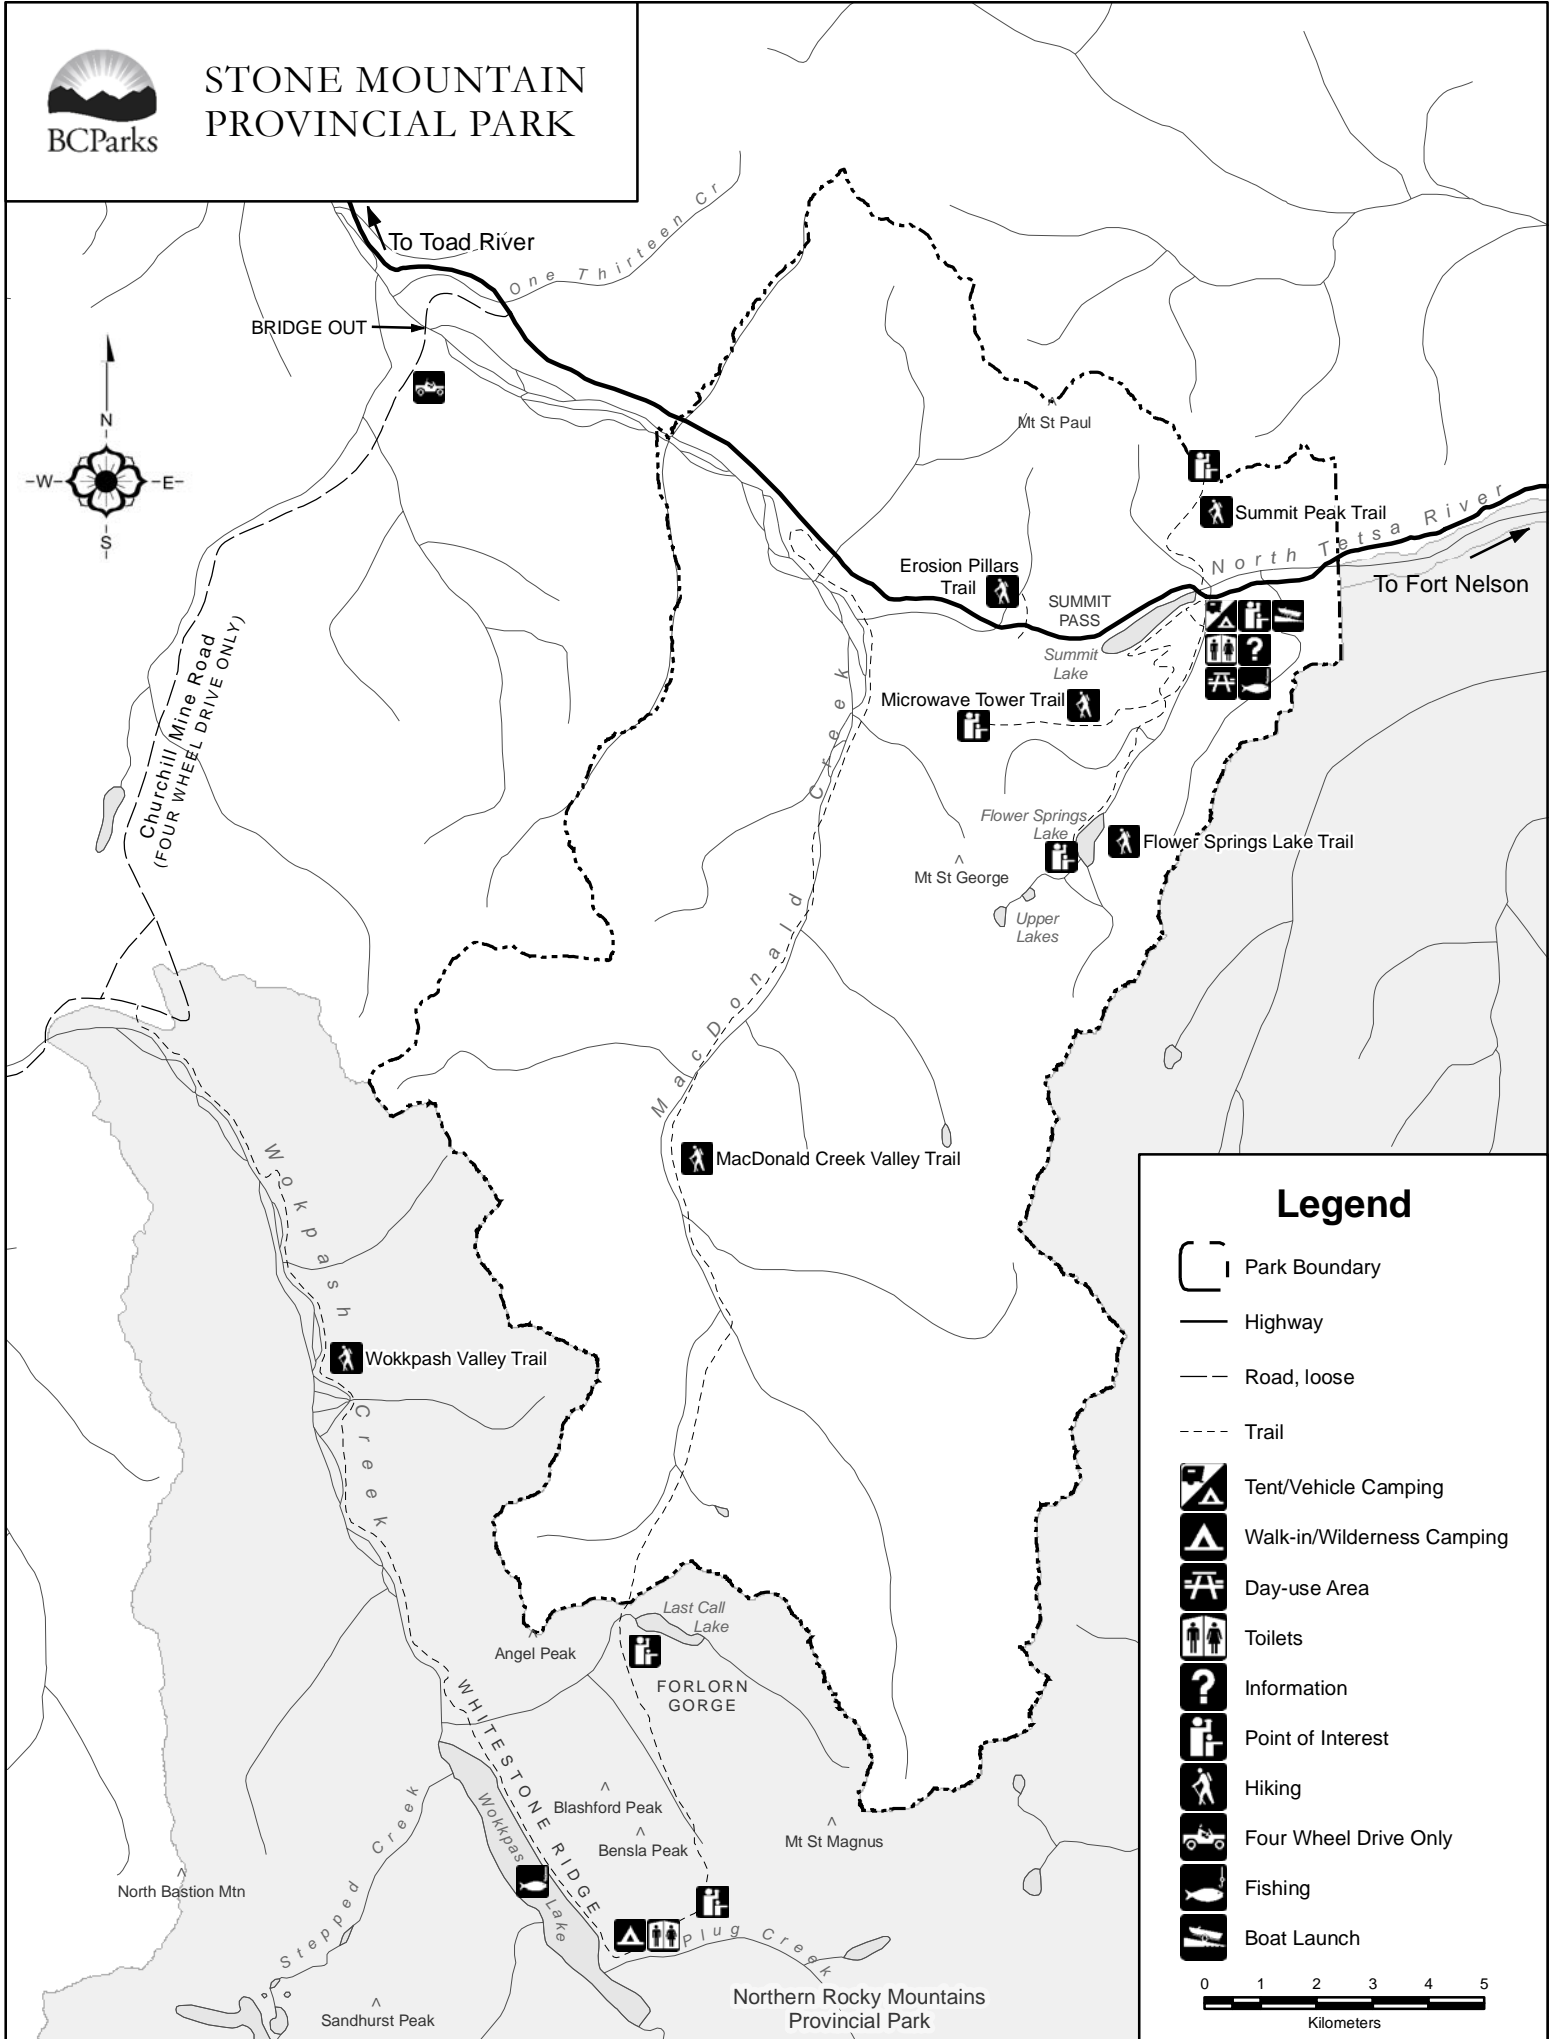

STONE MOUNTAIN PROVINCIAL PARK

Legend

- Park Boundary
- Highway
- Road, loose
- Trail
- Tent/Vehicle Camping
- Walk-in/Wilderness Camping
- Day-use Area
- Toilets
- Information
- Point of Interest
- Hiking
- Four Wheel Drive Only
- Fishing
- Boat Launch