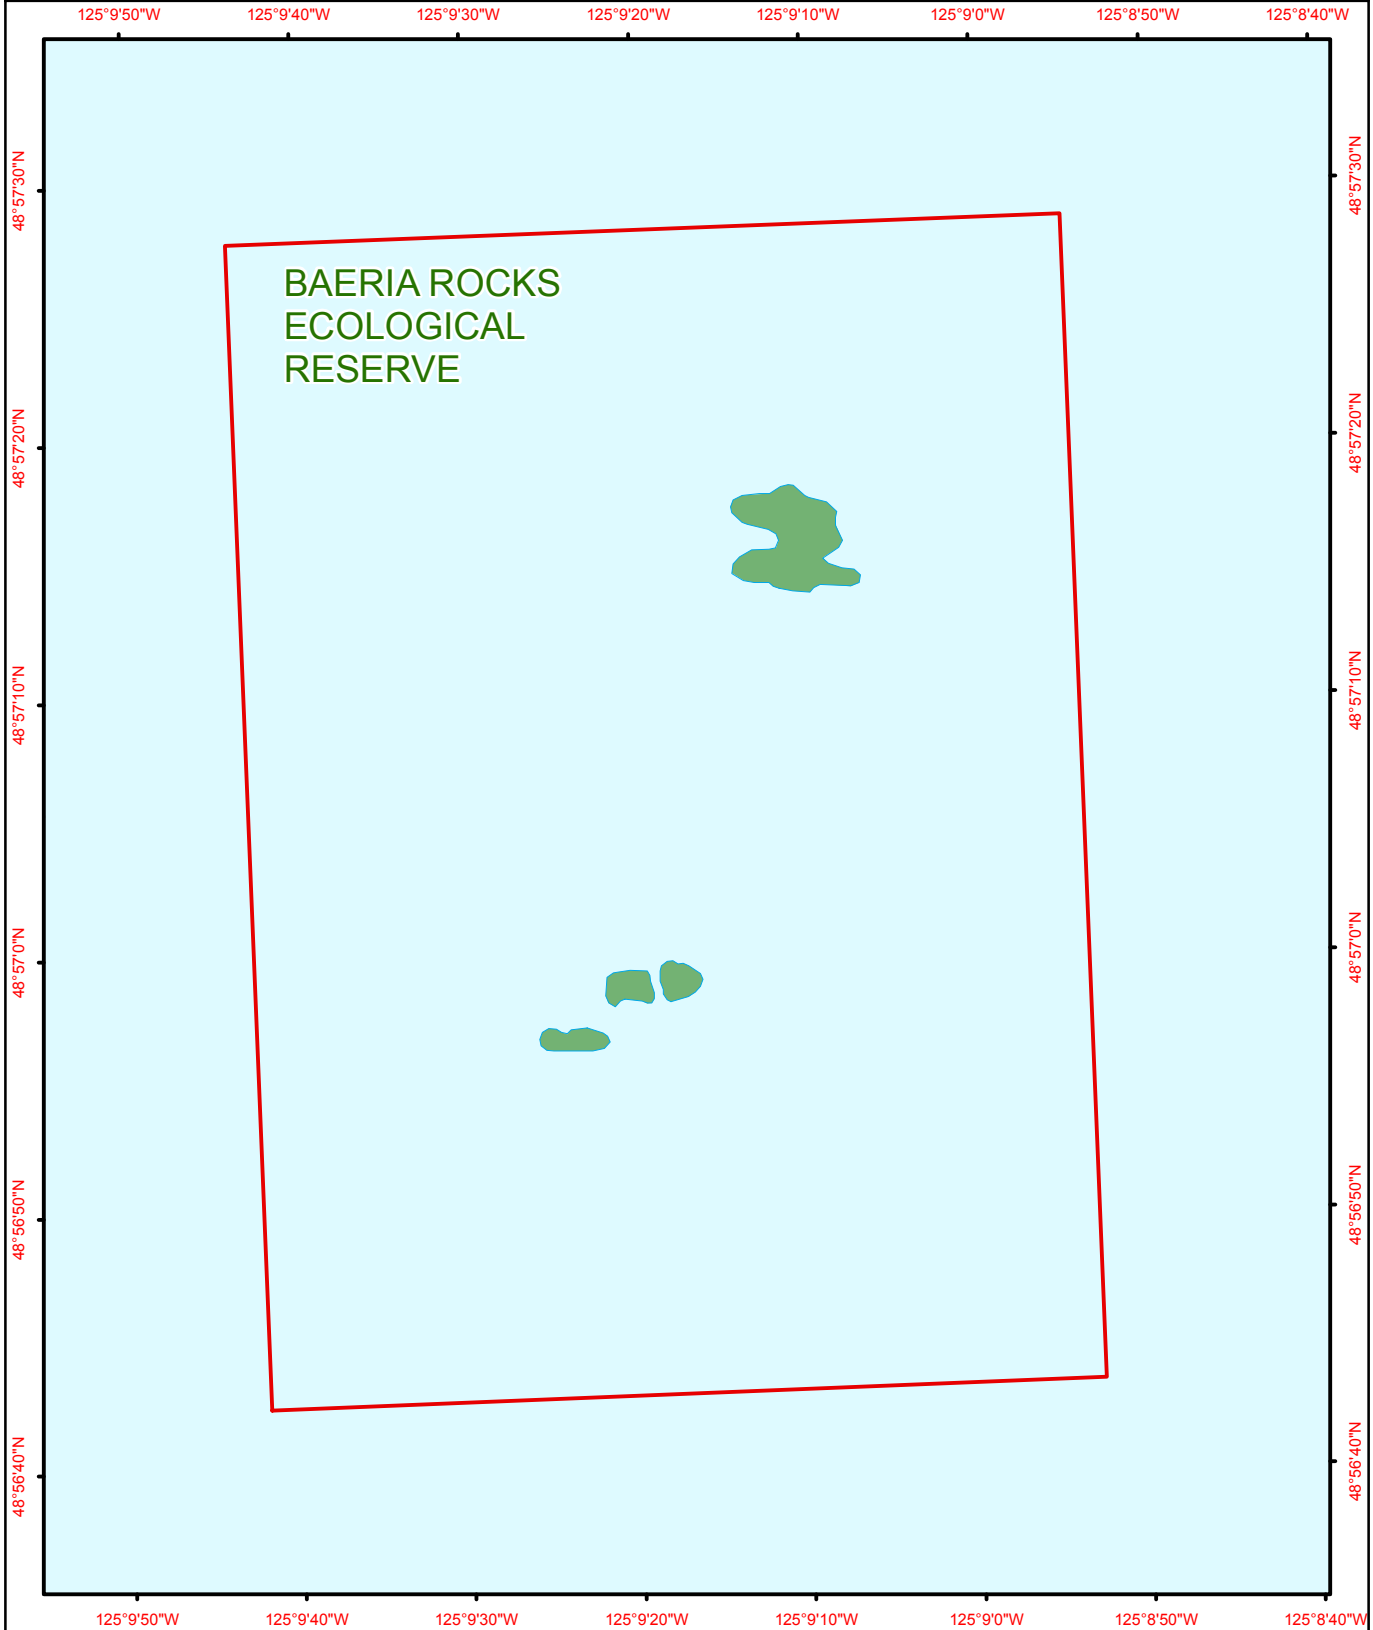

Baeria Rocks Ecological Reserve

 BRITISH COLUMBIA The Best Place on Earth		 <ul style="list-style-type: none">Ecological ReserveOther Protected AreaContour - 100 mContour - 20 mRiver or StreamMarsh or SwampLake or Ocean	 Project File: protected_area_template Date: September 14, 2010
--	---	--	--

0 50 100 150 200 250
Metres