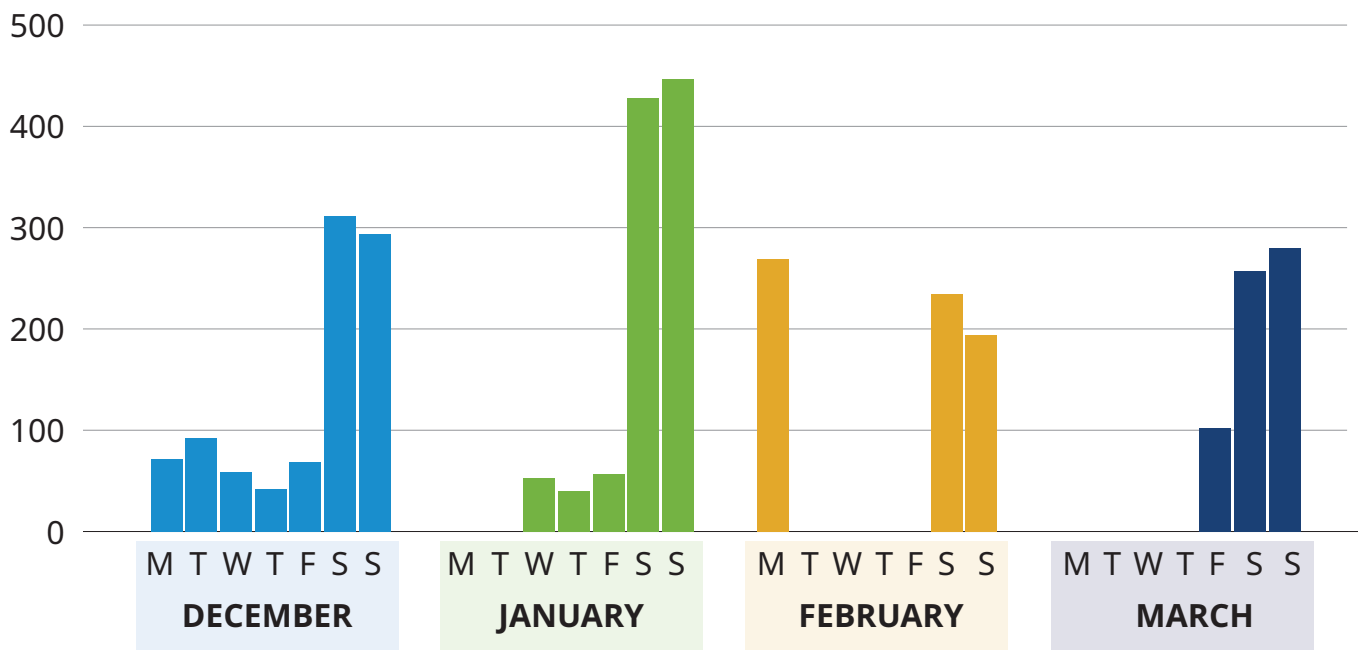

This report provides an overview of day-use pass reservation trends for Mount Seymour Park during the 2023-24 winter season. BC Parks is committed to delivering this data on a seasonal reporting cycle.

For more information, visit [BC Parks day-use passes](#).

MOUNT SEYMOUR PARK DAY-USE PASS REQUIREMENTS 2023-24

BC Parks is committed to analyzing the use of day-use passes and shifting requirements to meet visitor needs. Day-use pass data from 2021-22 and 2022-23 showed that Mount Seymour Park was not busy enough on weekdays from January through March to require a pass. On weekdays, parking spaces were widely available and reports of crowding were minimal. However, on peak weekends, especially after fresh snowfall, the parking lots continued to fill.

In response to this data, BC Parks shifted the requirement for day-use passes at Mount Seymour Park. In the winter of 2023-24, passes were required seven days a week from December 14 to January 7, then reduced to weekends and holidays until March 31, 2024. In previous years, passes were required seven days a week throughout the entire winter season.

MOUNT SEYMOUR PARK

**MOUNT SEYMOUR PARK 2021-22 & 2022-23:
AVERAGE DAY-USE PASS BOOKING BY DAY OF THE WEEK**

**MOUNT SEYMOUR PARK 2023-24:
AVERAGE DAY-USE PASS BOOKING BY DAY OF THE WEEK**

MOUNT SEYMOUR PARK