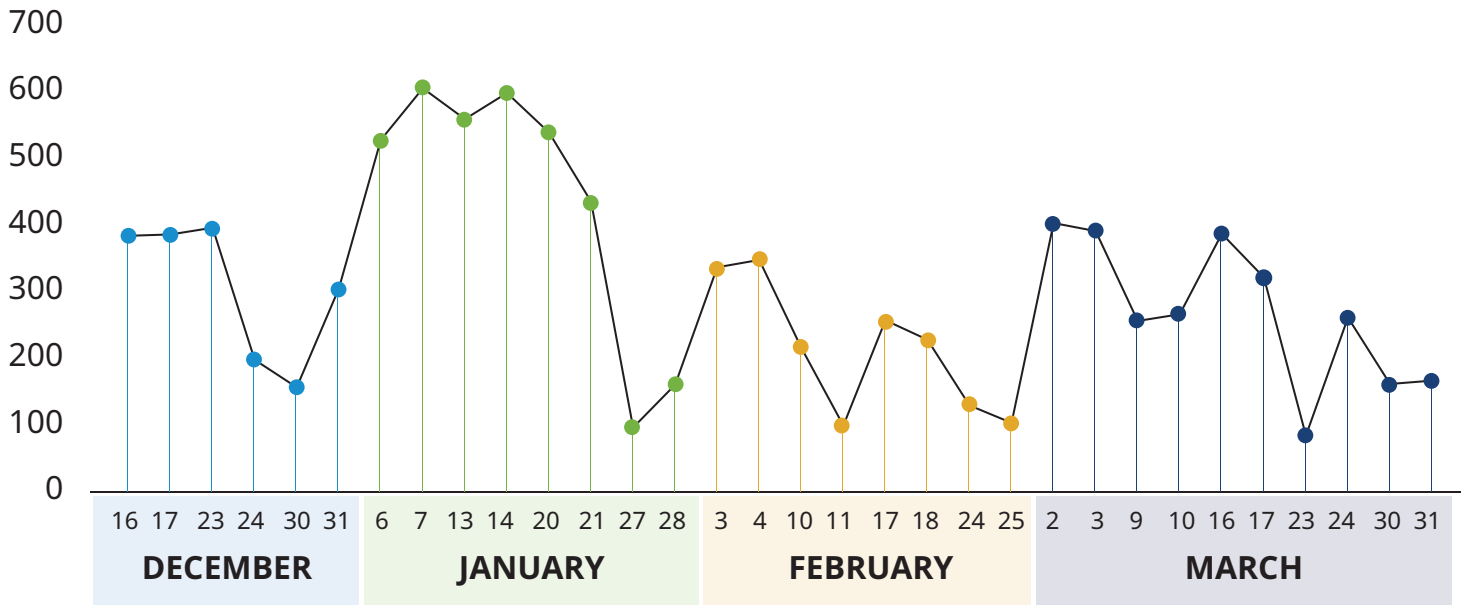

In response to this data, BC Parks shifted the requirement for day-use passes at Mount Seymour Park. In the winter of 2023-24, passes were required seven days a week from December 14 to January 7, then reduced to weekends and holidays until March 31, 2024. In previous years, passes were required seven days a week throughout the entire winter season.

MOUNT SEYMOUR PARK

**MOUNT SEYMOUR PARK 2021-22 & 2022-23:
AVERAGE DAY-USE PASS BOOKING BY DAY OF THE WEEK**

**MOUNT SEYMOUR PARK 2023-24:
AVERAGE DAY-USE PASS BOOKING BY DAY OF THE WEEK**

MOUNT SEYMOUR PARK

MOUNT SEYMOUR PARK: DAY-USE PASS RESERVATIONS BY MONTH

MOUNT SEYMOUR PARK

MOUNT SEYMOUR PARK 2023-24: DAY-USE PASS WEEKEND RESERVATIONS

MOUNT SEYMOUR PARK

MOUNT SEYMOUR PARK 2023-24: DAY-USE PASS RESERVATIONS AM vs. PM