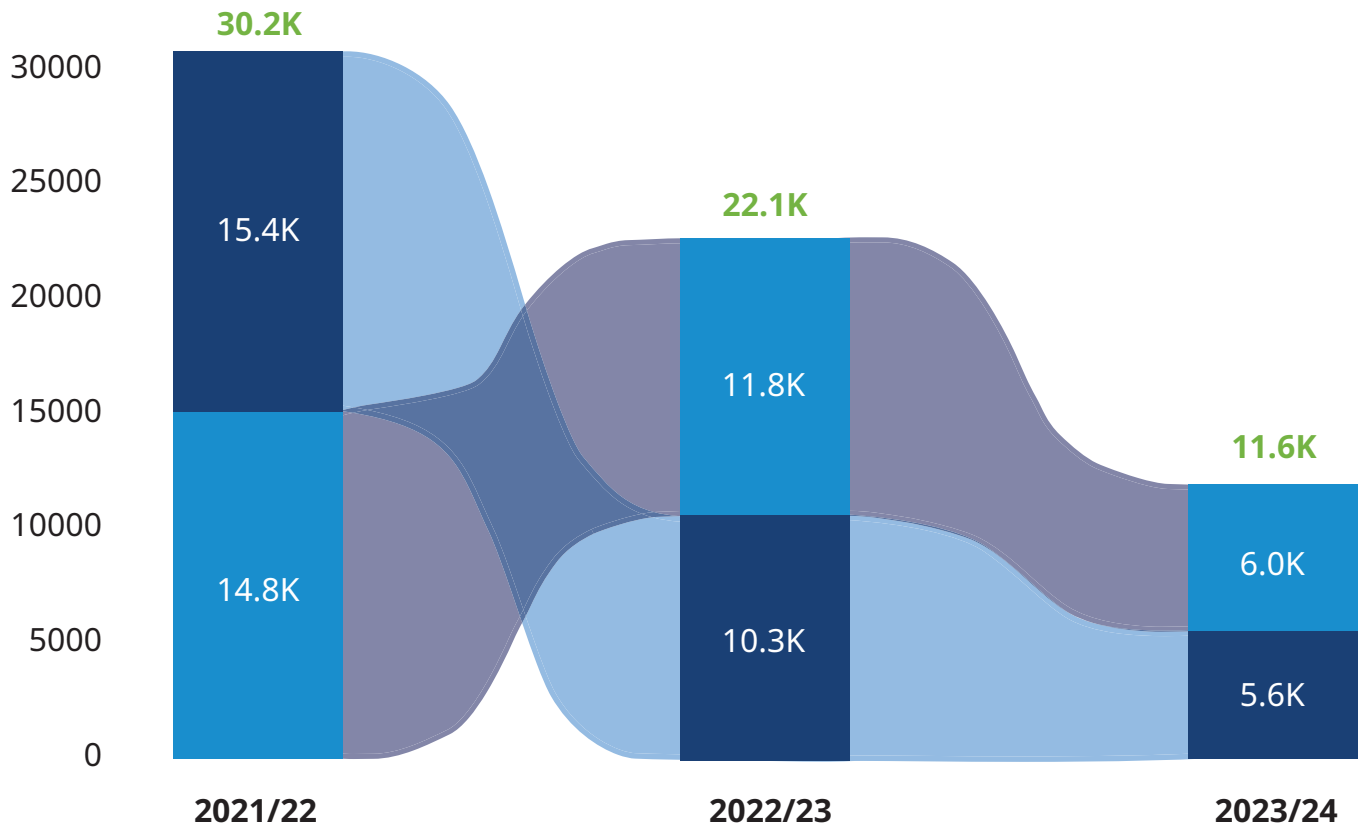

In response to this data, BC Parks shifted the requirement for day-use passes at Mount Seymour Park. In the winter of 2023-24, passes were required seven days a week from December 14 to January 7, then reduced to weekends and holidays until March 31, 2024. In previous years, passes were required seven days a week throughout the entire winter season.

MOUNT SEYMOUR PARK

**MOUNT SEYMOUR PARK 2021-22 & 2022-23:
AVERAGE DAY-USE PASS BOOKING BY DAY OF THE WEEK**

**MOUNT SEYMOUR PARK 2023-24:
AVERAGE DAY-USE PASS BOOKING BY DAY OF THE WEEK**

MOUNT SEYMOUR PARK

MOUNT SEYMOUR PARK: DAY-USE PASS RESERVATIONS BY MONTH

MOUNT SEYMOUR PARK

MOUNT SEYMOUR PARK 2023-24: DAY-USE PASS WEEKEND RESERVATIONS

MOUNT SEYMOUR PARK

MOUNT SEYMOUR PARK 2023-24: DAY-USE PASS RESERVATIONS AM vs. PM

SUM OF PM BOOKED PASSES
 SUM OF AM BOOKED PASSES

Figure Note: Passes were required on weekends and holidays only after January 7th in 2023/24.