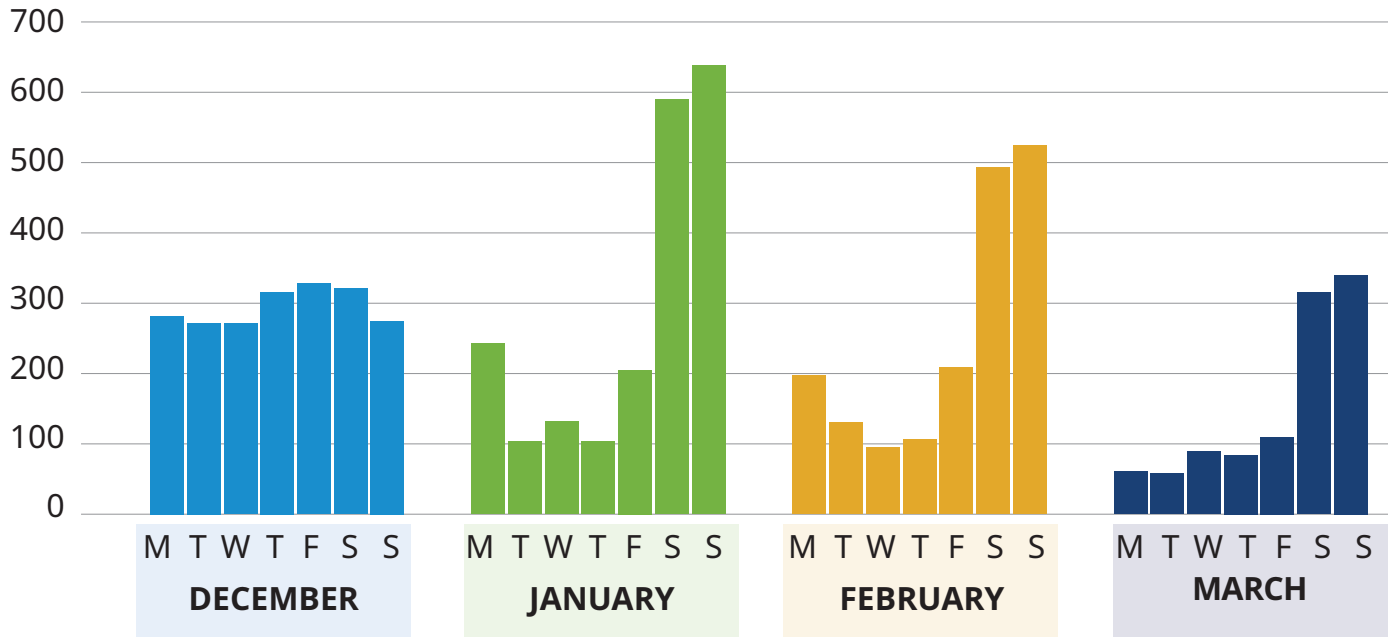

This report provides an overview of day-use pass reservation trends for Mount Seymour Park during the 2023-24 winter season. BC Parks is committed to delivering this data on a seasonal reporting cycle.

For more information, visit [BC Parks day-use passes](#).

MOUNT SEYMOUR PARK DAY-USE PASS REQUIREMENTS 2023-24

BC Parks is committed to analyzing the use of day-use passes and shifting requirements to meet visitor needs. Day-use pass data from 2021-22 and 2022-23 showed that Mount Seymour Park was not busy enough on weekdays from January through March to require a pass. On weekdays, parking spaces were widely available and reports of crowding were minimal. However, on peak weekends, especially after fresh snowfall, the parking lots continued to fill.

In response to this data, BC Parks shifted the requirement for day-use passes at Mount Seymour Park. In the winter of 2023-24, passes were required seven days a week from December 14 to January 7, then reduced to weekends and holidays until March 31, 2024. In previous years, passes were required seven days a week throughout the entire winter season.

MOUNT SEYMOUR PARK

**MOUNT SEYMOUR PARK 2021-22 & 2022-23:
AVERAGE DAY-USE PASS BOOKING BY DAY OF THE WEEK**

**MOUNT SEYMOUR PARK 2023-24:
AVERAGE DAY-USE PASS BOOKING BY DAY OF THE WEEK**

MOUNT SEYMOUR PARK