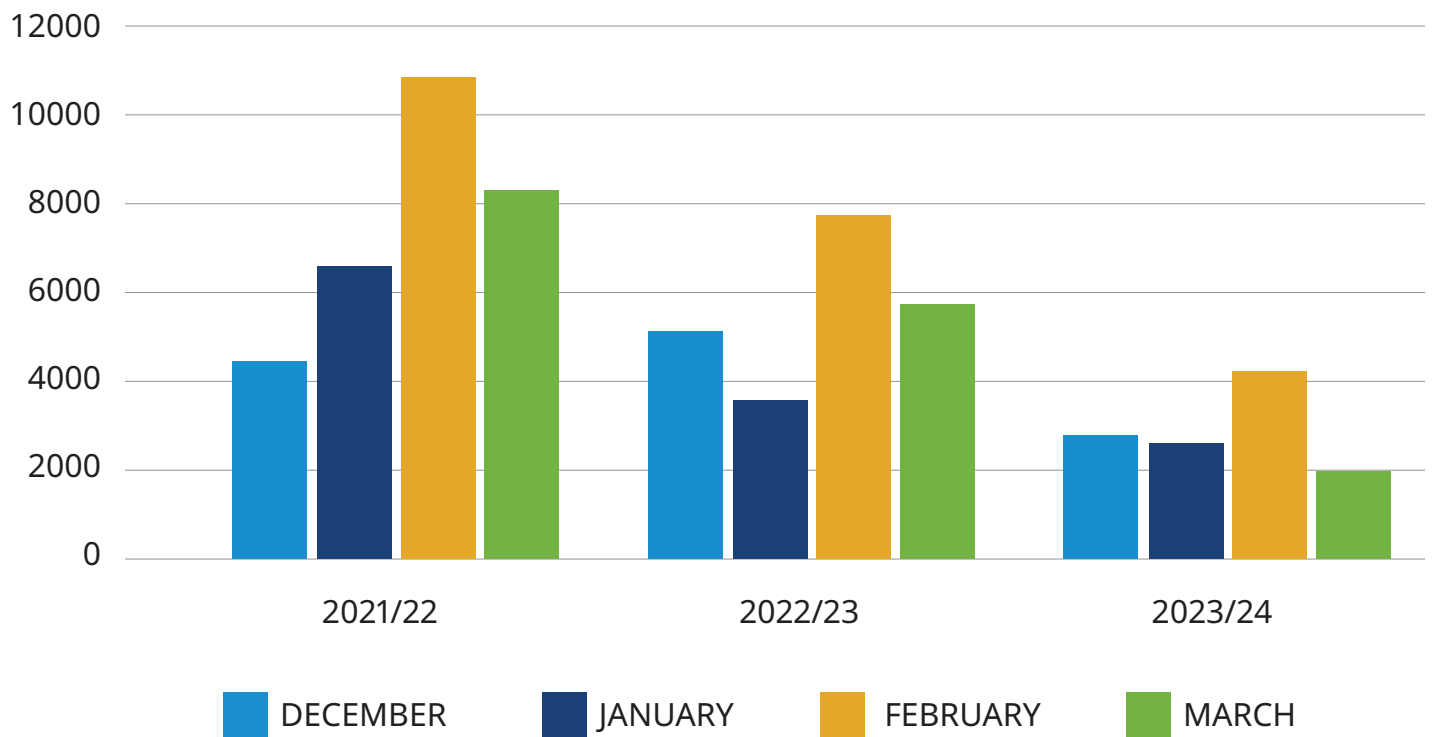

In response to this data, BC Parks shifted the requirement for day-use passes at Mount Seymour Park. In the winter of 2023-24, passes were required seven days a week from December 14 to January 7, then reduced to weekends and holidays until March 31, 2024. In previous years, passes were required seven days a week throughout the entire winter season.

MOUNT SEYMOUR PARK

**MOUNT SEYMOUR PARK 2021-22 & 2022-23:
AVERAGE DAY-USE PASS BOOKING BY DAY OF THE WEEK**

**MOUNT SEYMOUR PARK 2023-24:
AVERAGE DAY-USE PASS BOOKING BY DAY OF THE WEEK**

MOUNT SEYMOUR PARK

MOUNT SEYMOUR PARK: DAY-USE PASS RESERVATIONS BY MONTH

MOUNT SEYMOUR PARK

MOUNT SEYMOUR PARK 2023-24: DAY-USE PASS WEEKEND RESERVATIONS

MOUNT SEYMOUR PARK

MOUNT SEYMOUR PARK 2023-24: DAY-USE PASS RESERVATIONS AM vs. PM