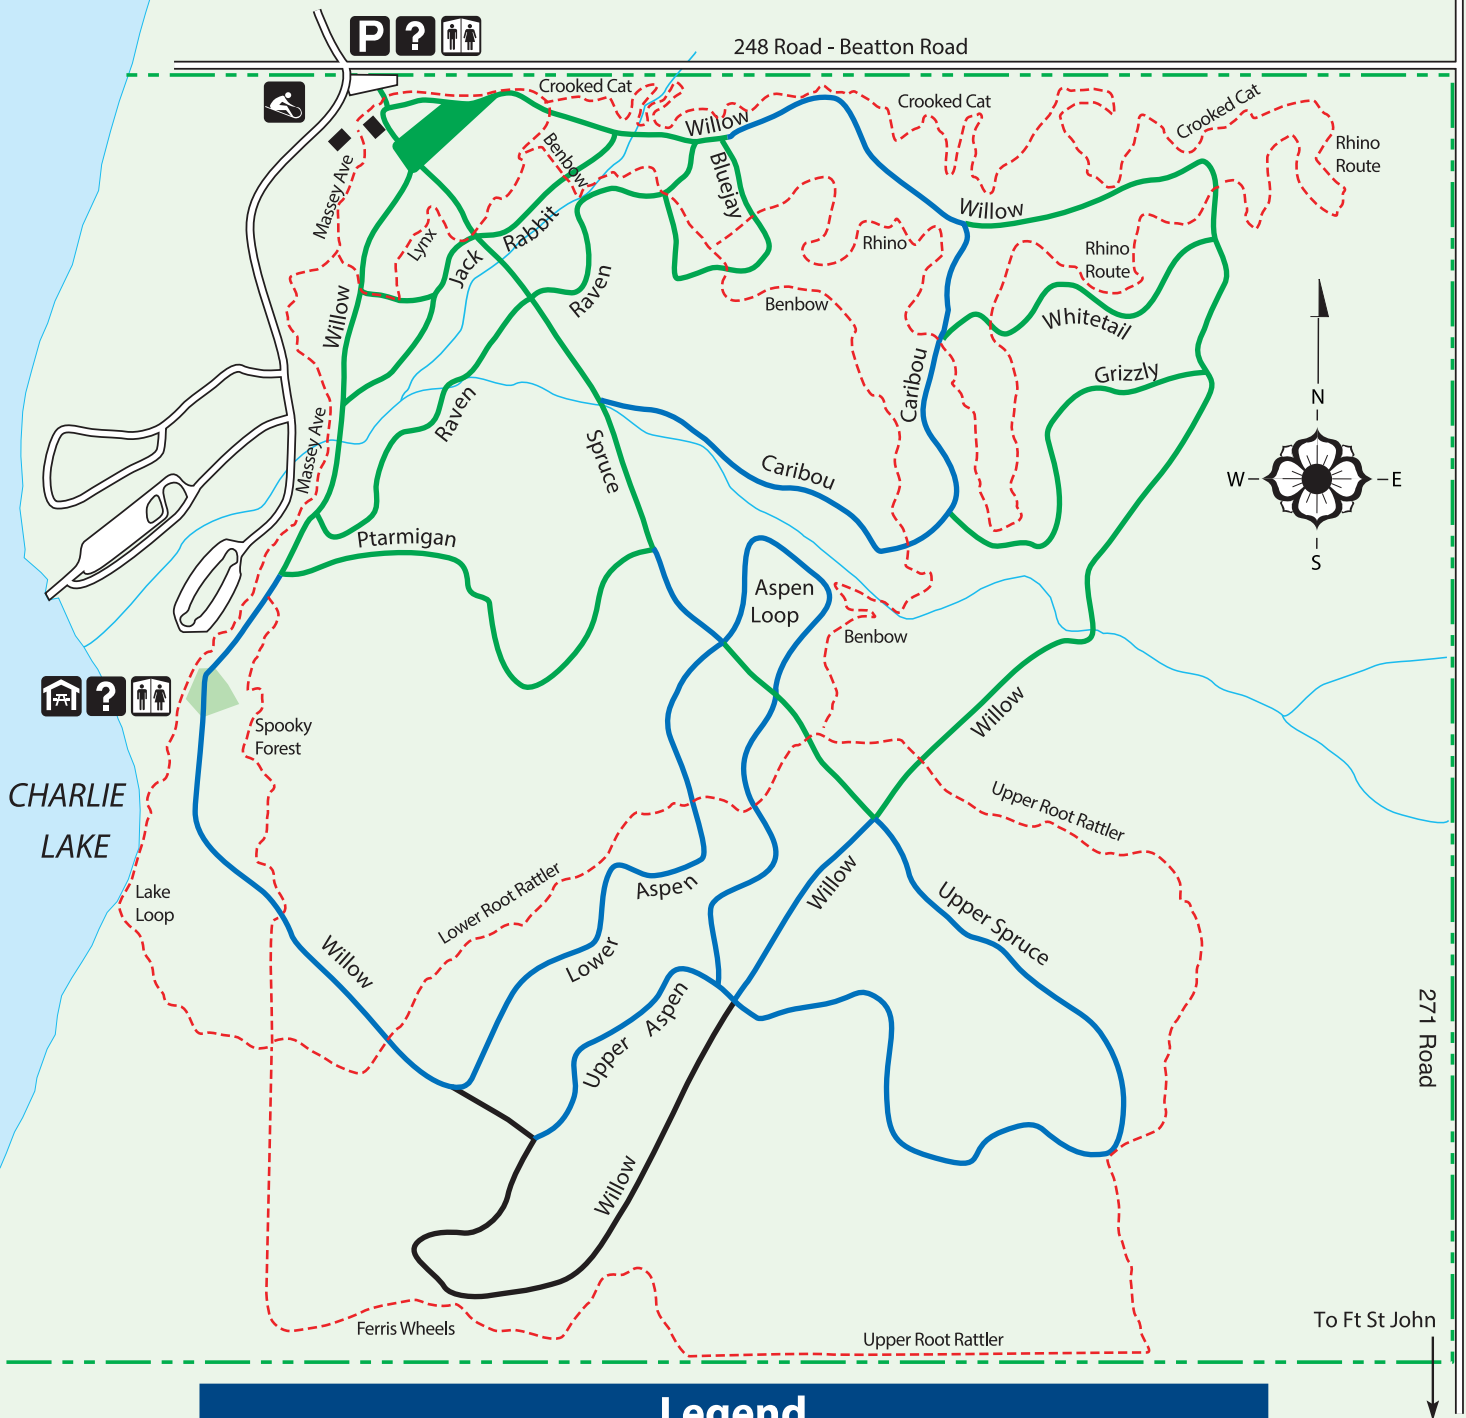

# Beaton Park Ski Trails

### Legend

Parking	Trail Difficulty: Easy
Toilets	Trail Difficulty: Medium
Information	Trail Difficulty: Hard
Picnic Shelter	Trail: Snowshoeing/Mountain Biking
Tobogganing	Park Boundary