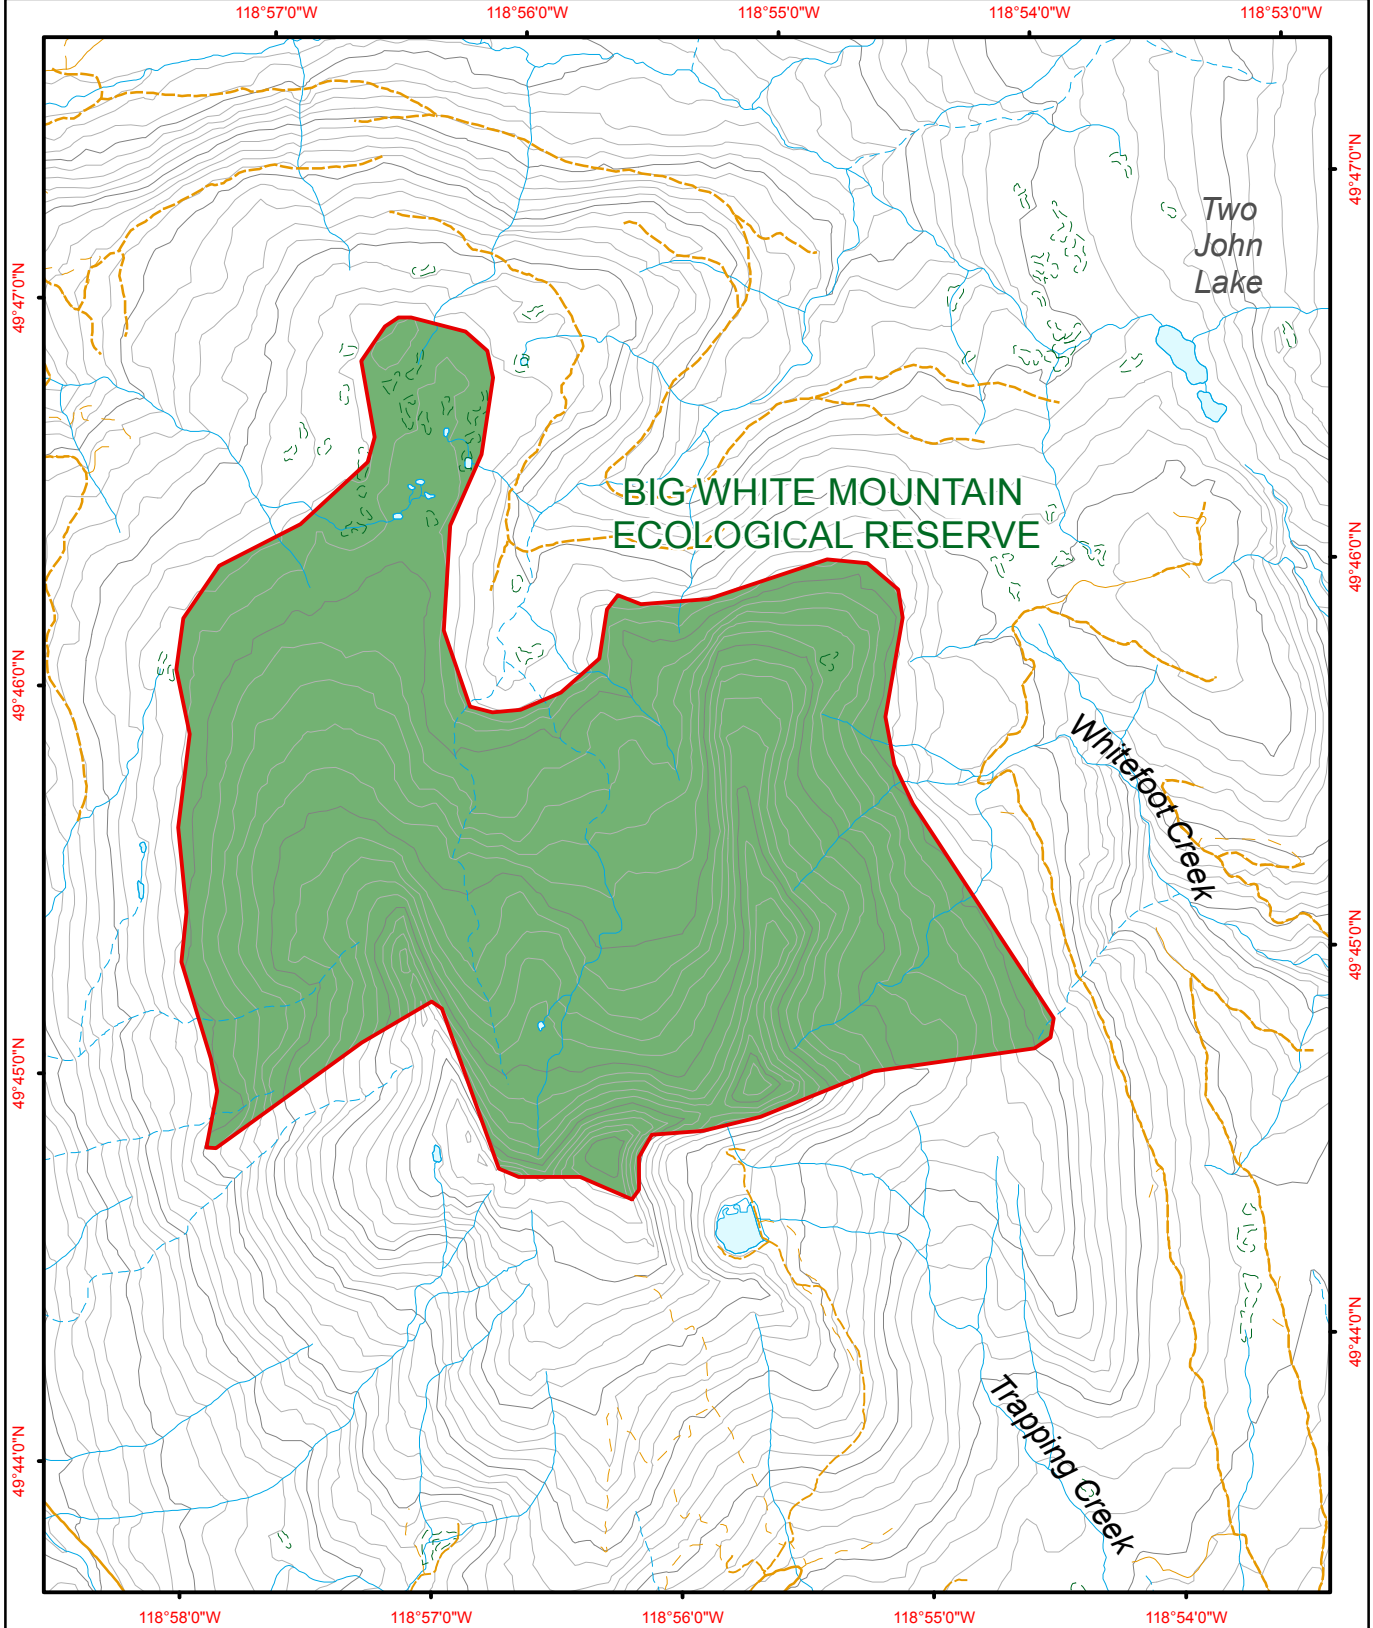

Big White Mountain Ecological Reserve

- Ecological Reserve
- Other Protected Area

- Contour - 100 m
- Contour - 20 m
- Forest Service Road
- Road Permit

- River or Stream
- Marsh or Swamp
- Lake

Project File: protected_area_template
Date: September 14, 2010

BCParks