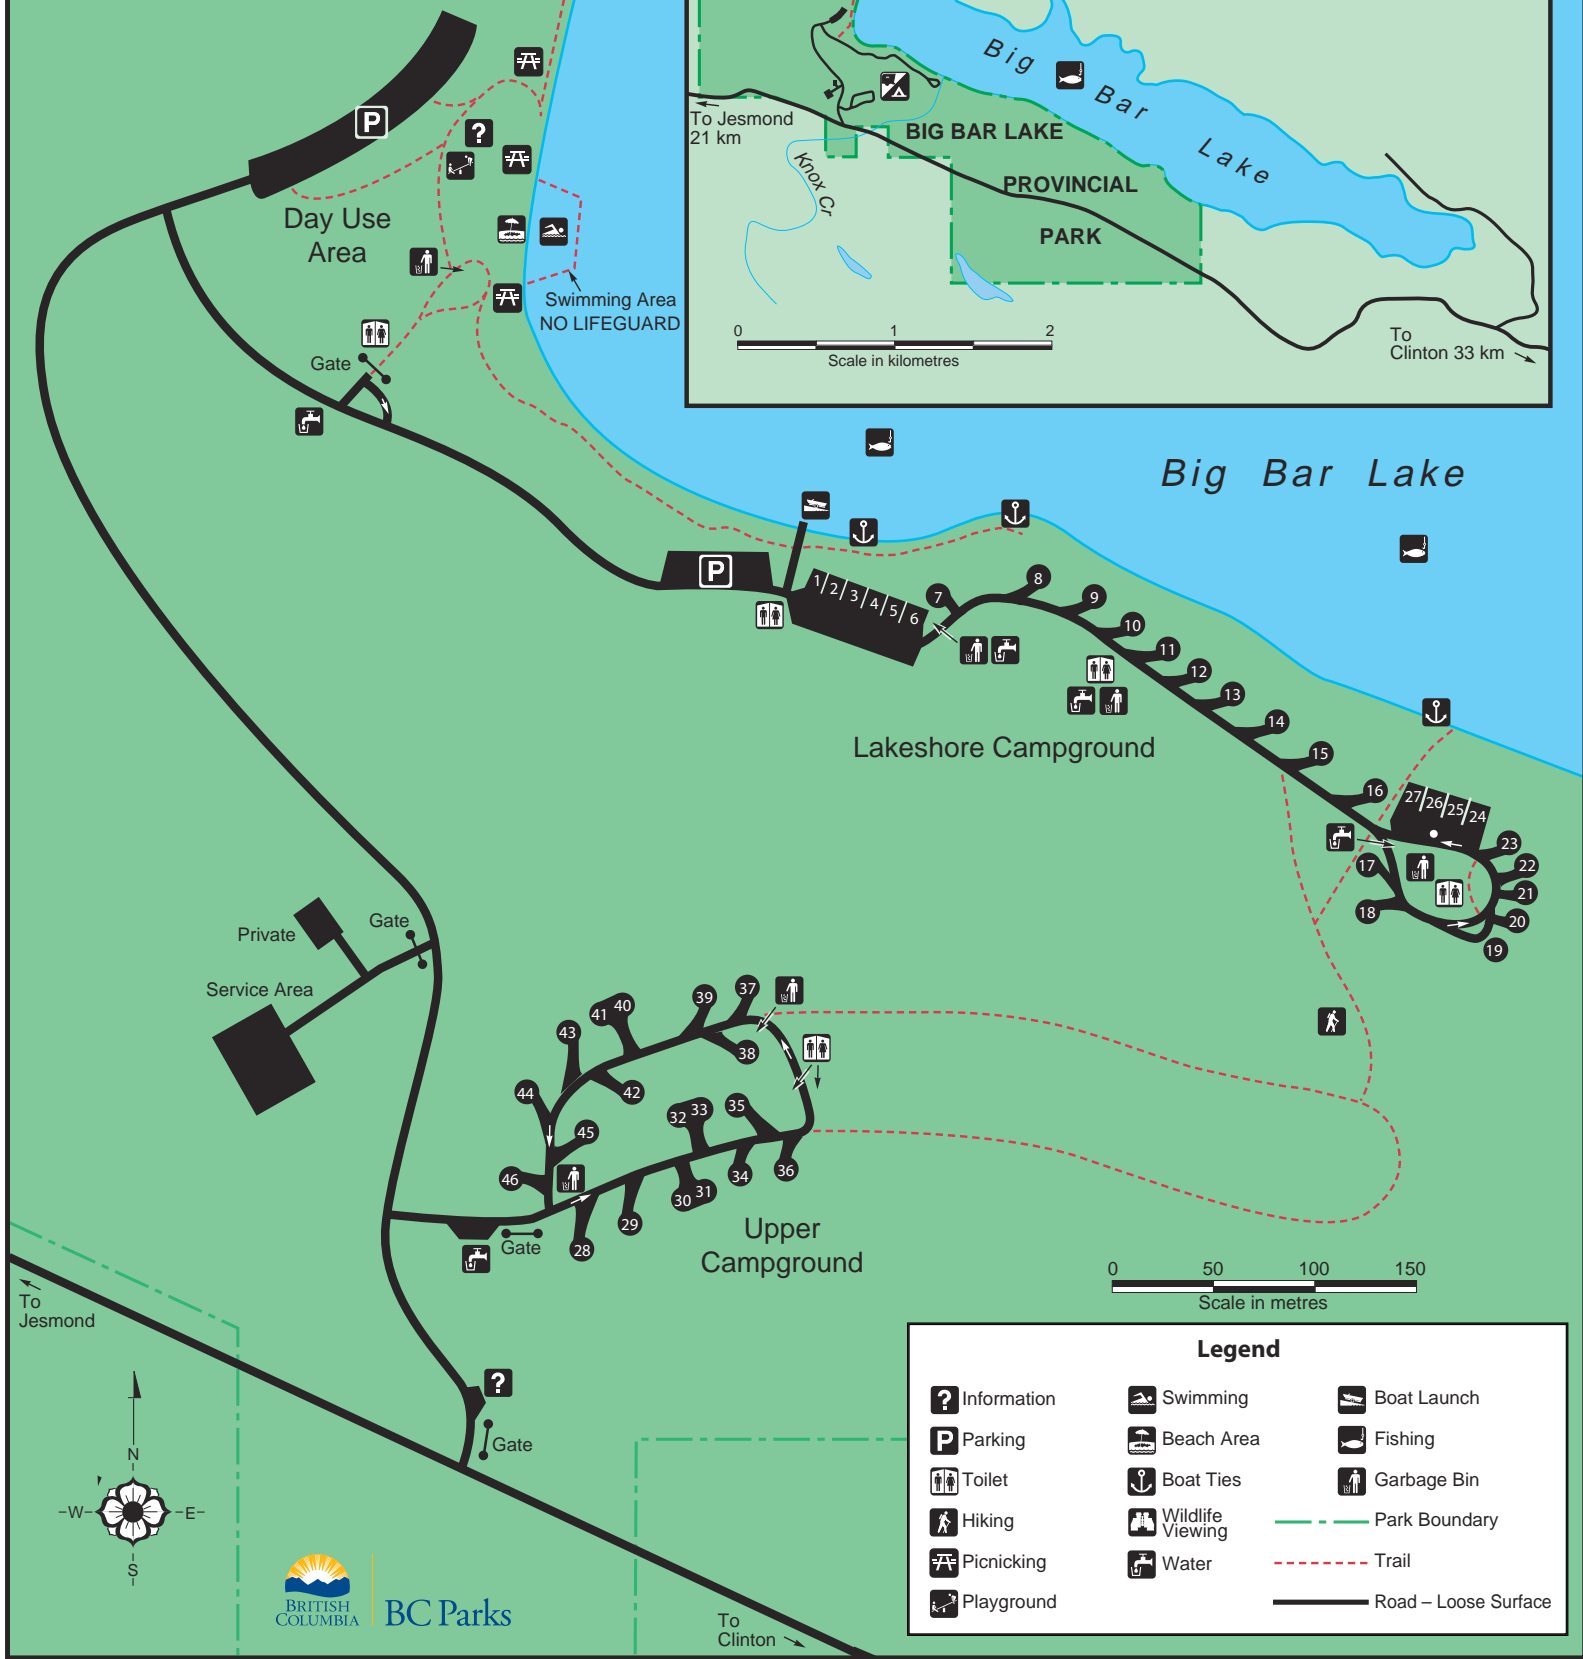

Big Bar Lake

PROVINCIAL PARK Campground Map

Legend

| | | |
|-------------|------------------|----------------------|
| Information | Swimming | Boat Launch |
| Parking | Beach Area | Fishing |
| Toilet | Boat Ties | Garbage Bin |
| Hiking | Wildlife Viewing | Park Boundary |
| Picnicking | Water | Trail |
| Playground | | Road - Loose Surface |