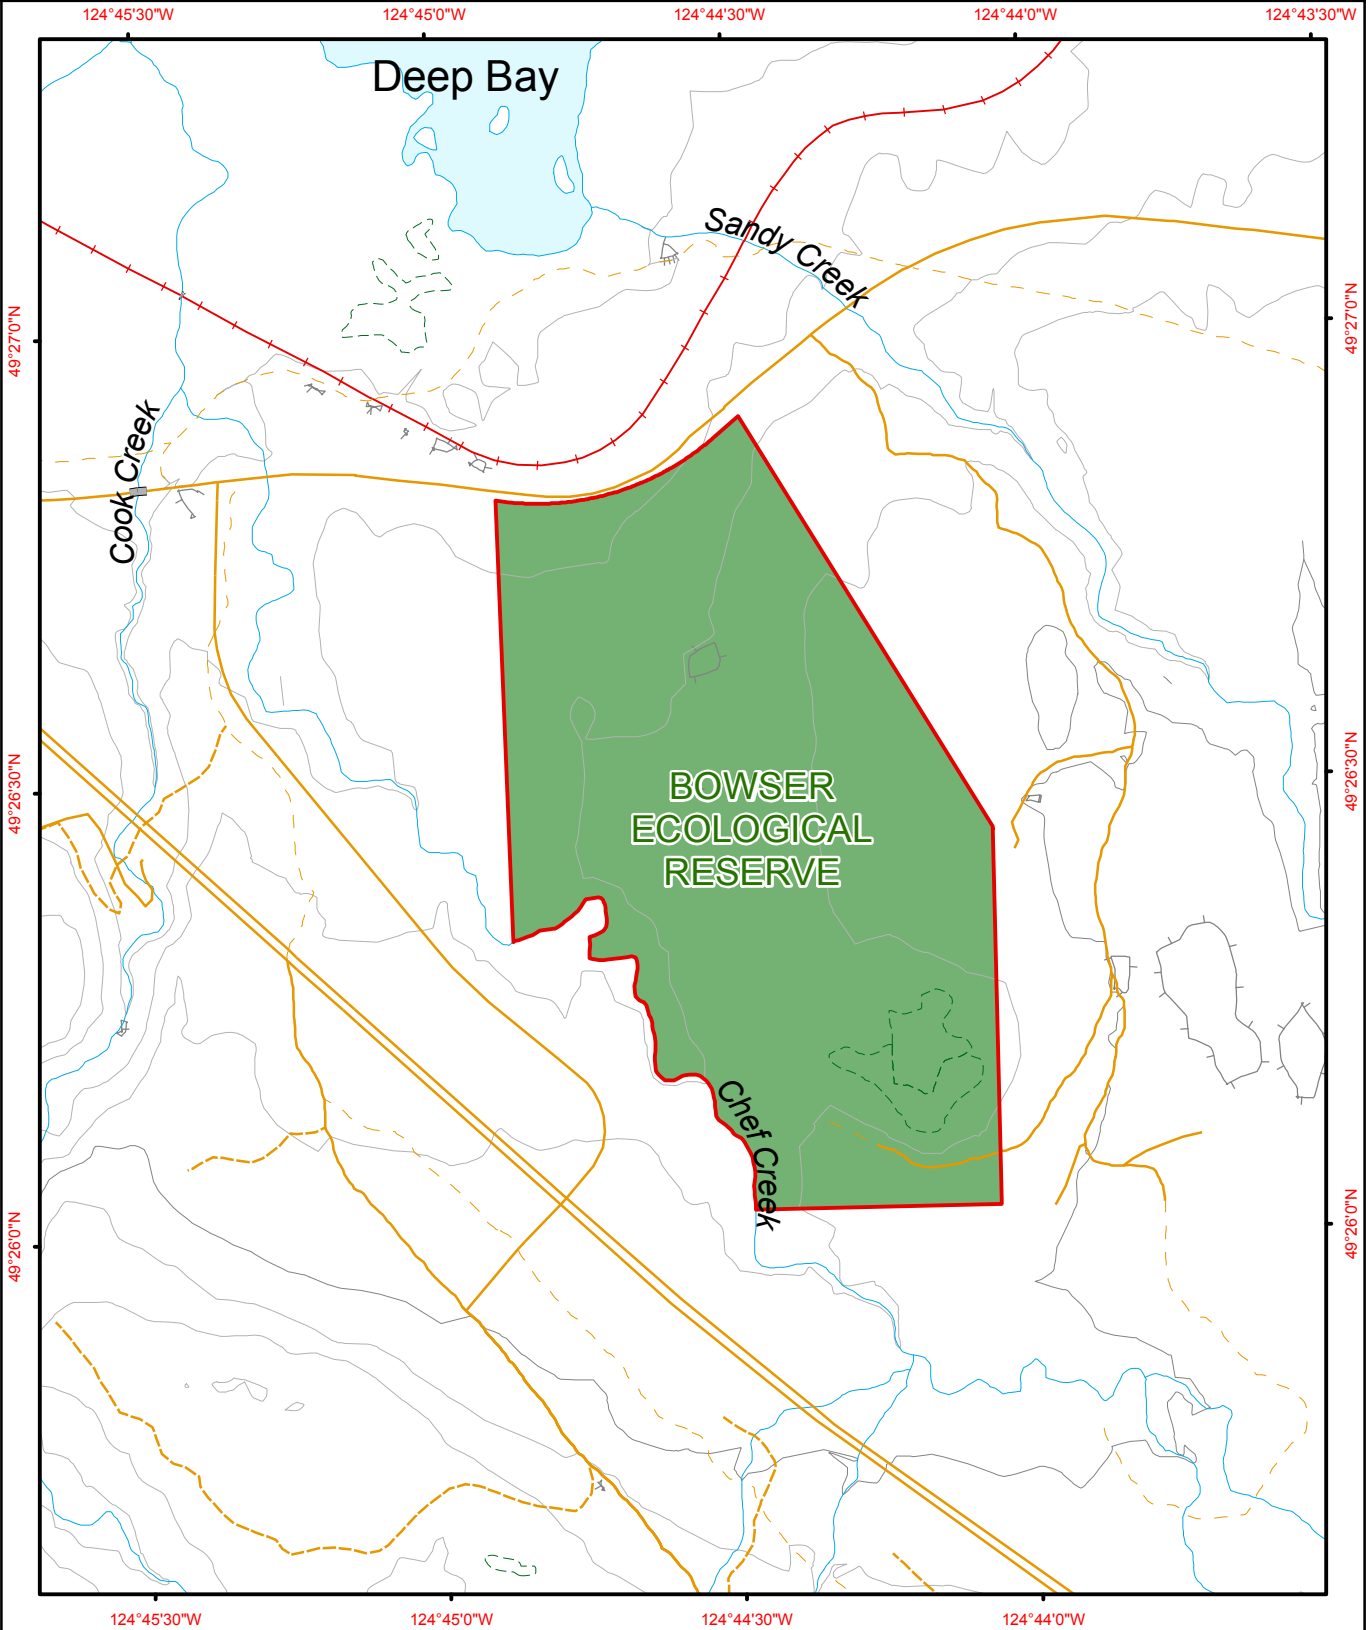

Bowser Ecological Reserve

 BRITISH COLUMBIA The Best Place on Earth		 Ecological Reserve	 Contour - 100 m	 River or Stream		
		 Other Protected Area	 Contour - 20 m	 Marsh or Swamp		
		 Forest Service Road	 Lake or Ocean			
		 Road Permit				
					Project File: protected_area_template Date: September 14, 2010	