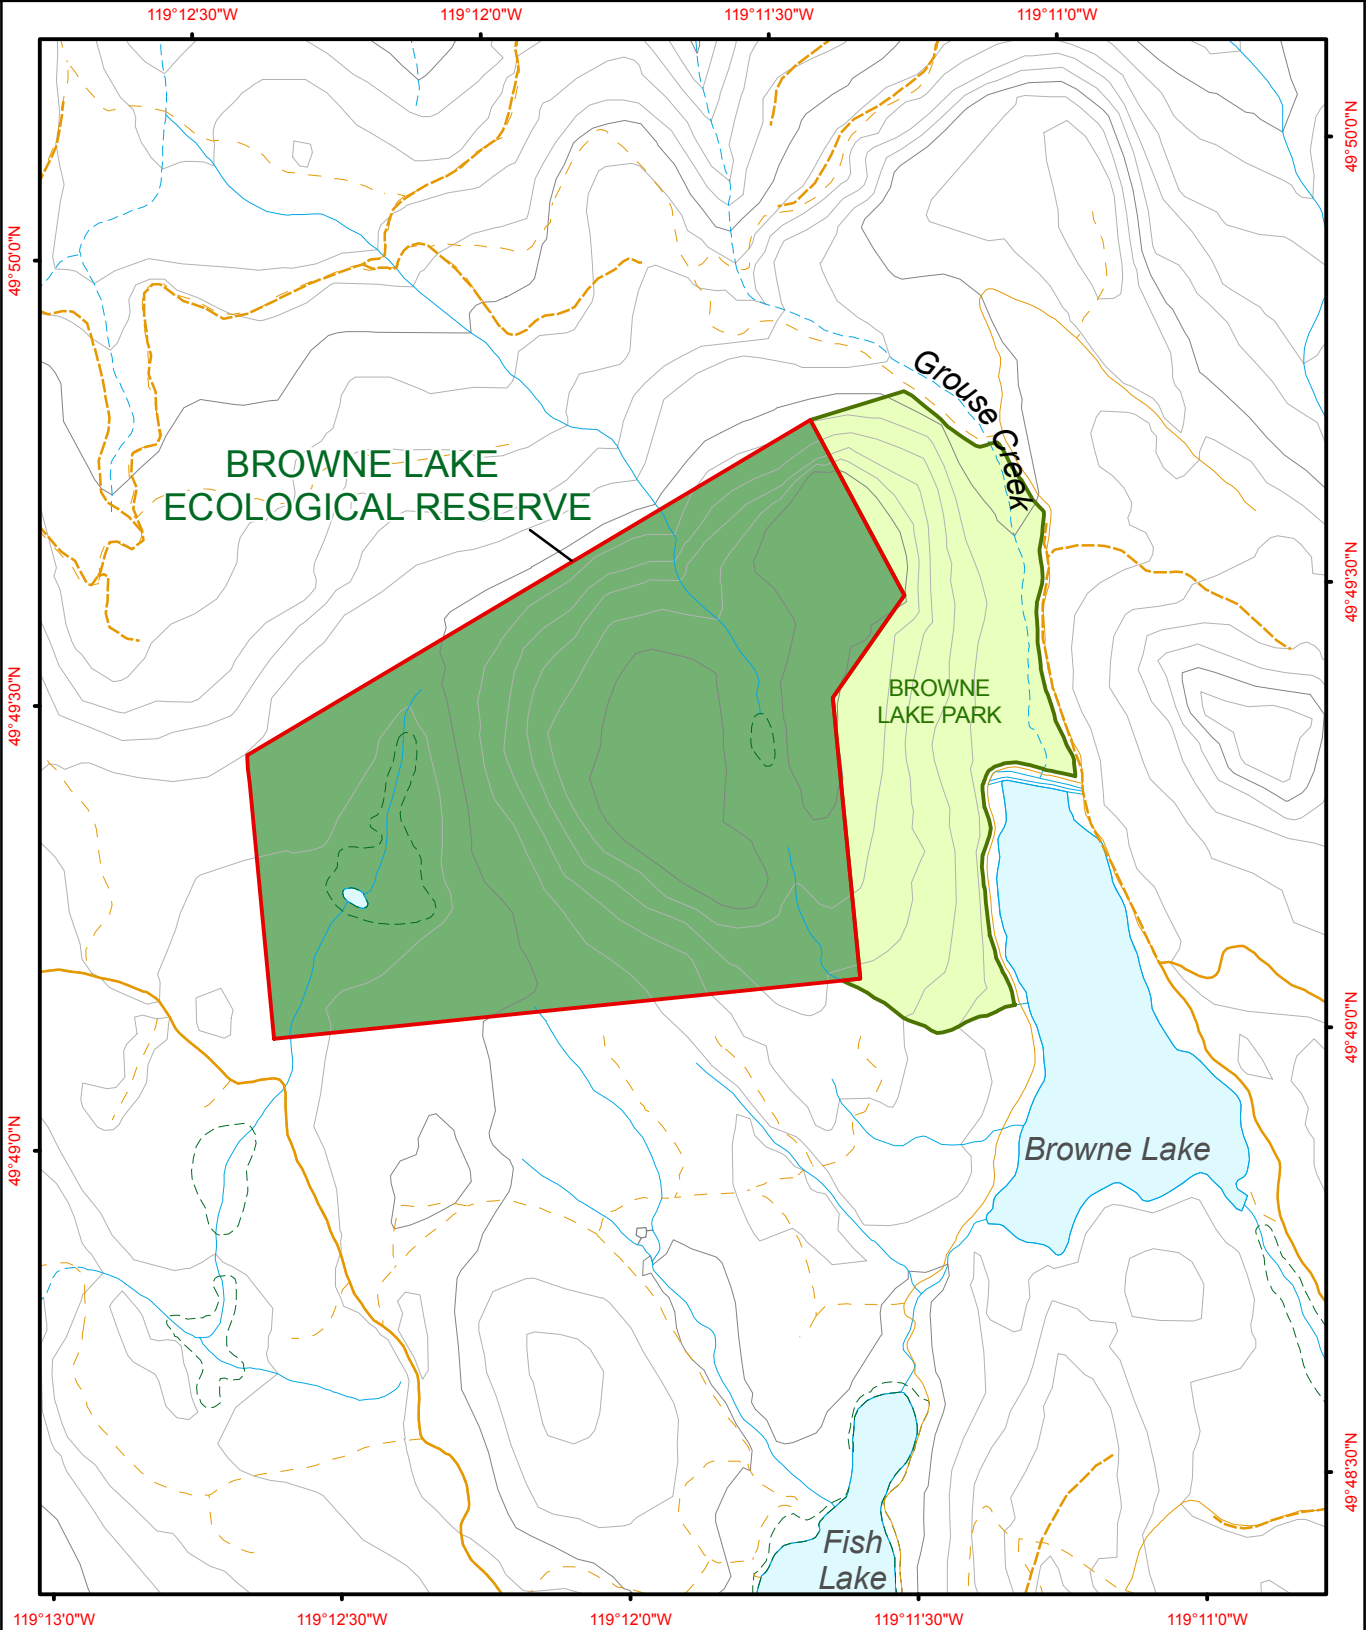

# Browne Lake Ecological Reserve

<p>BRITISH COLUMBIA The Best Place on Earth</p>	<p>BC Parks</p>	Ecological Reserve	Contour - 100 m	River or Stream	
		Other Protected Area	Contour - 20 m	Marsh or Swamp	
		Forest Service Road	Road Permit	Lake	

0 100 200 300 400 500  
Metres

Project File: protected\_area\_template  
Date: September 14, 2010