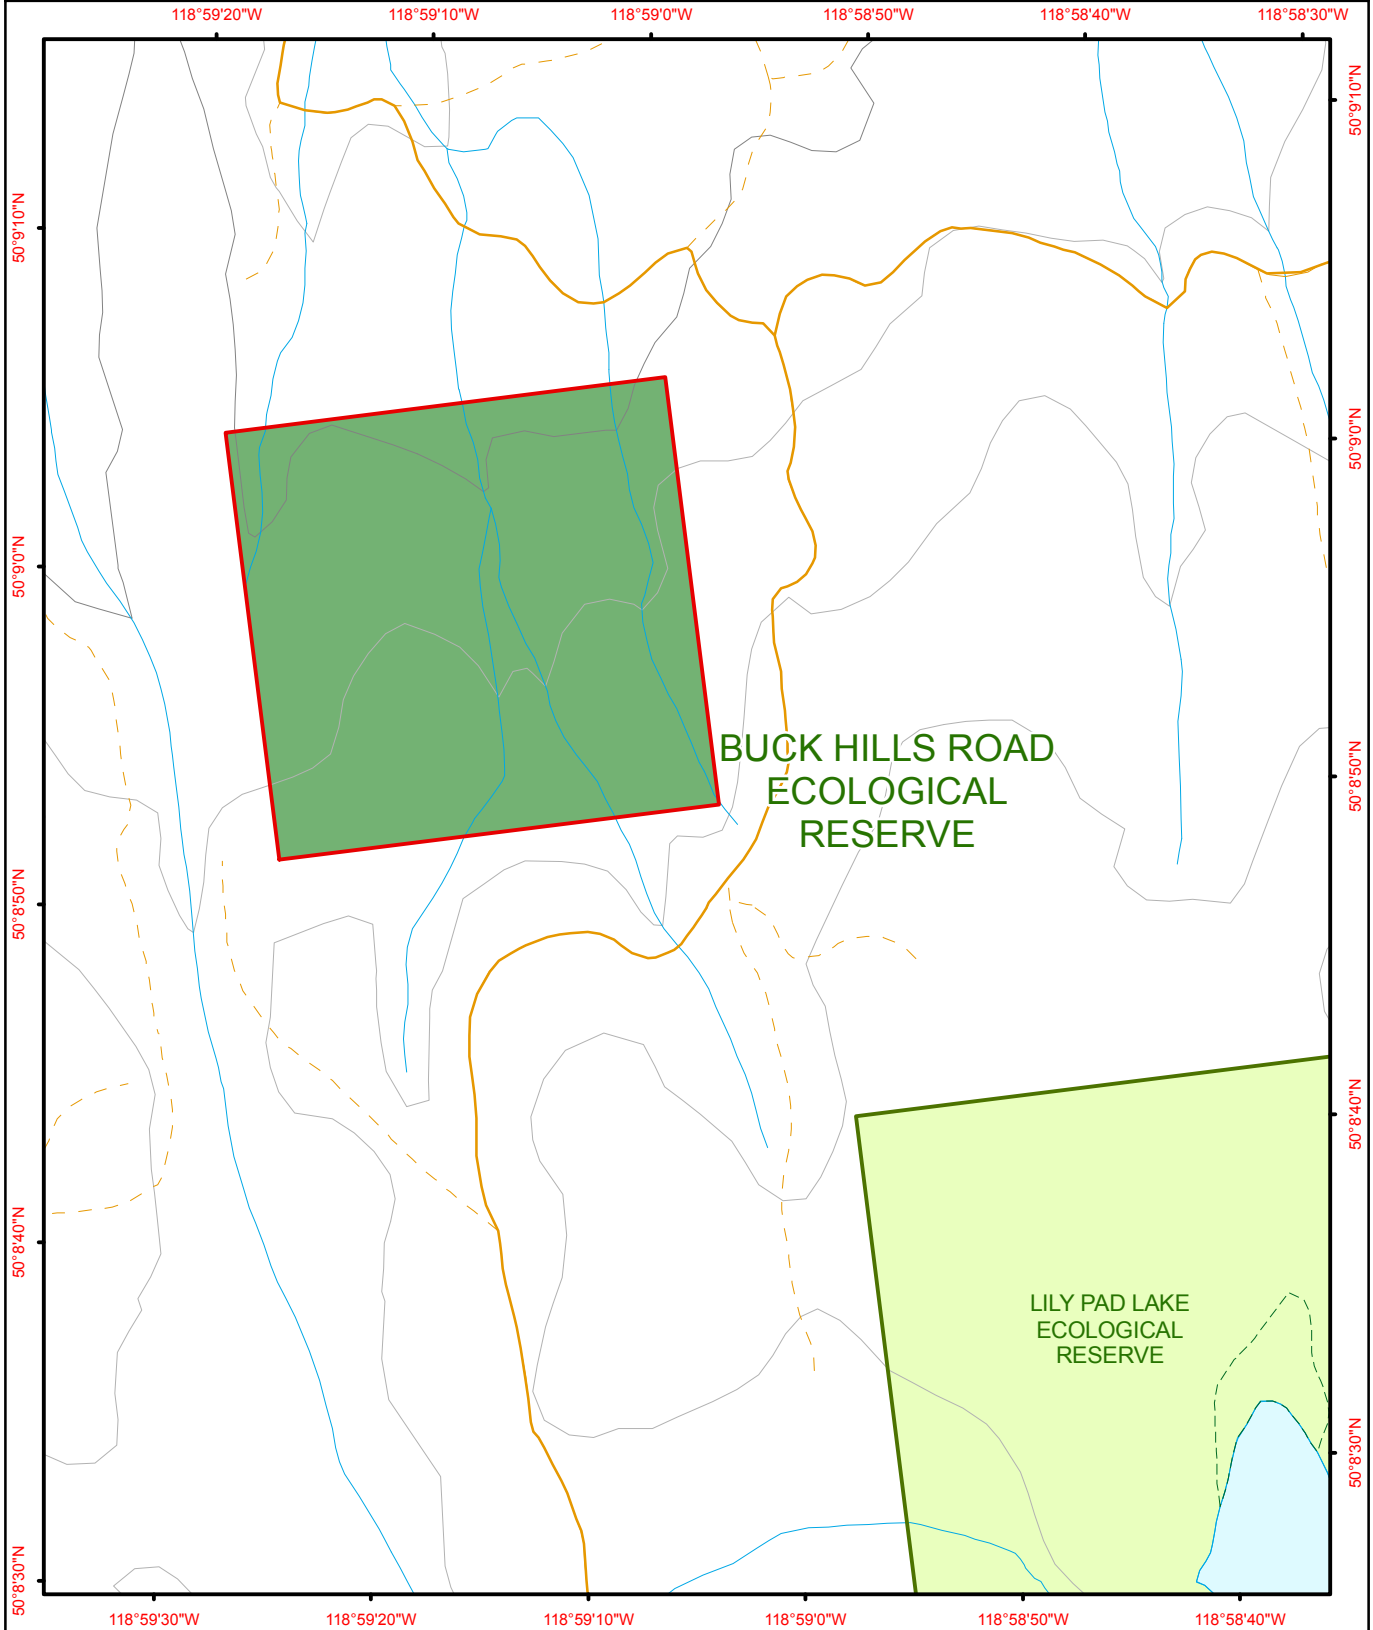

Buck Hills Road Ecological Reserve

**BUCK HILLS ROAD
ECOLOGICAL
RESERVE**

**LILY PAD LAKE
ECOLOGICAL
RESERVE**

 BRITISH COLUMBIA The Best Place on Earth		 Ecological Reserve	 Contour - 100 m	 River or Stream	
		 Other Protected Area	 Contour - 20 m	 Marsh or Swamp	
		 Forest Service Road	 Lake		
		 Road Permit	 0 50 100 150 200 250 Metres		
		Project File: protected_area_template Date: September 14, 2010			