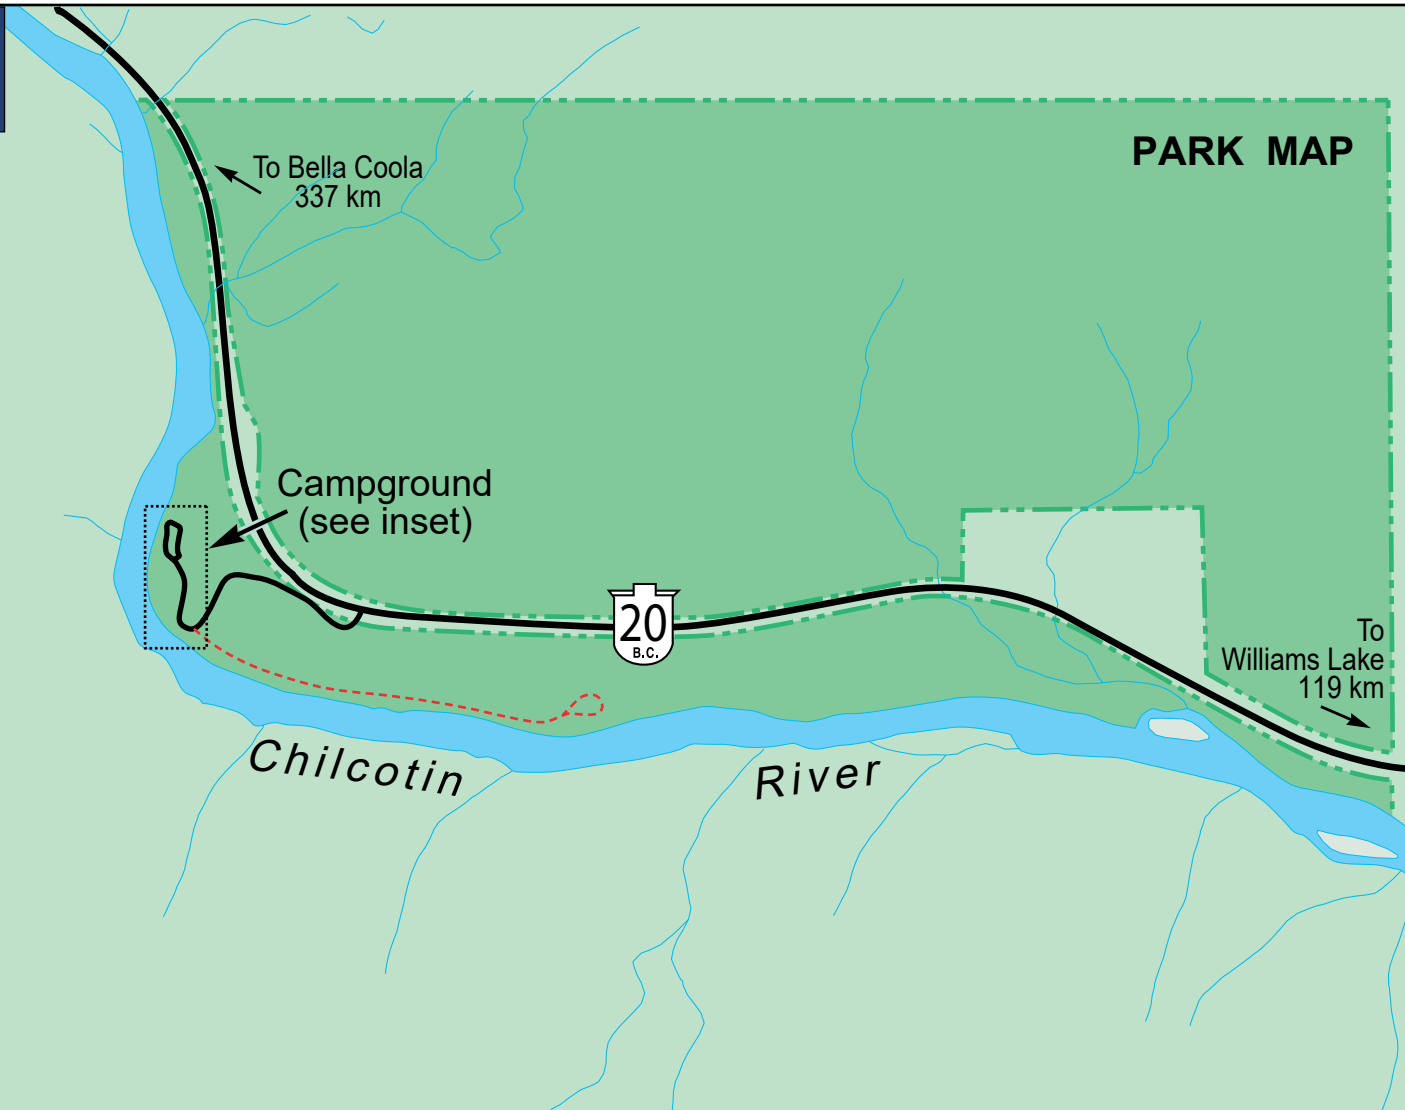

# Bull Canyon

PROVINCIAL PARK

PARK MAP

CAMPGROUND INSET

### LEGEND

	Toilets		Day-use Area
	Information		Parking
	Water		Trail
			Park Boundary

0 500 1000  
Scale in metres