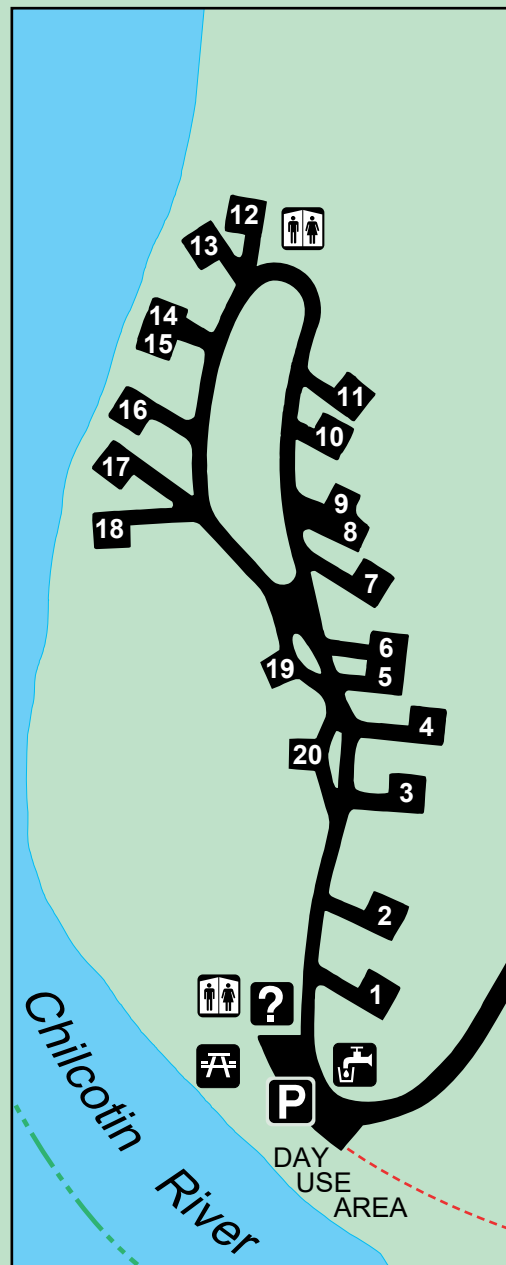

# Bull Canyon

PROVINCIAL PARK

PARK MAP

CAMPGROUND INSET

### LEGEND

	Toilets		Day-use Area
	Information		Parking
	Water		Trail
			Park Boundary

0 500 1000  
Scale in metres