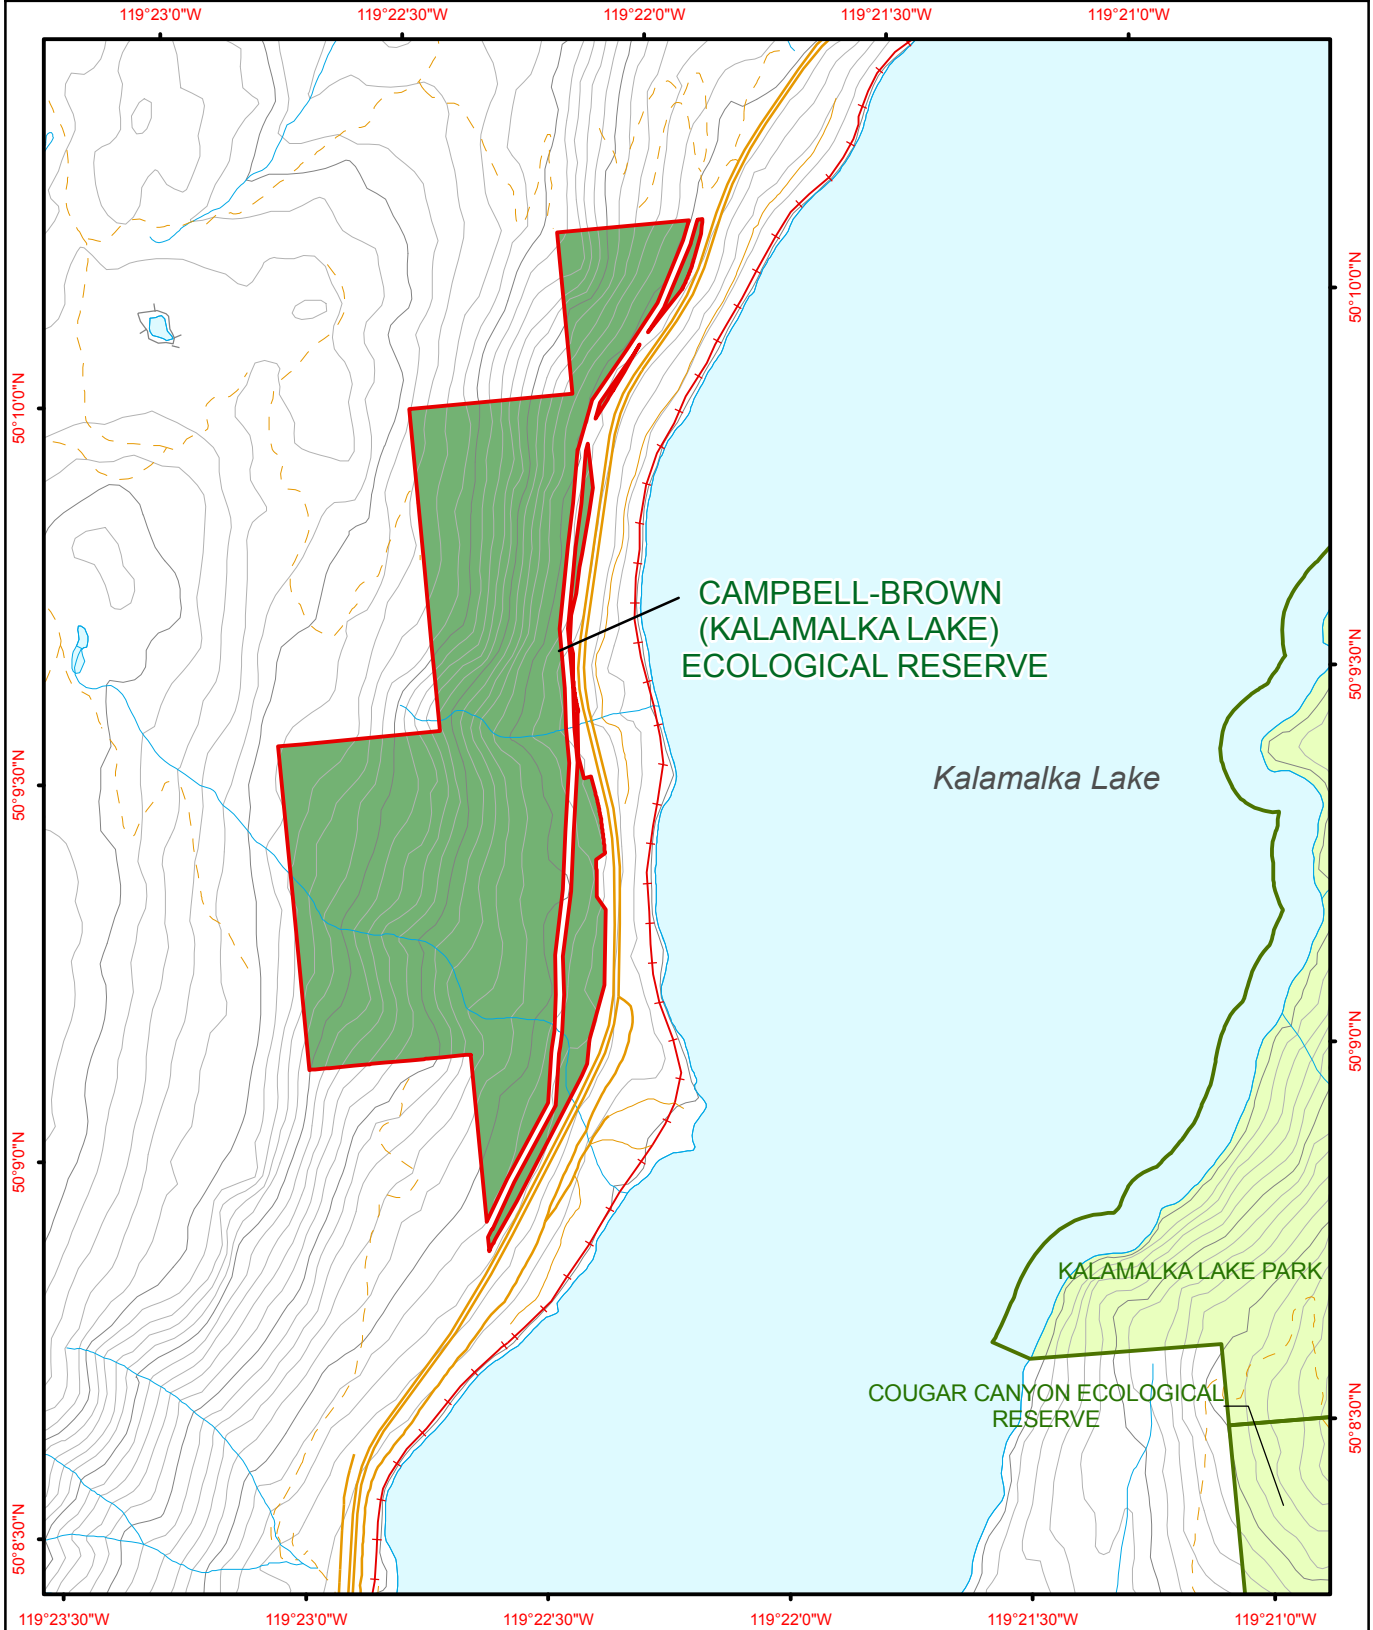

Campbell-Brown (Kalamalka Lake) Ecological Reserve

- Ecological Reserve
- Other Protected Area

- Contour - 100 m
- Contour - 20 m
- Forest Service Road
- Road Permit

- River or Stream
- Marsh or Swamp
- Lake