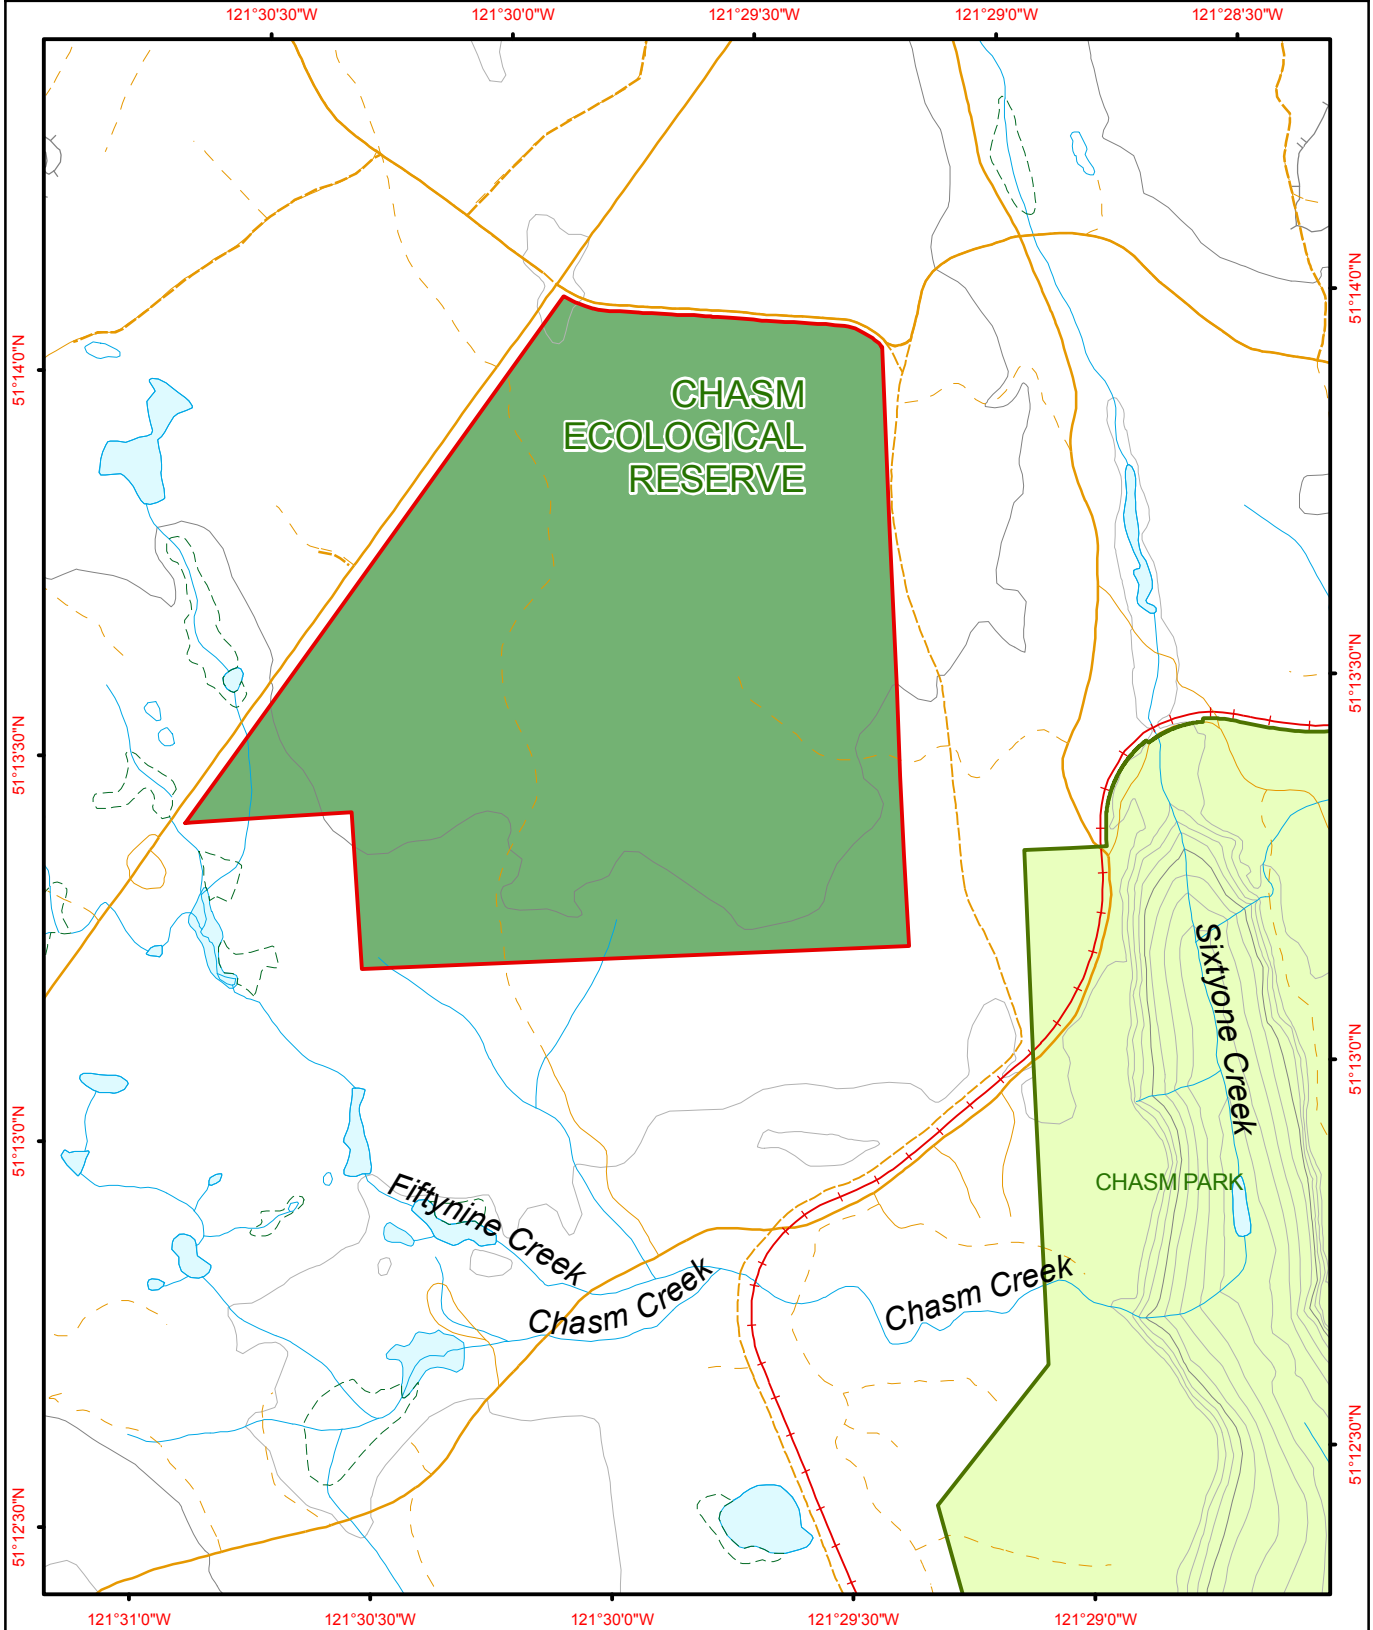

# Chasm Ecological Reserve

- Ecological Reserve
- Other Protected Area

- Contour - 100 m
- Contour - 20 m
- Forest Service Road
- Road Permit

- River or Stream
- Marsh or Swamp
- Lake or Ocean

**BCParks**