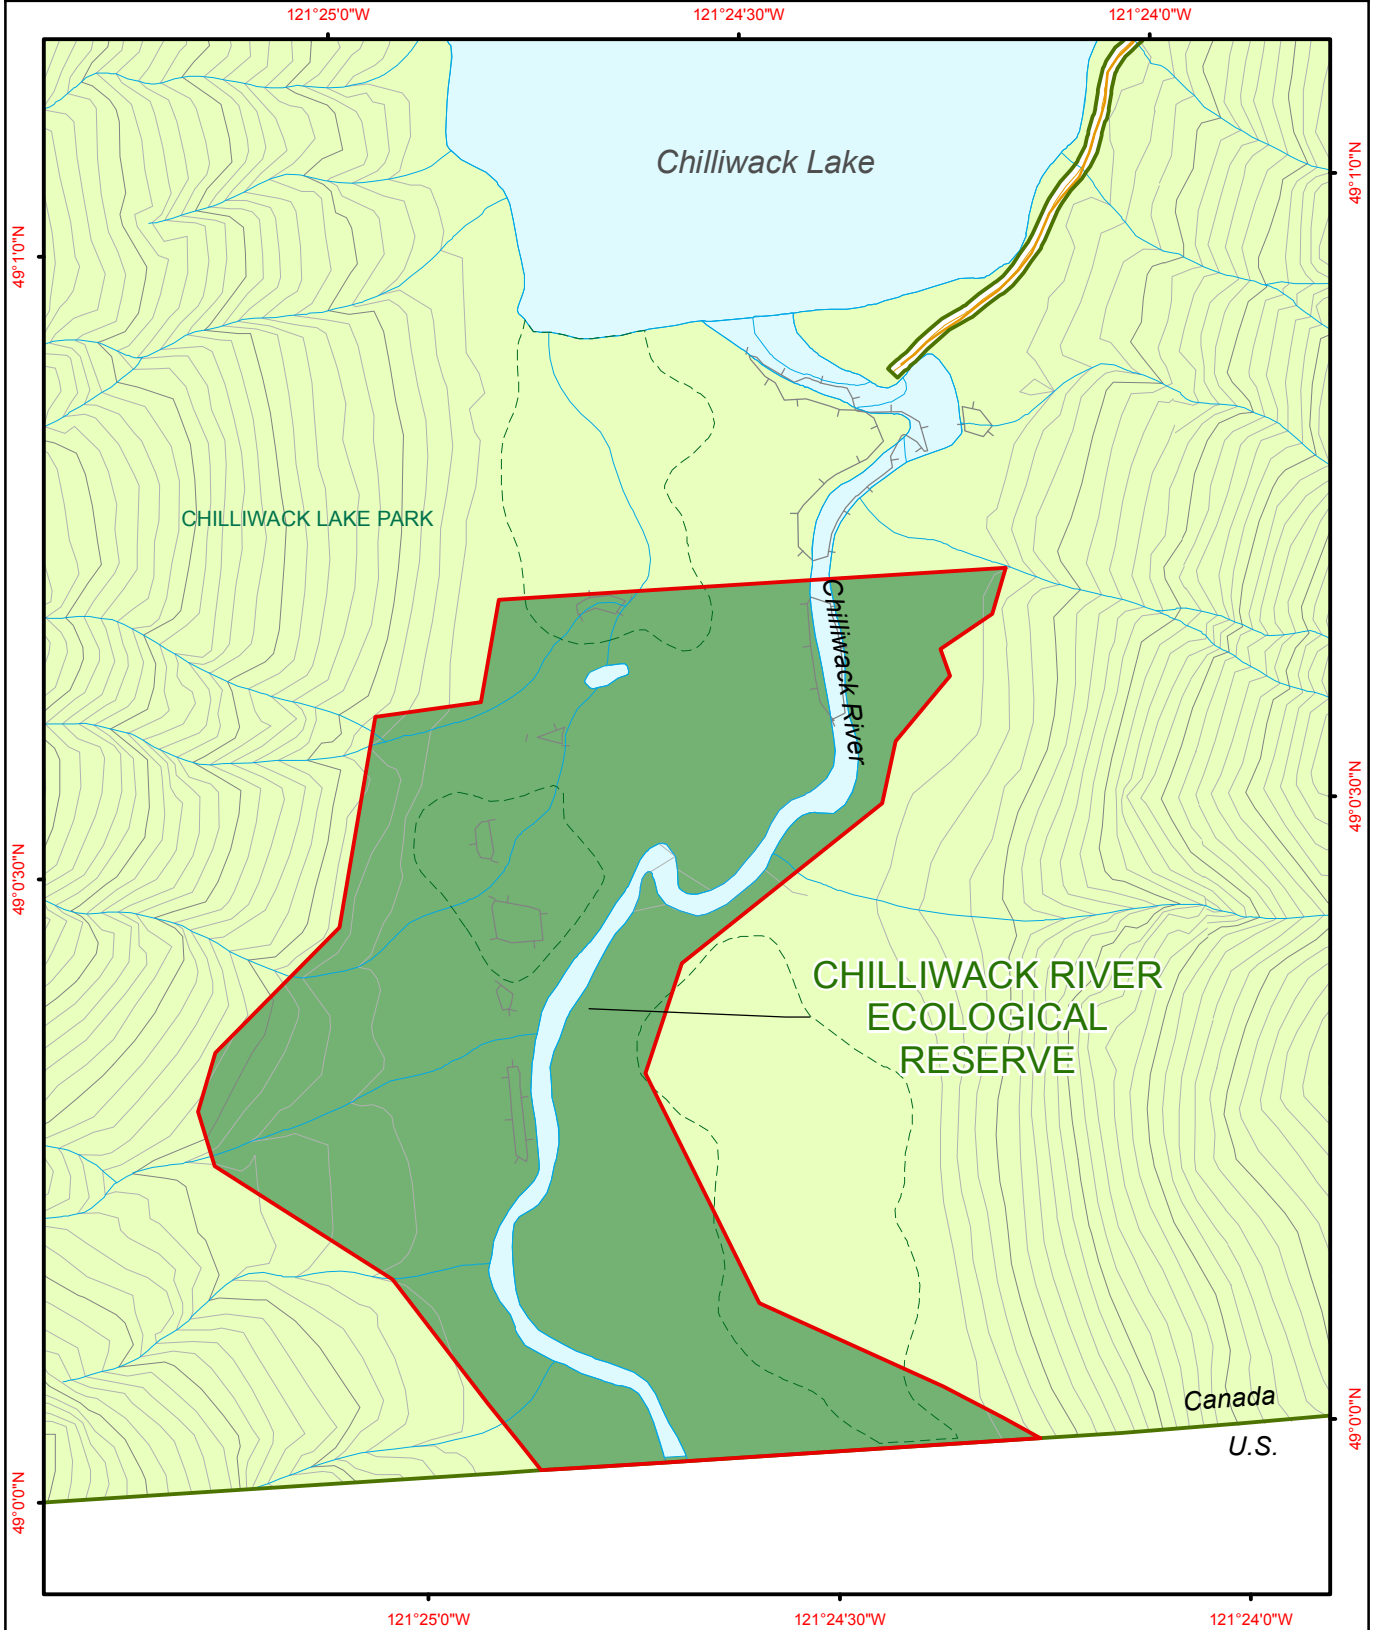

Chilliwack River Ecological Reserve

- Ecological Reserve
- Other Protected Area

- Contour - 100 m
- Contour - 20 m
- Forest Service Road
- Road Permit

- River or Stream
- Marsh or Swamp
- Lake or Ocean

Project File: protected_area_template
Date: September 14, 2010