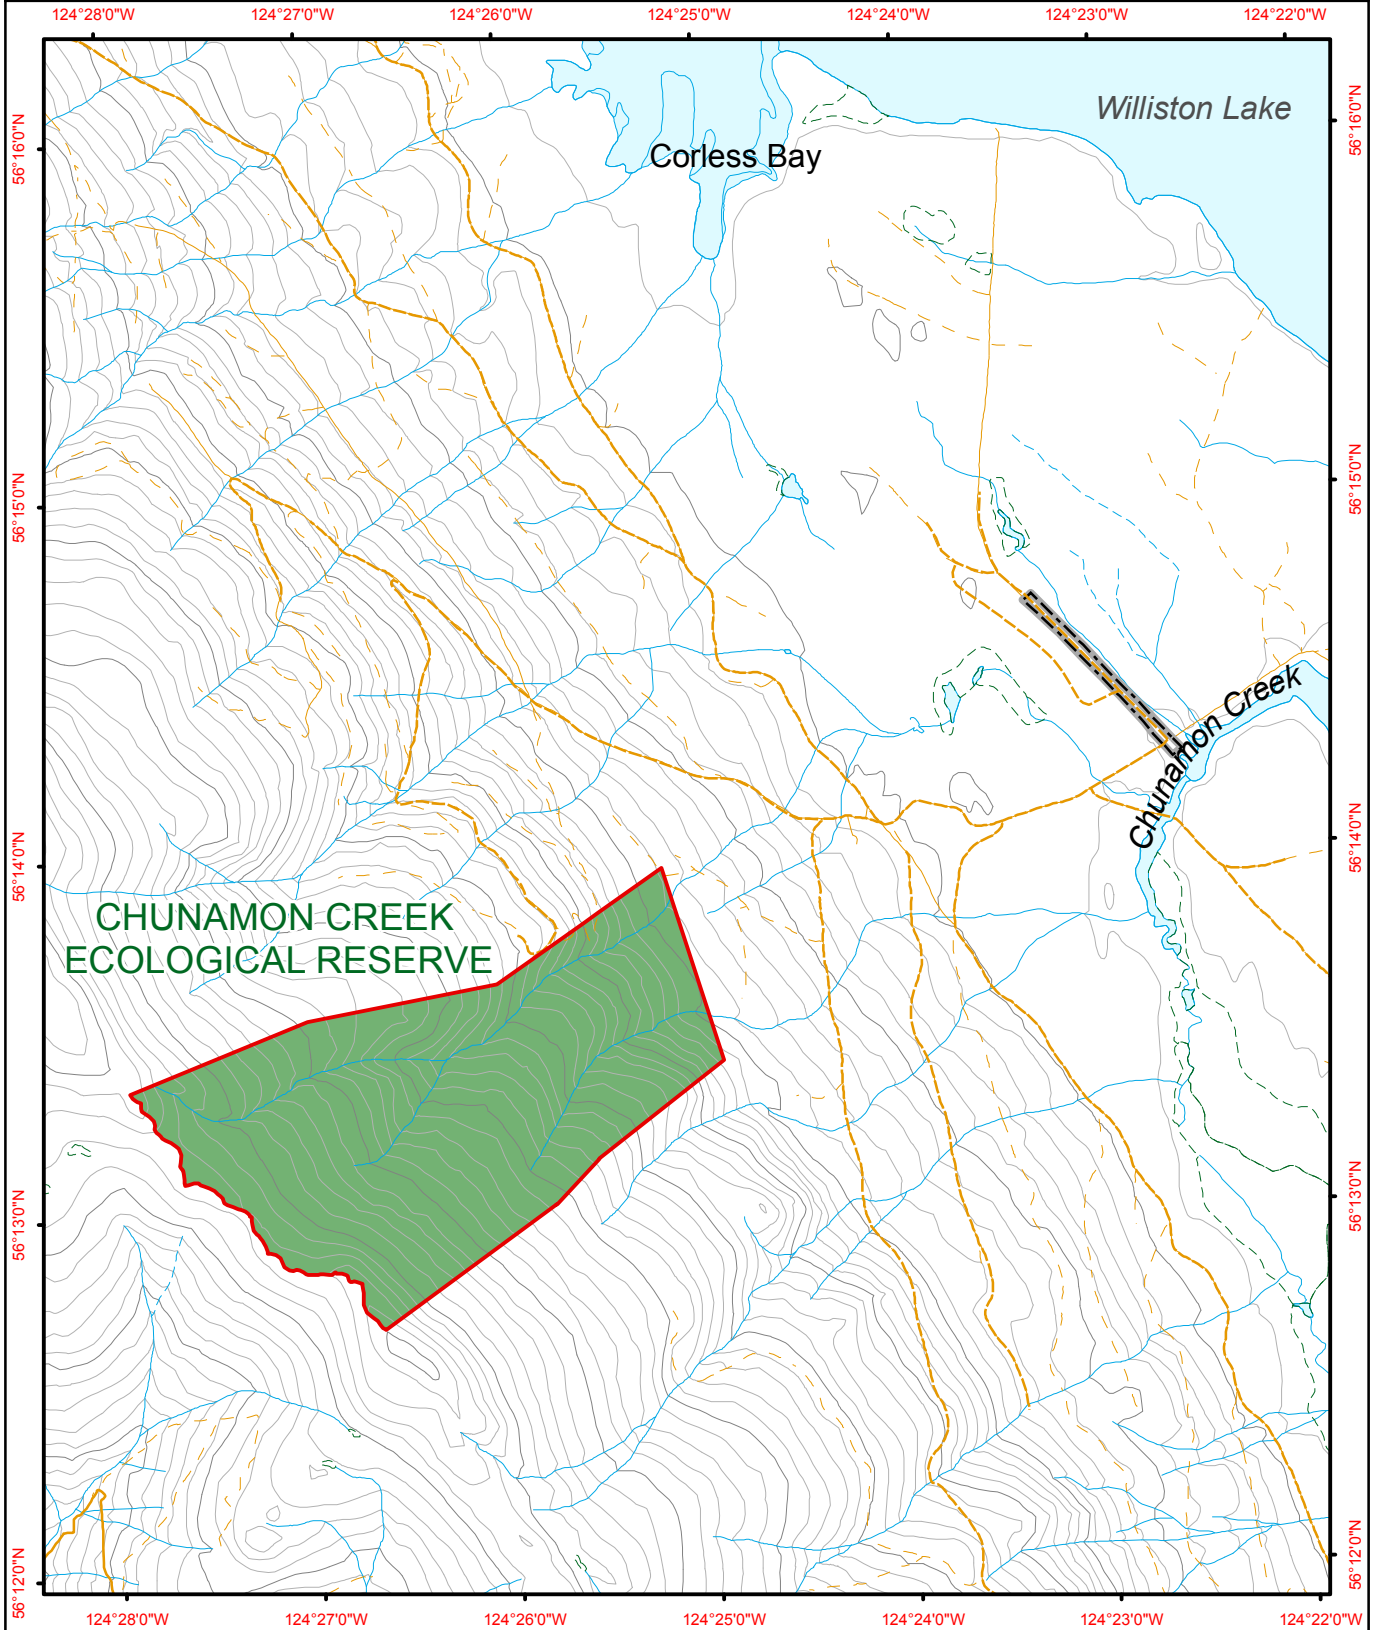

# Chunamon Creek Ecological Reserve

 <b>BRITISH COLUMBIA</b> The Best Place on Earth		 Ecological Reserve	 Contour - 100 m	 River or Stream	
		 Other Protected Area	 Contour - 20 m	 Marsh or Swamp	
		 Forest Service Road	 Lake or Ocean		
		 Road Permit			
					
		Project File: protected_area_template Date: September 14, 2010			