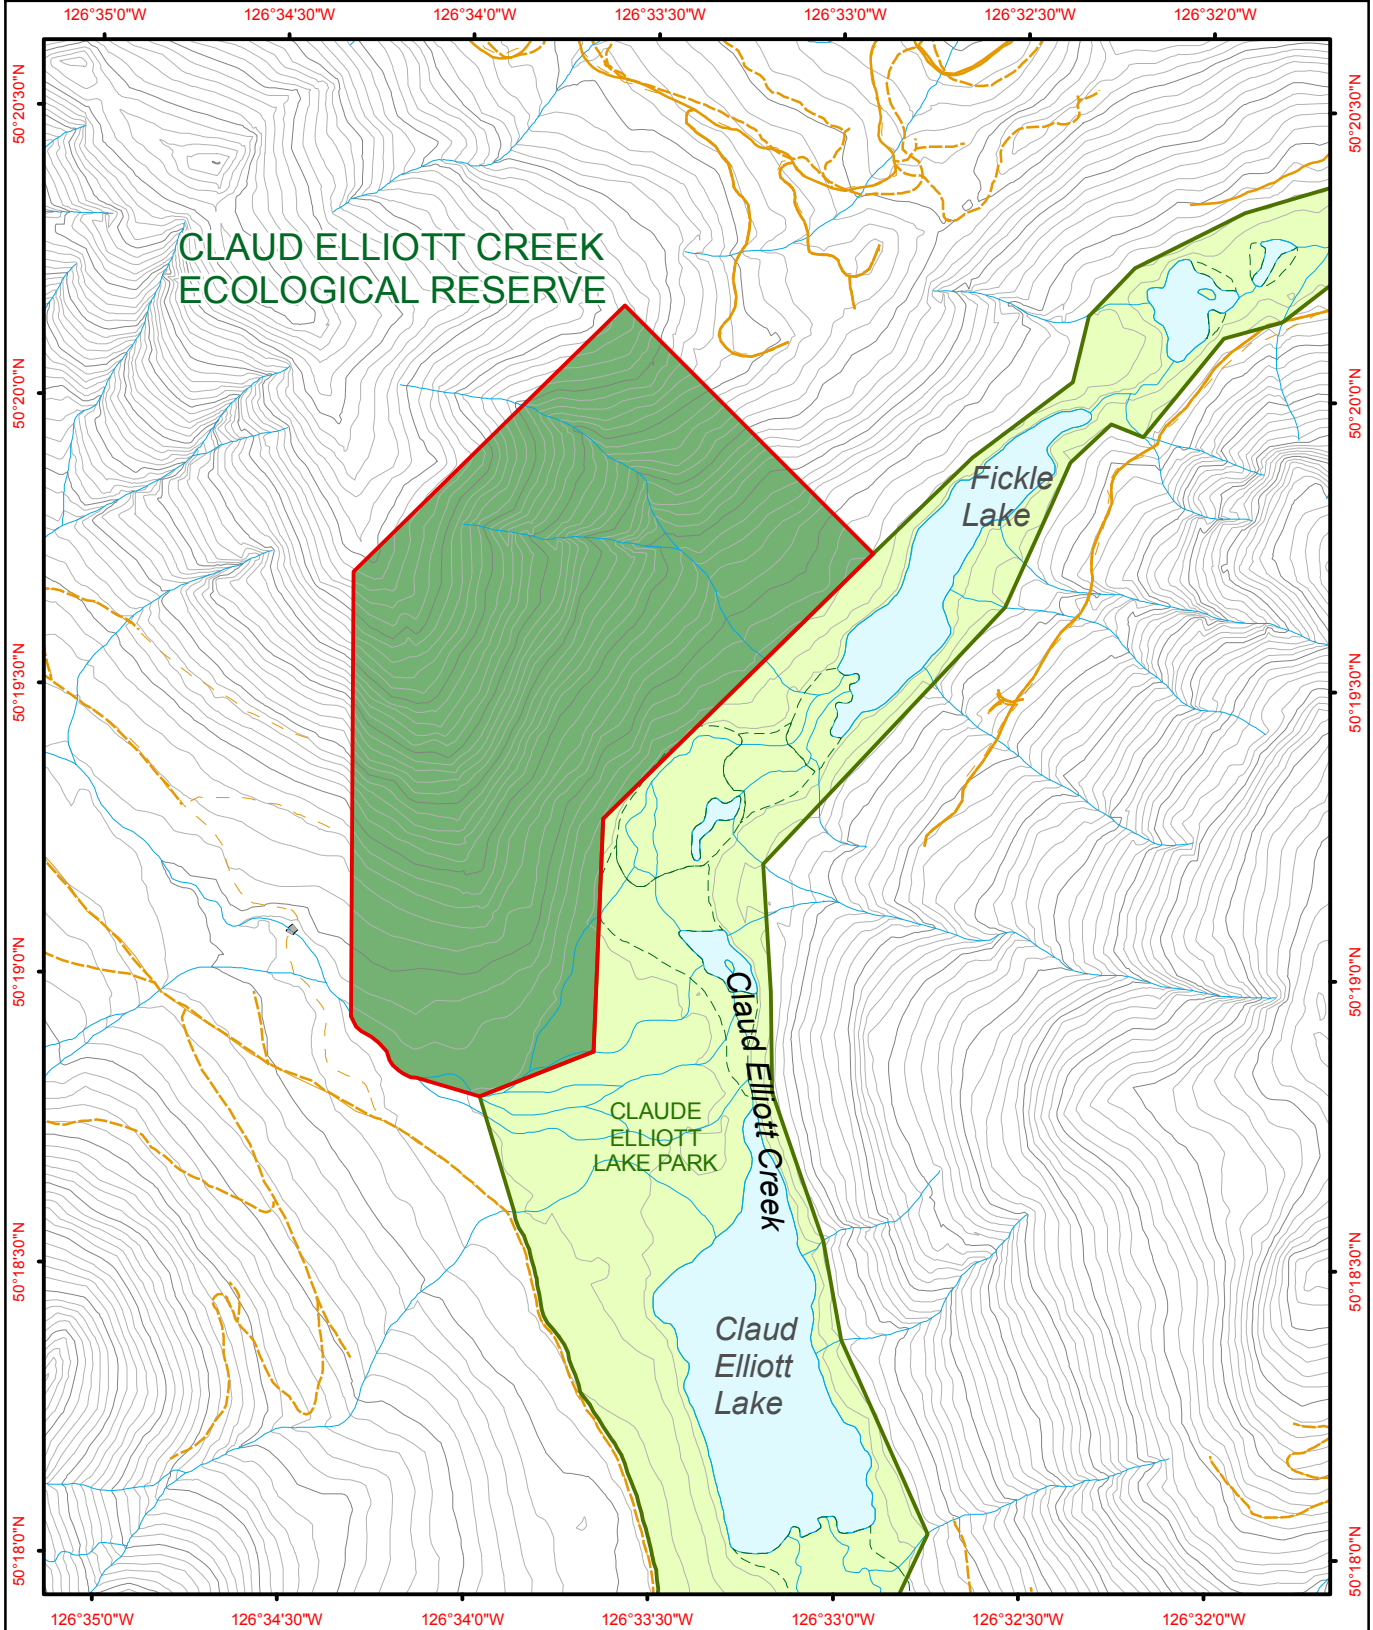

# Claud Elliott Creek Ecological Reserve

 <p>BRITISH COLUMBIA The Best Place on Earth</p>		 Ecological Reserve	 Contour - 100 m	 River or Stream	
		 Other Protected Area	 Contour - 20 m	 Marsh or Swamp	
		 Forest Service Road	 Lake or Ocean		
		 Road Permit			
		 <p>0 200 400 600 800 1,000 Metres</p>		Project File: protected_area_template Date: September 14, 2010	