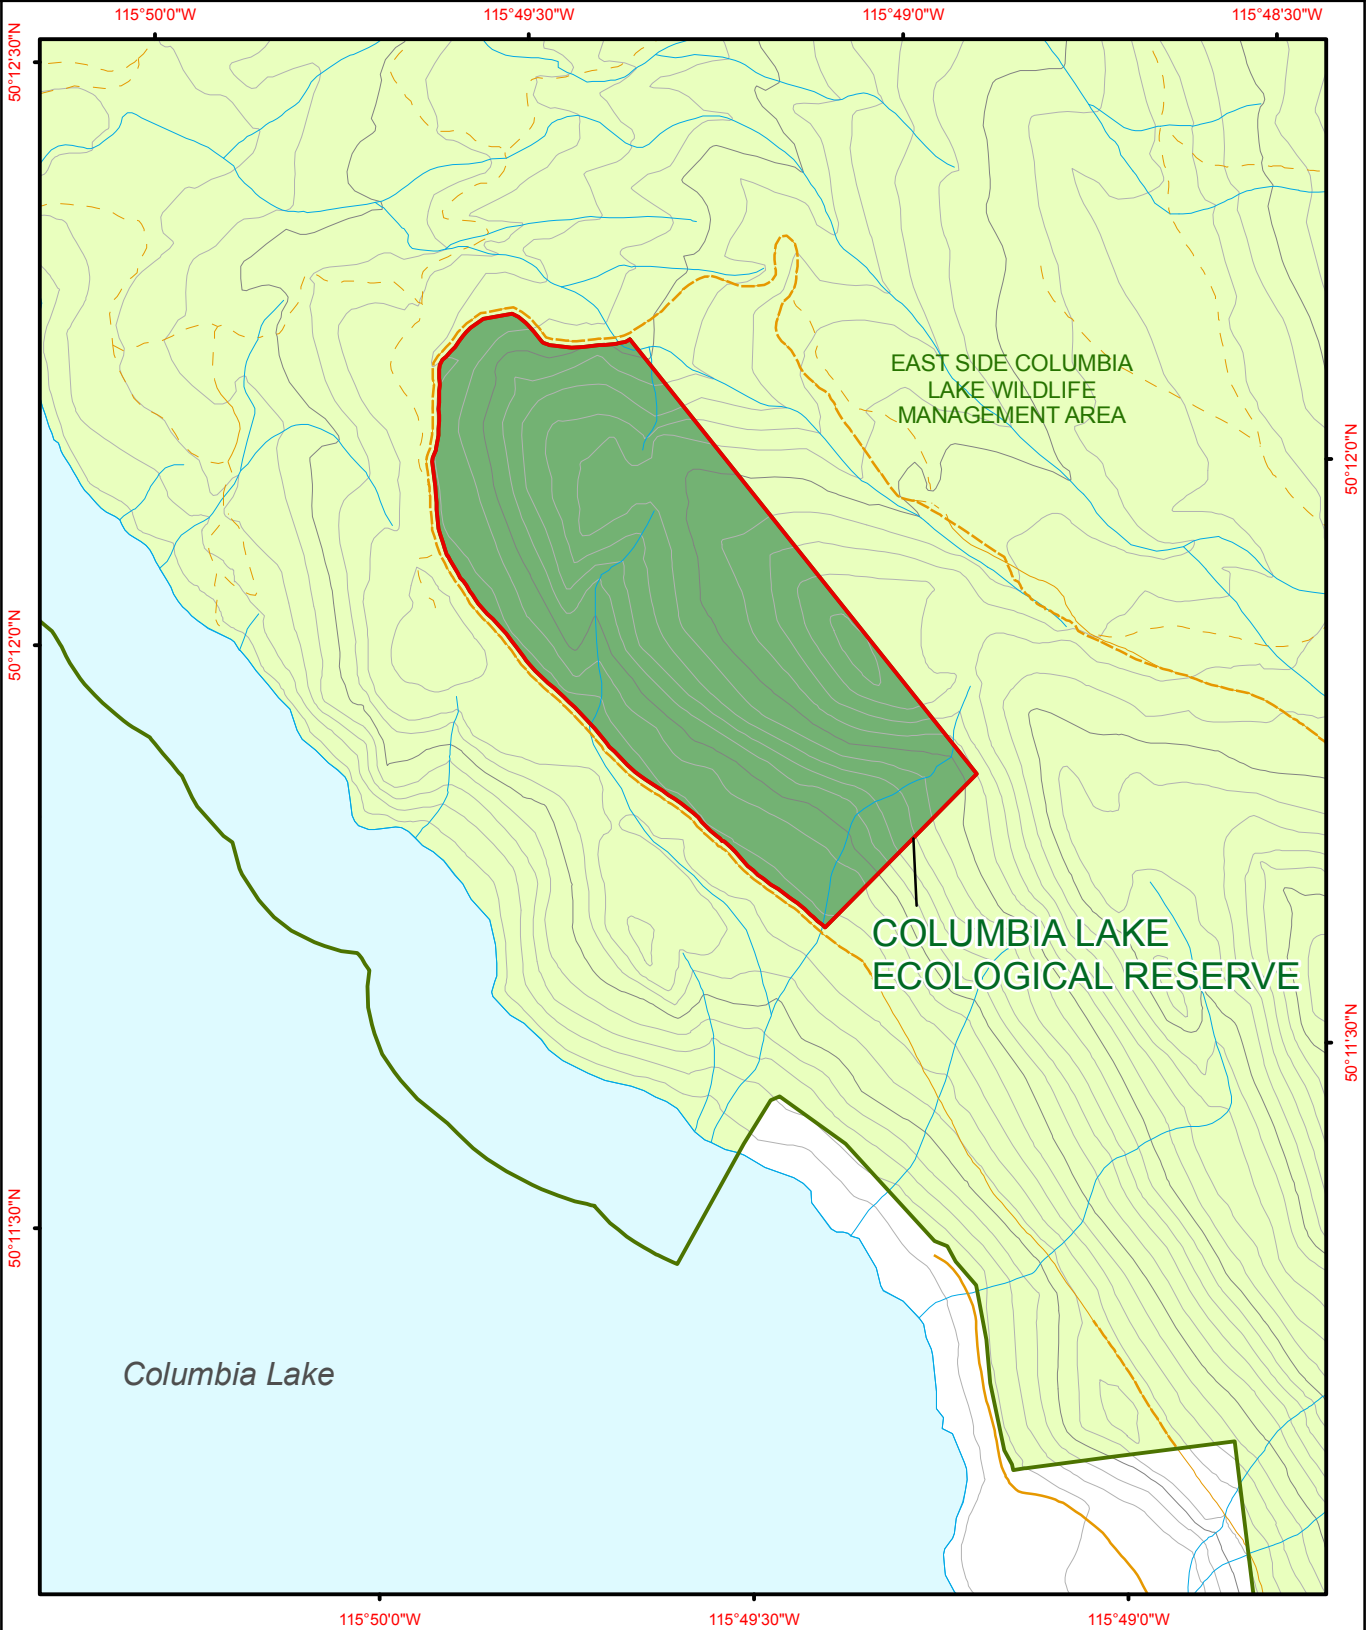

Columbia Lake Ecological Reserve

<p>BRITISH COLUMBIA The Best Place on Earth</p>	<p>BC Parks</p>	Ecological Reserve	Contour - 100 m	River or Stream	
		Other Protected Area	Contour - 20 m	Marsh or Swamp	
		Forest Service Road	Road Permit		

0 100 200 300 400 500
Metres

Project File: protected_area_template
Date: September 14, 2010