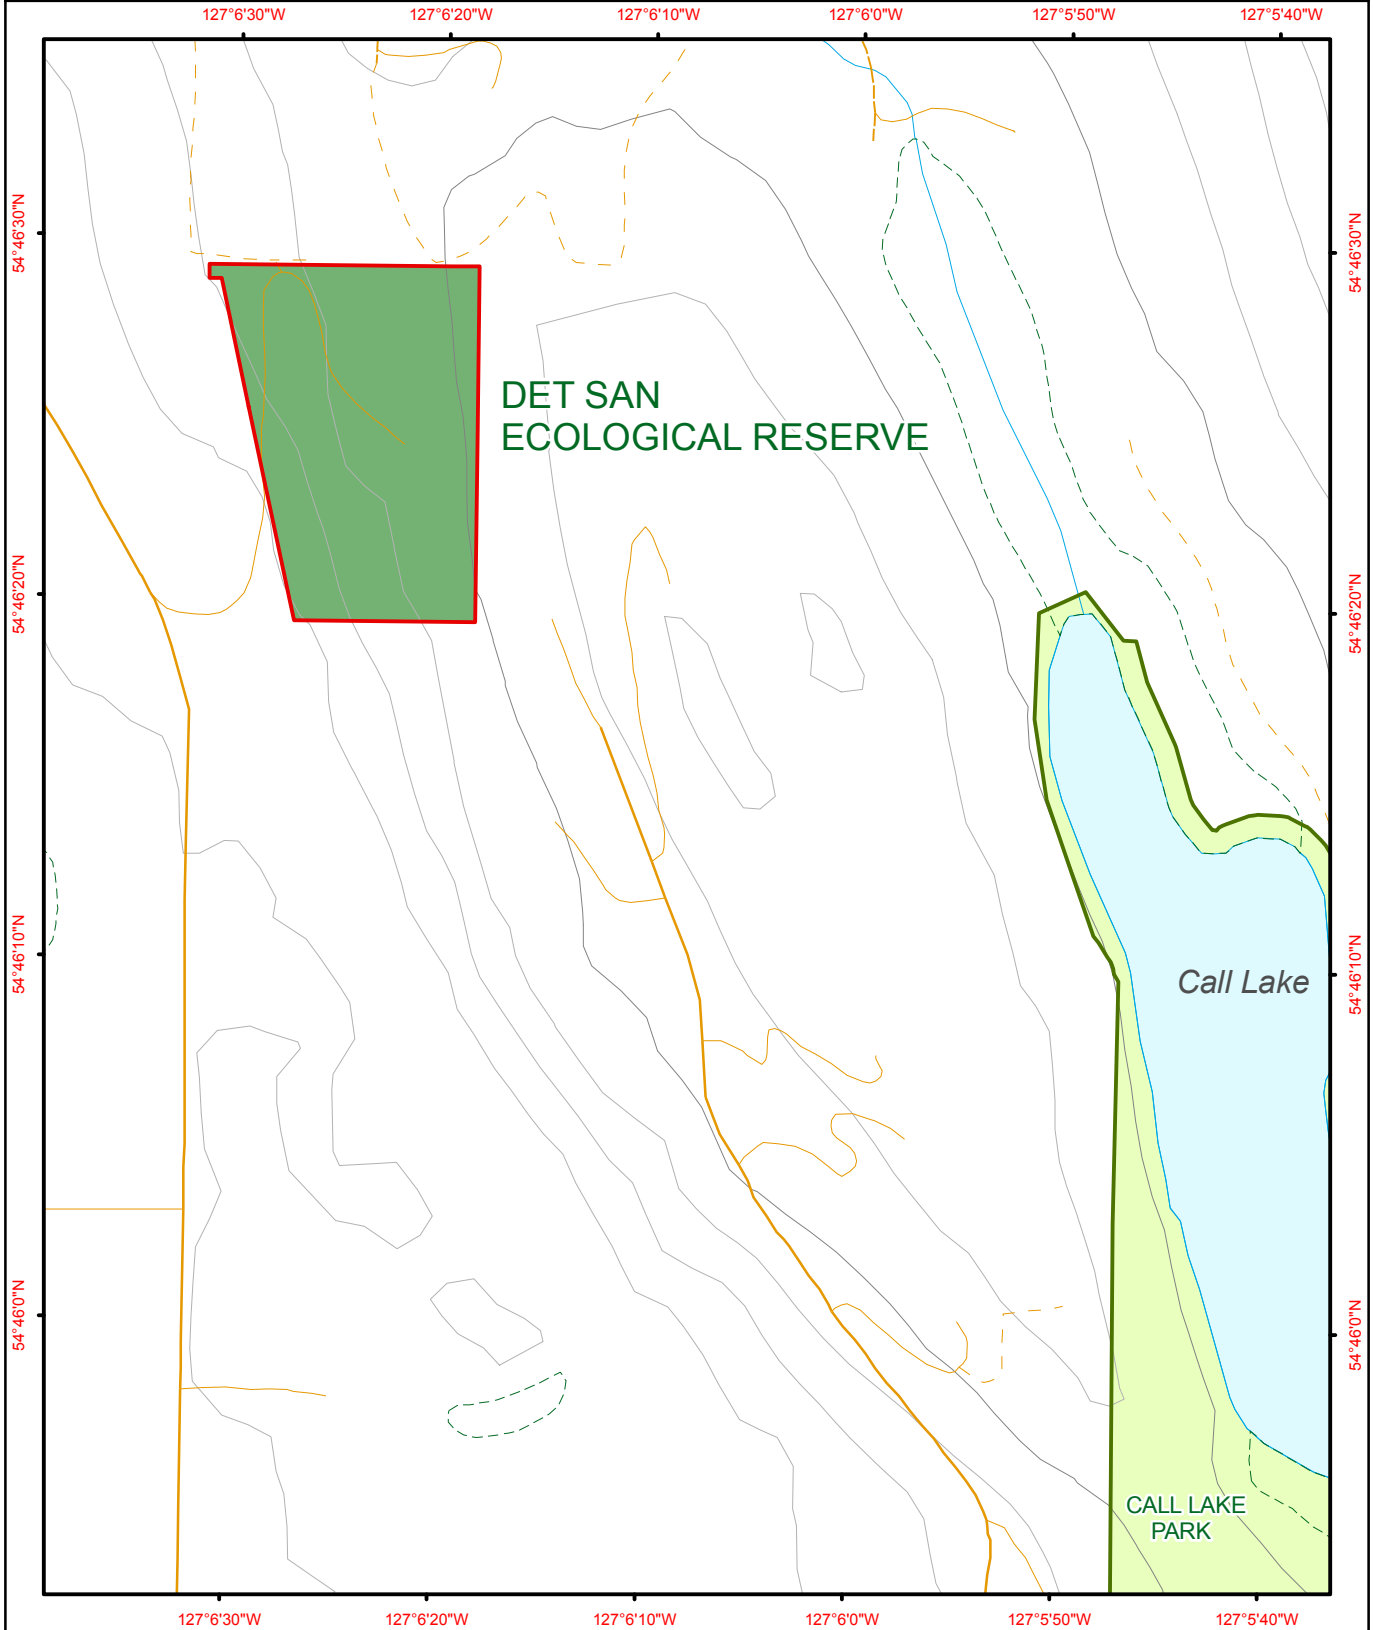

Det San Ecological Reserve

Ecological Reserve

Other Protected Area

Contour - 100 m

Contour - 20 m

Forest Service Road

Road Permit

River or Stream

Marsh or Swamp

Lake or Ocean

Project File: protected_area_template
Date: September 14, 2010

BCParks