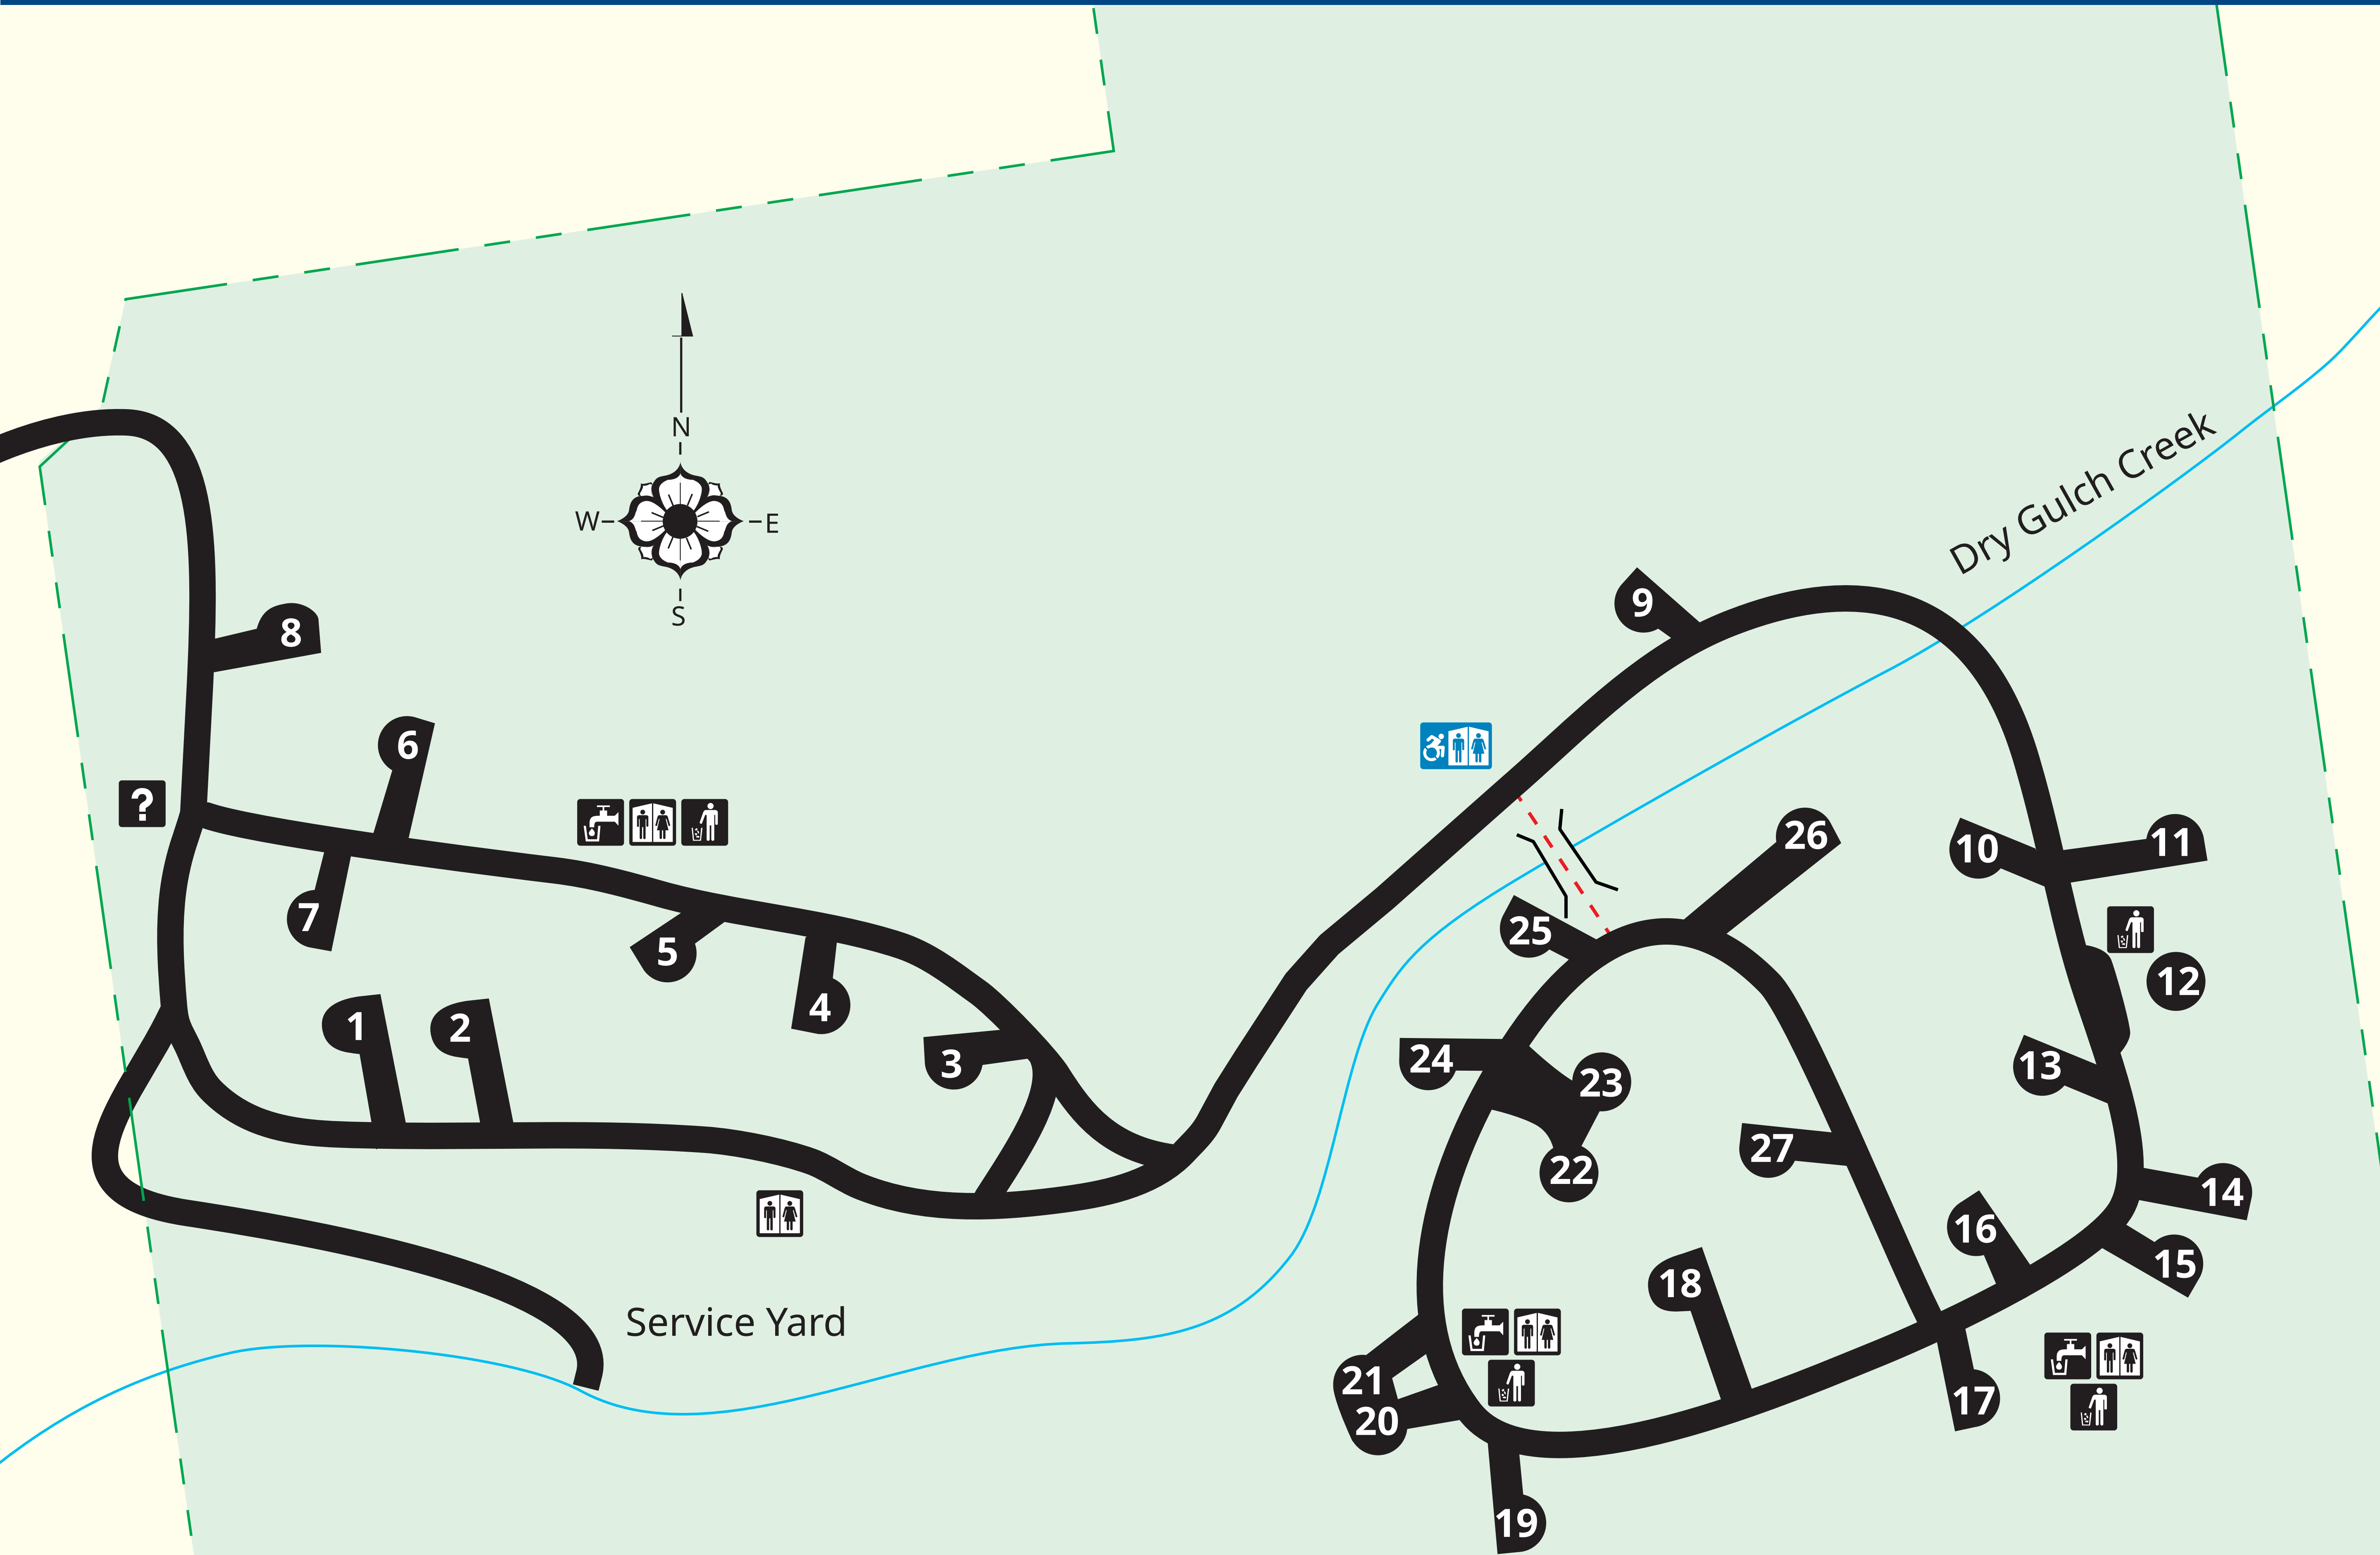

Dry Gulch Provincial Park

Legend	
	Vehicle and Tent camping
	Information
	Toilets
	Accessible Toilets
	Drinking Water
	Garbage/Recycling
	Trail
	Park Boundary