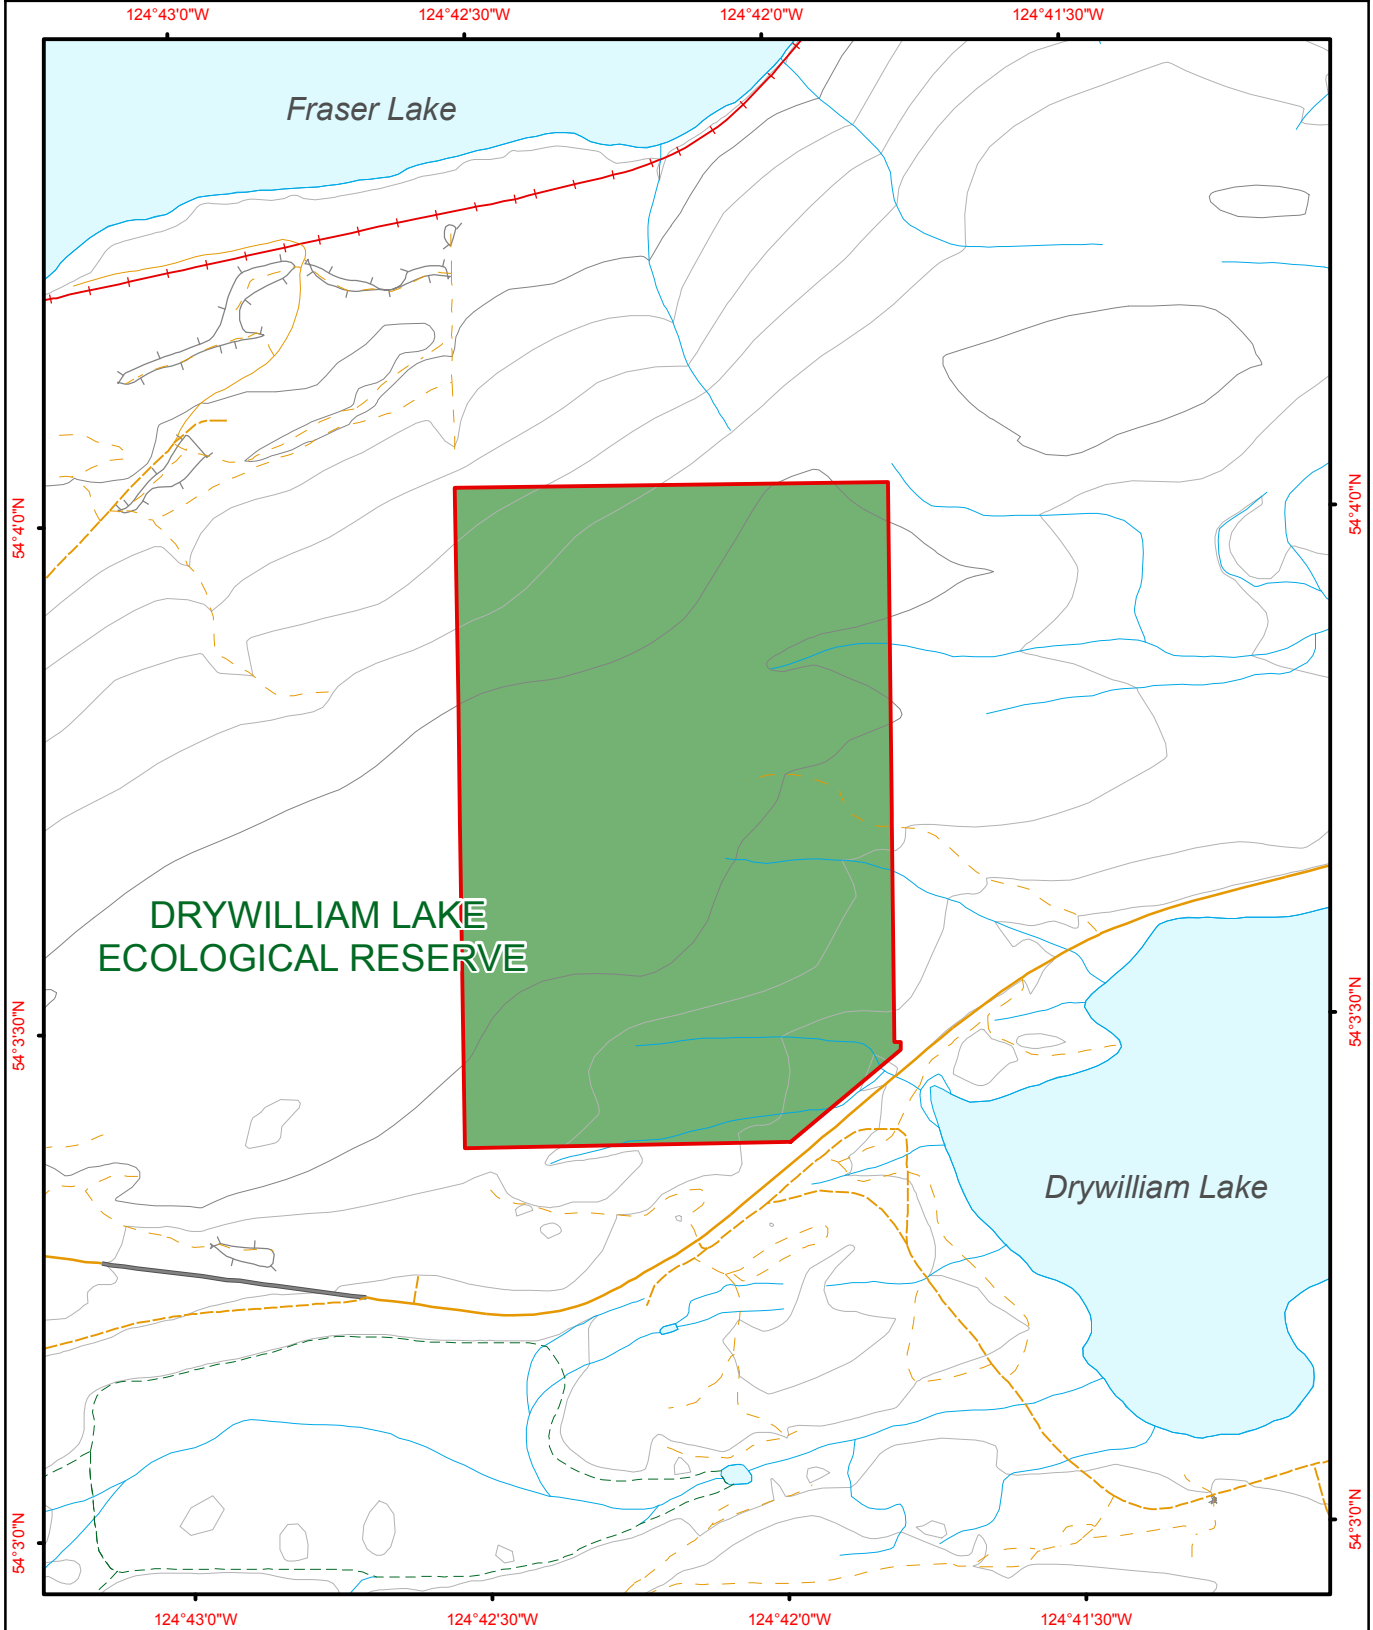

Drywilliam Lake Ecological Reserve

Ecological Reserve
Other Protected Area

Contour - 100 m
Contour - 20 m
Forest Service Road
Road Permit

River or Stream
Marsh or Swamp
Lake or Ocean

BCParks

Project File: protected_area_template
Date: September 14, 2010