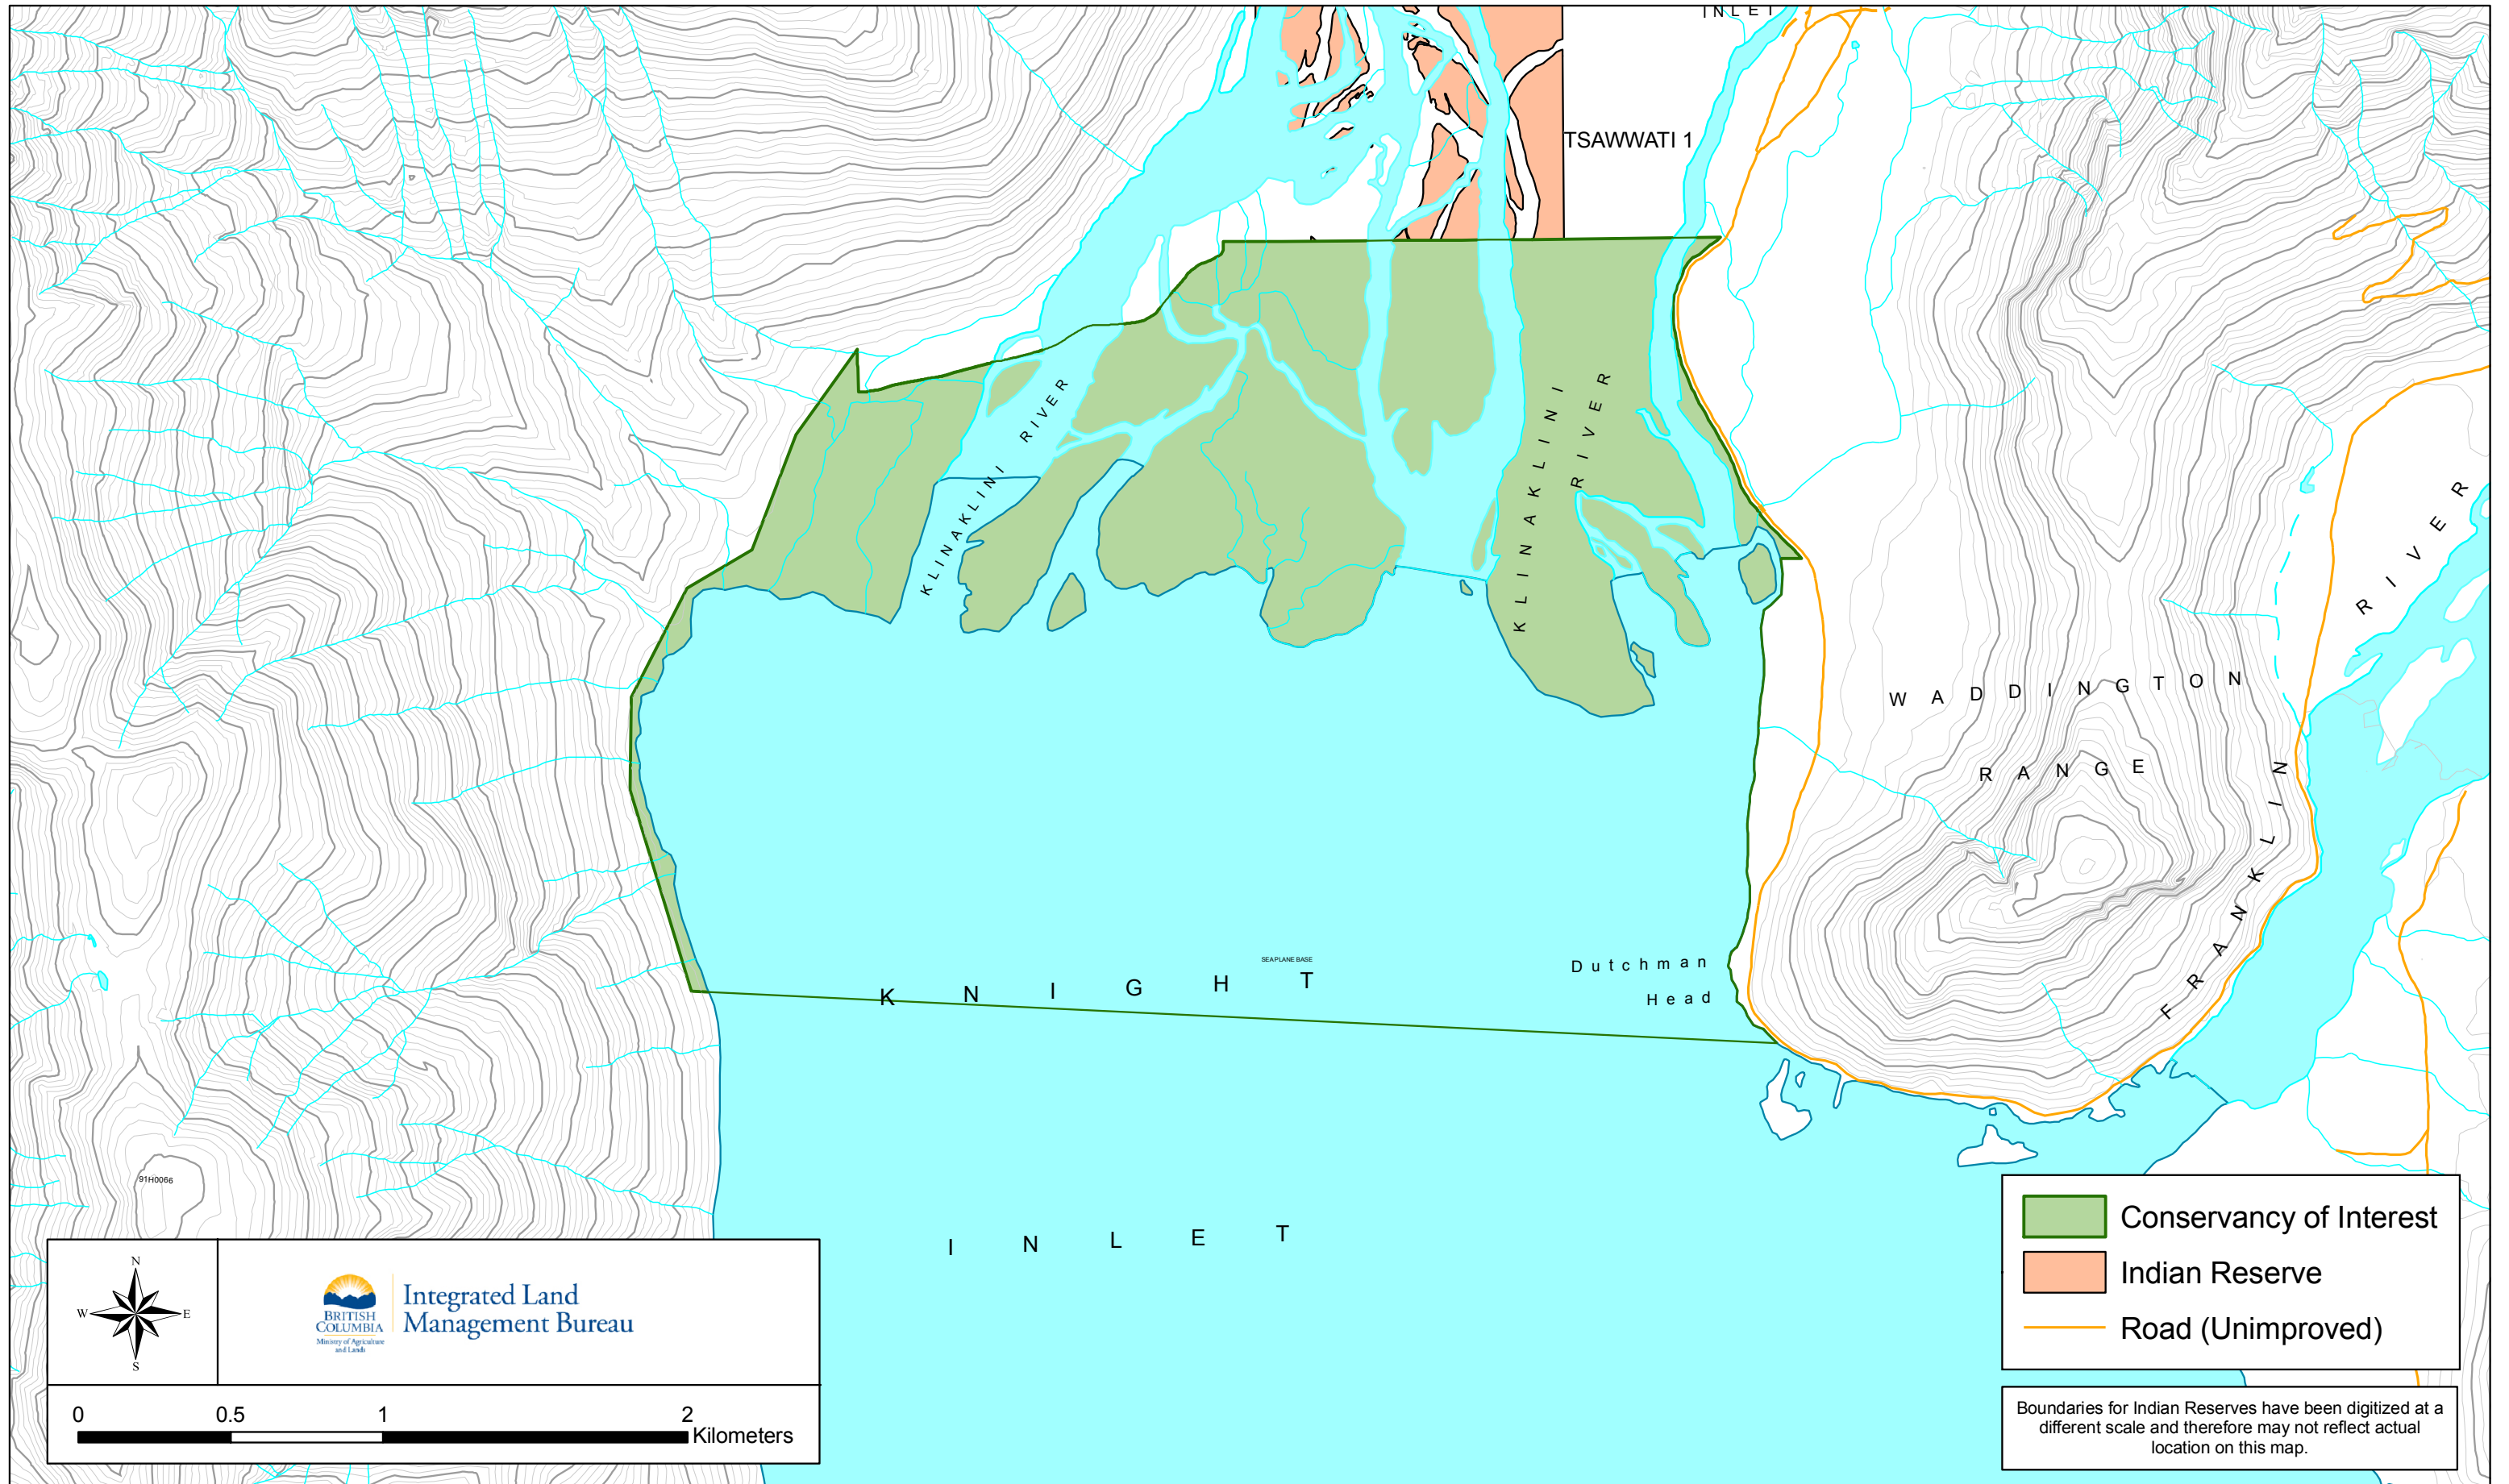

Dzawadi/Klinaklini Estuary Conservancy

 Conservancy of Interest
 Indian Reserve
 Road (Unimproved)

Boundaries for Indian Reserves have been digitized at a different scale and therefore may not reflect actual location on this map.

 **Integrated Land Management Bureau**
Ministry of Agriculture and Lands

0 0.5 1 2 Kilometers