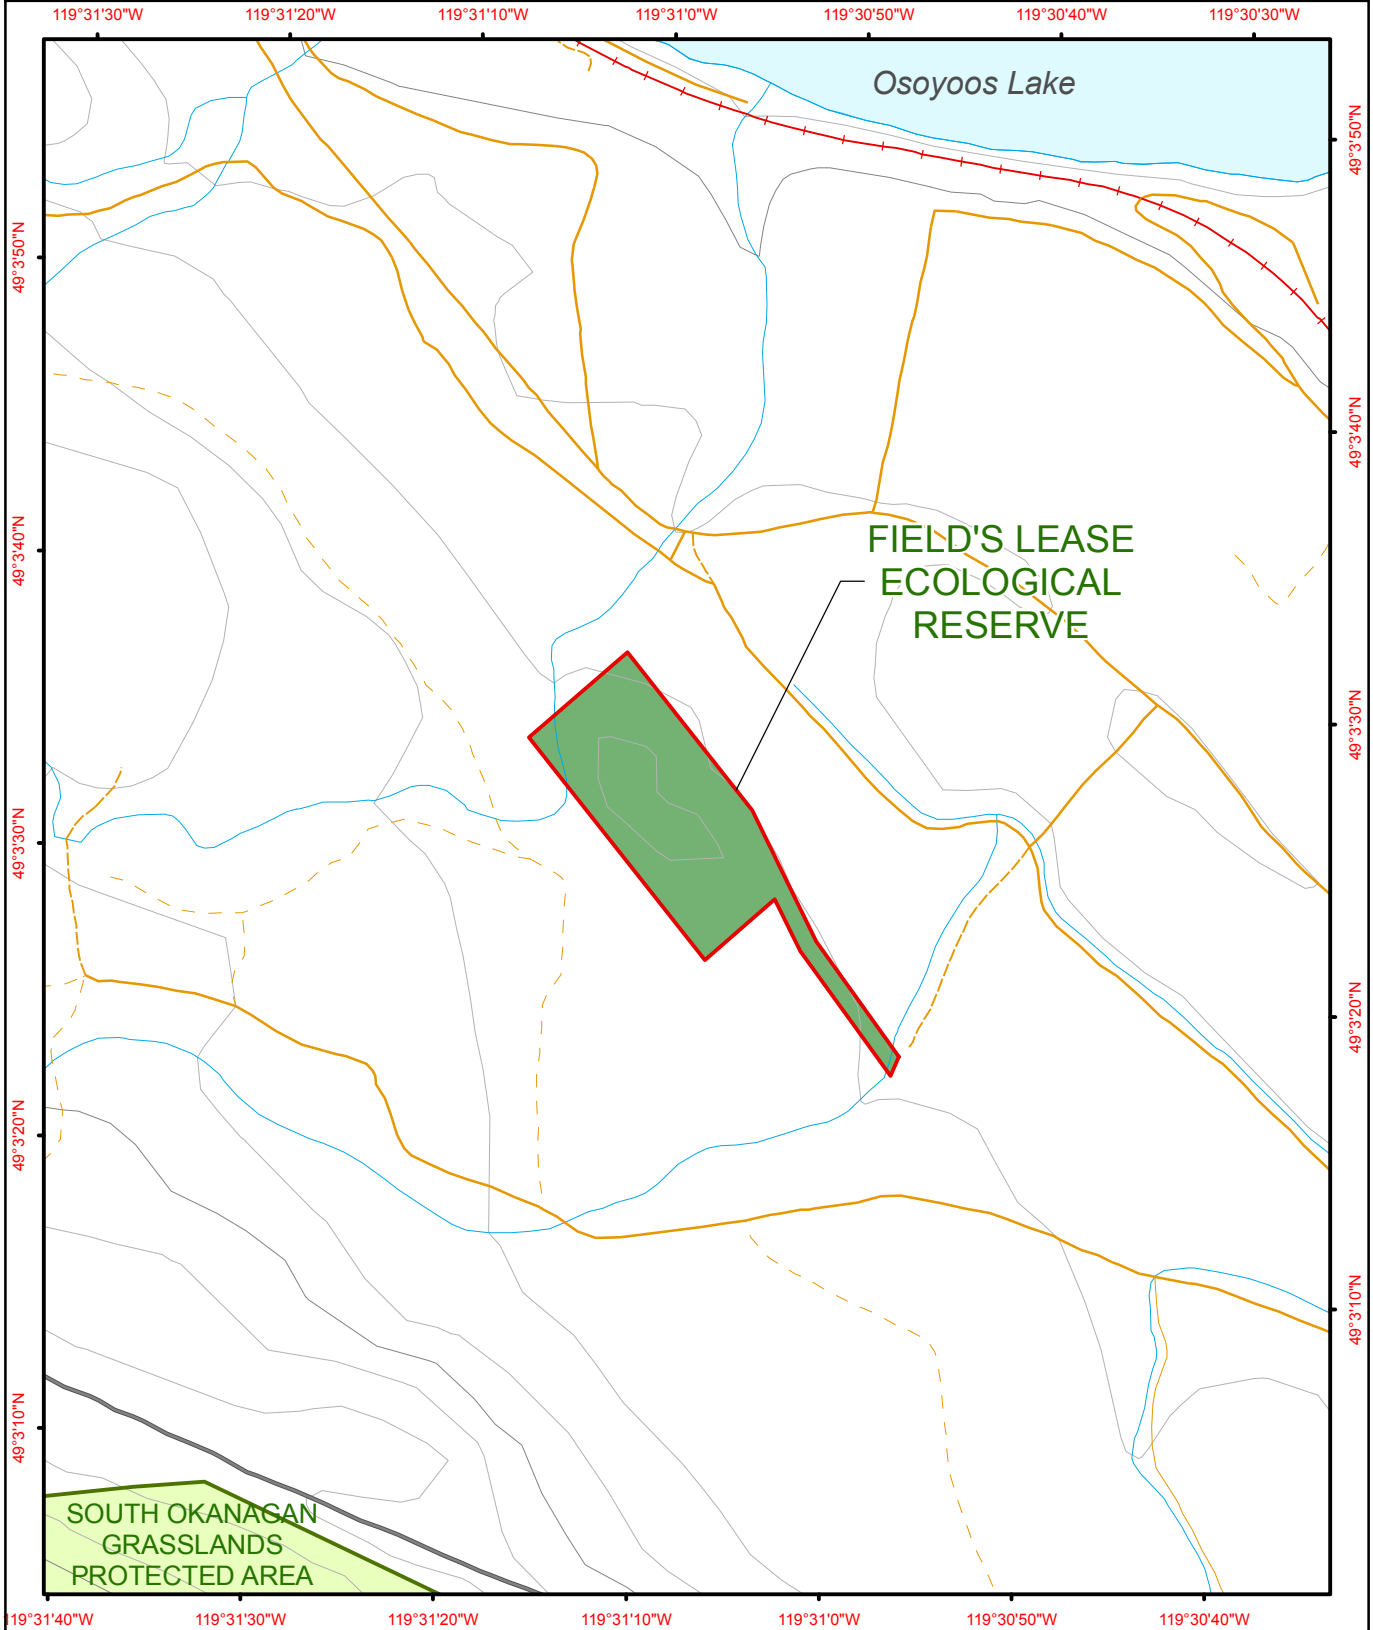

Field's Lease Ecological Reserve

- Ecological Reserve
- Other Protected Area

- Contour - 100 m
- Contour - 20 m
- Forest Service Road
- Road Permit

- River or Stream
- Marsh or Swamp
- Lake or Ocean

BCParks

Project File: protected_area_template
Date: September 14, 2010