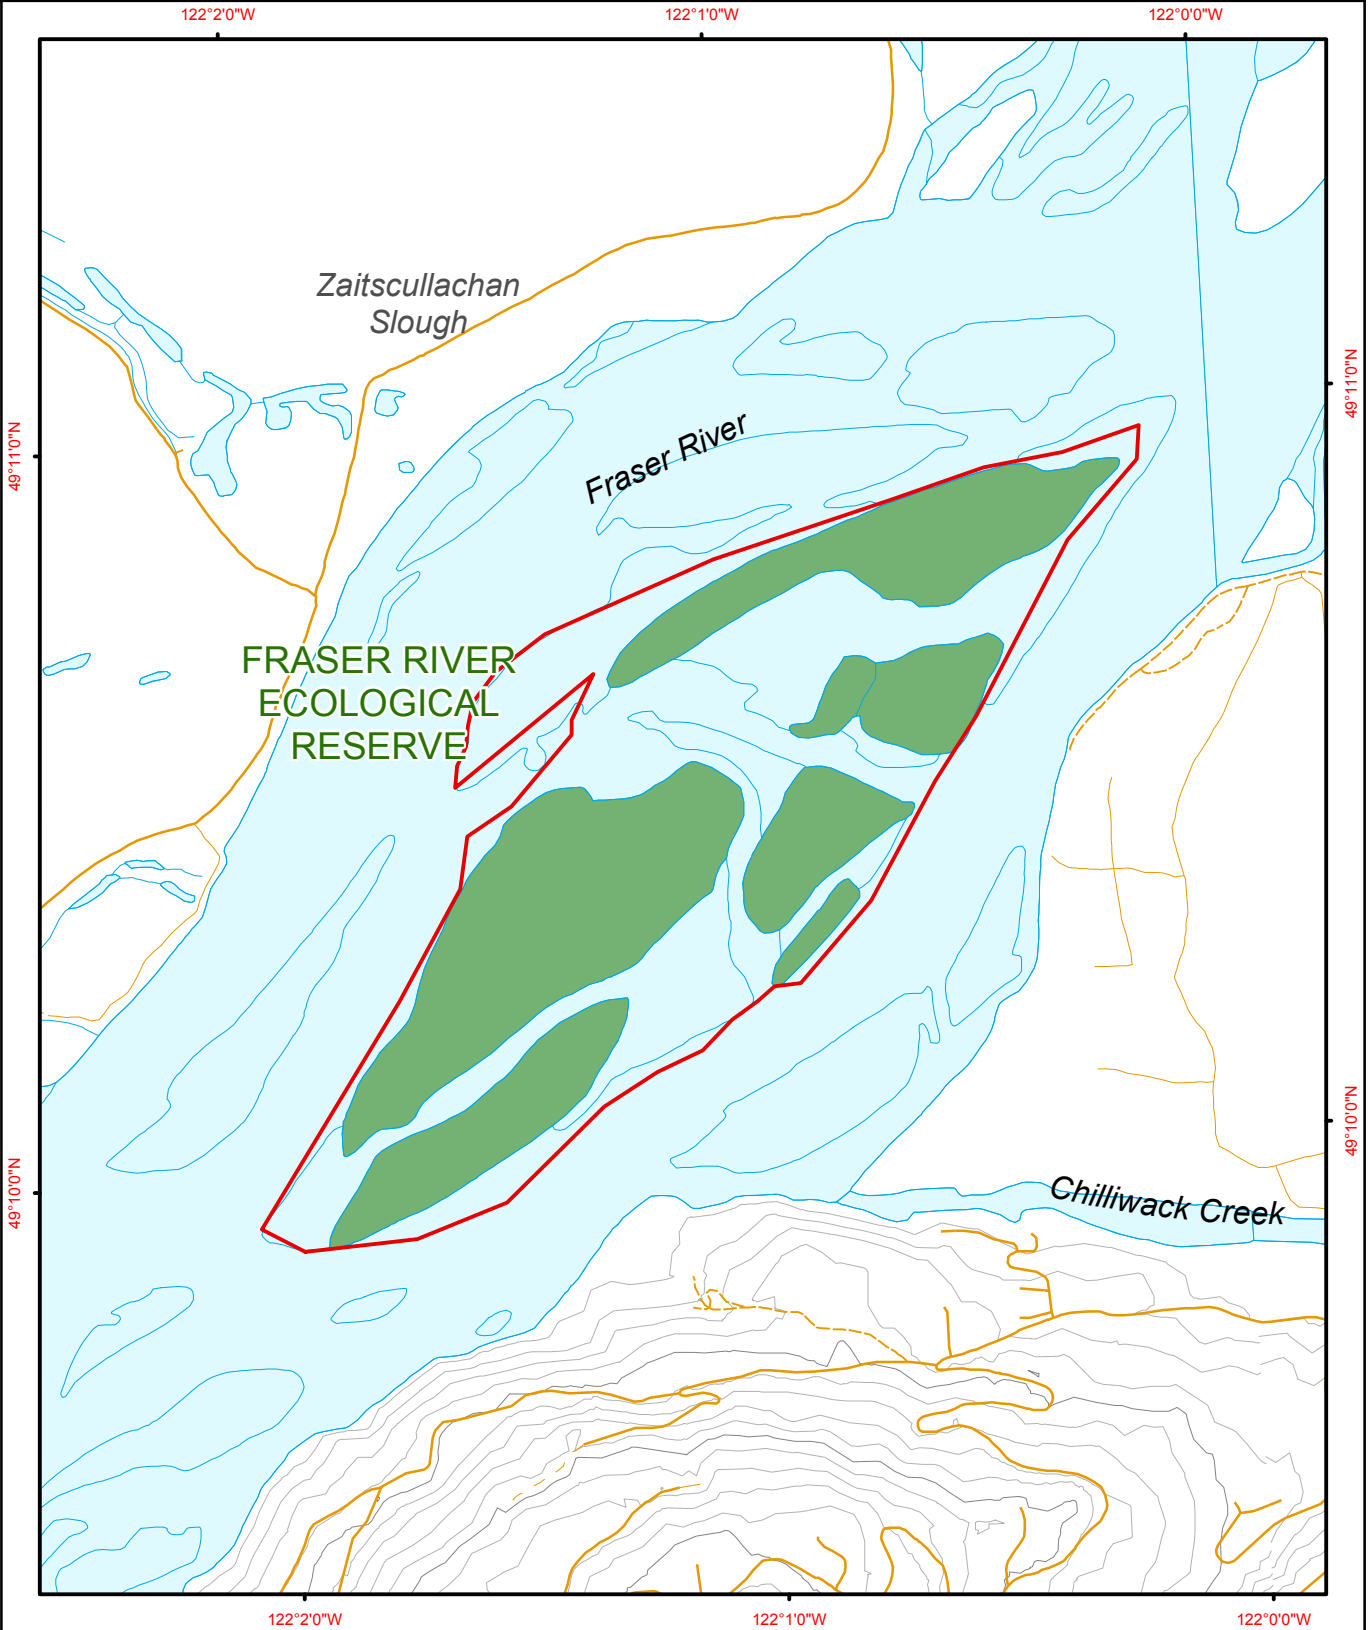

Fraser River Ecological Reserve

- Ecological Reserve
- Other Protected Area

- Contour - 100 m
- Contour - 20 m
- Forest Service Road
- Road Permit

- River or Stream
- Marsh or Swamp
- Lake or Ocean

Project File: protected_area_template
Date: September 14, 2010