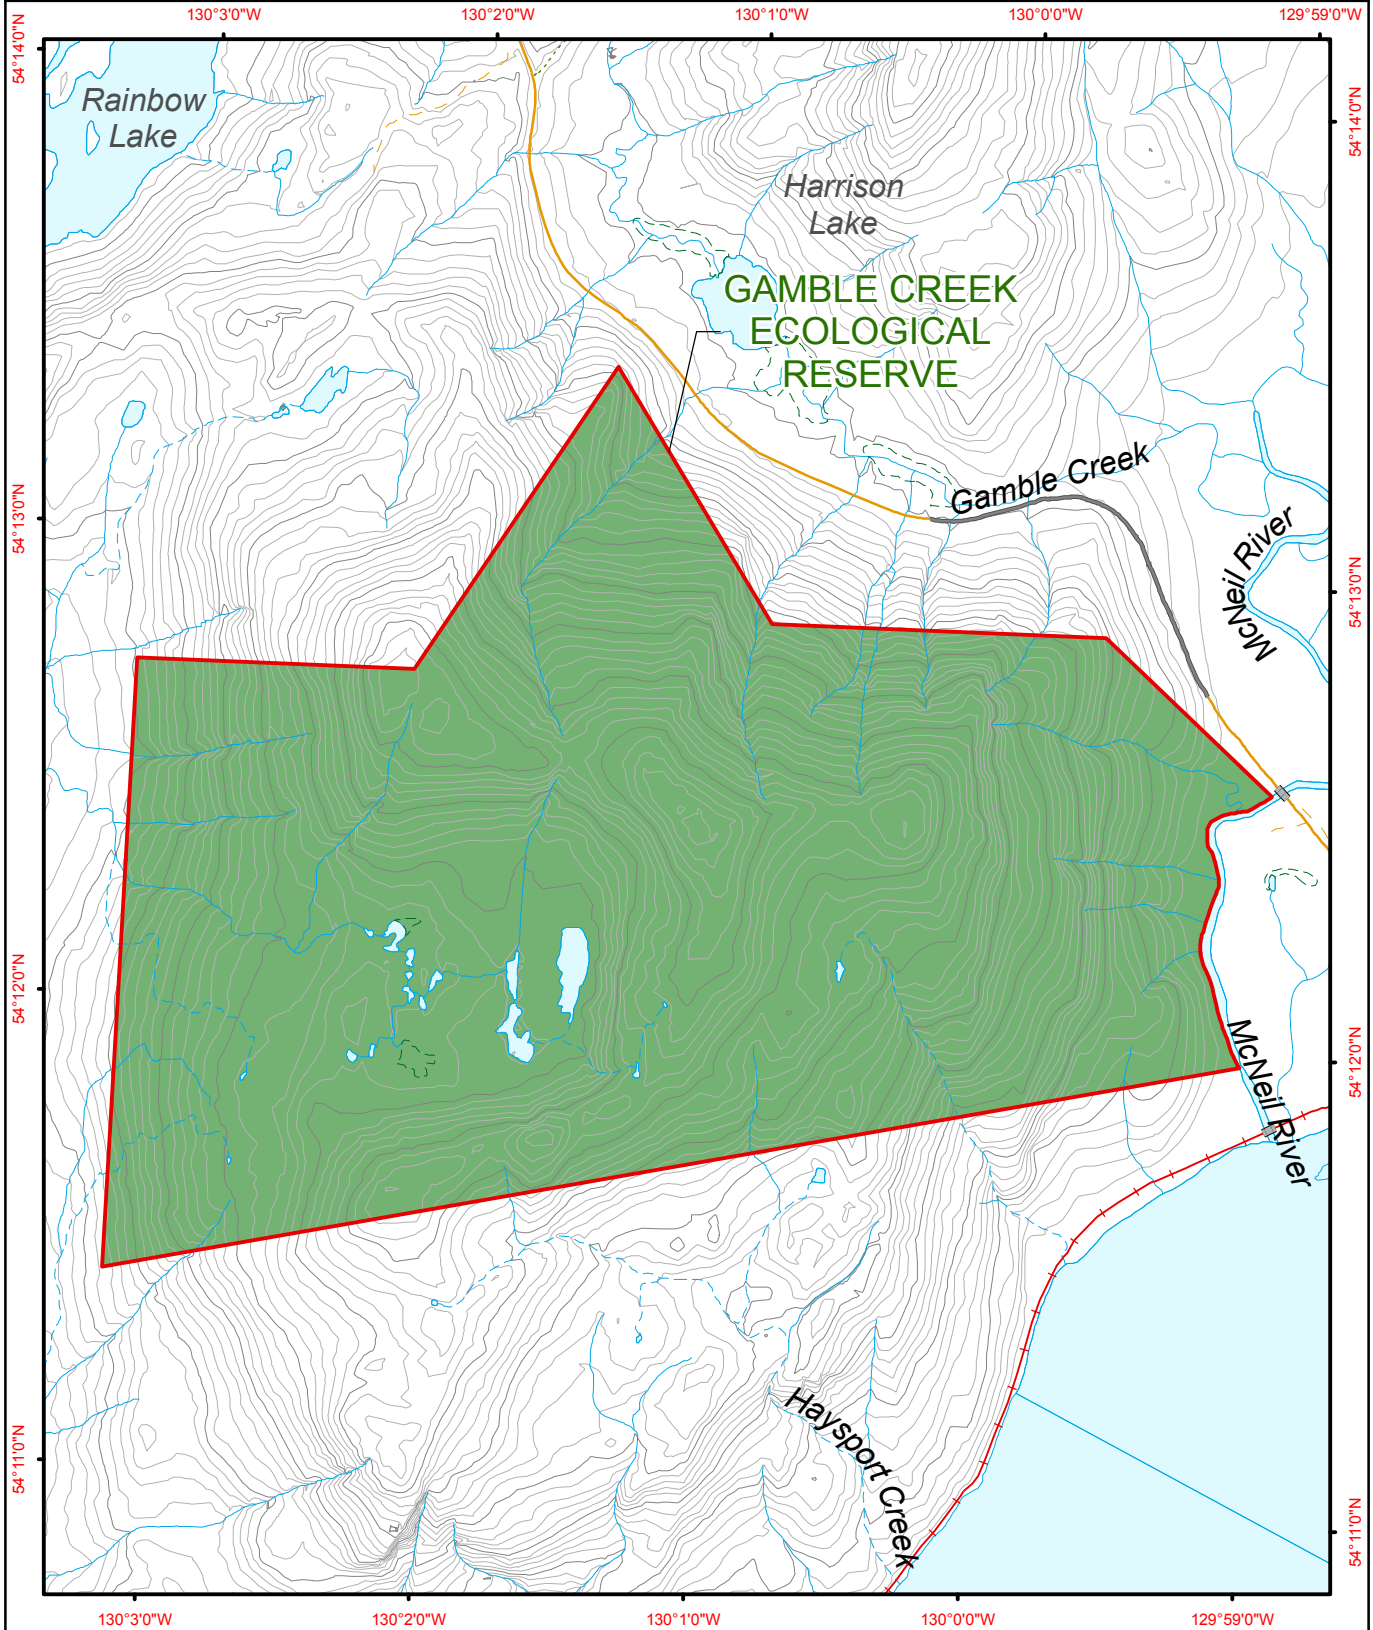

# Gamble Creek Ecological Reserve

- Ecological Reserve
- Other Protected Area

- Contour - 100 m
- Contour - 20 m
- Forest Service Road
- Road Permit

- River or Stream
- Marsh or Swamp
- Lake or Ocean

Project File: protected\_area\_template  
Date: September 14, 2010

**BCParks**