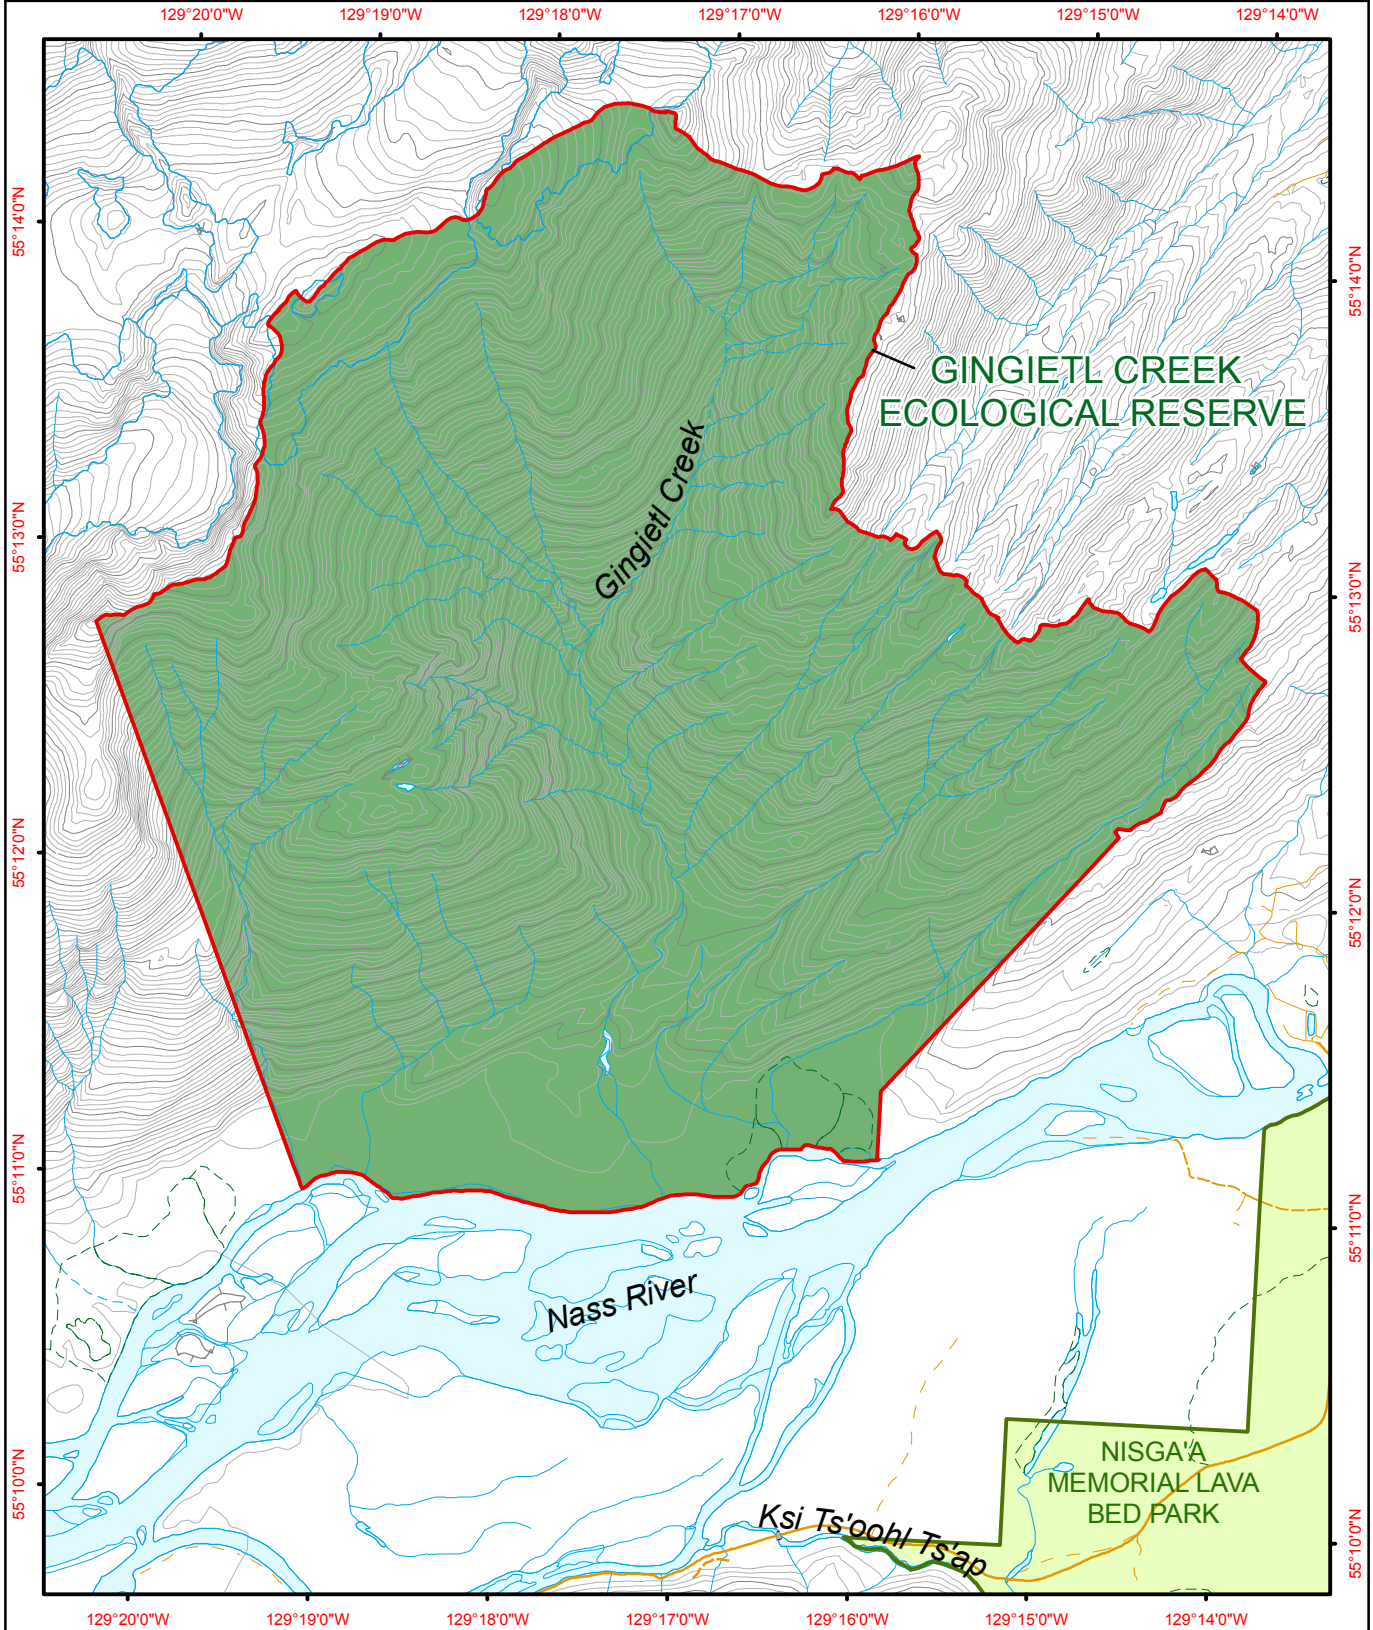

Gingietl Creek Ecological Reserve

- Ecological Reserve
- Other Protected Area

- Contour - 100 m
- Contour - 20 m
- Forest Service Road
- Road Permit

- River or Stream
- Marsh or Swamp
- Lake or Ocean

Project File: protected_area_template
Date: September 14, 2010