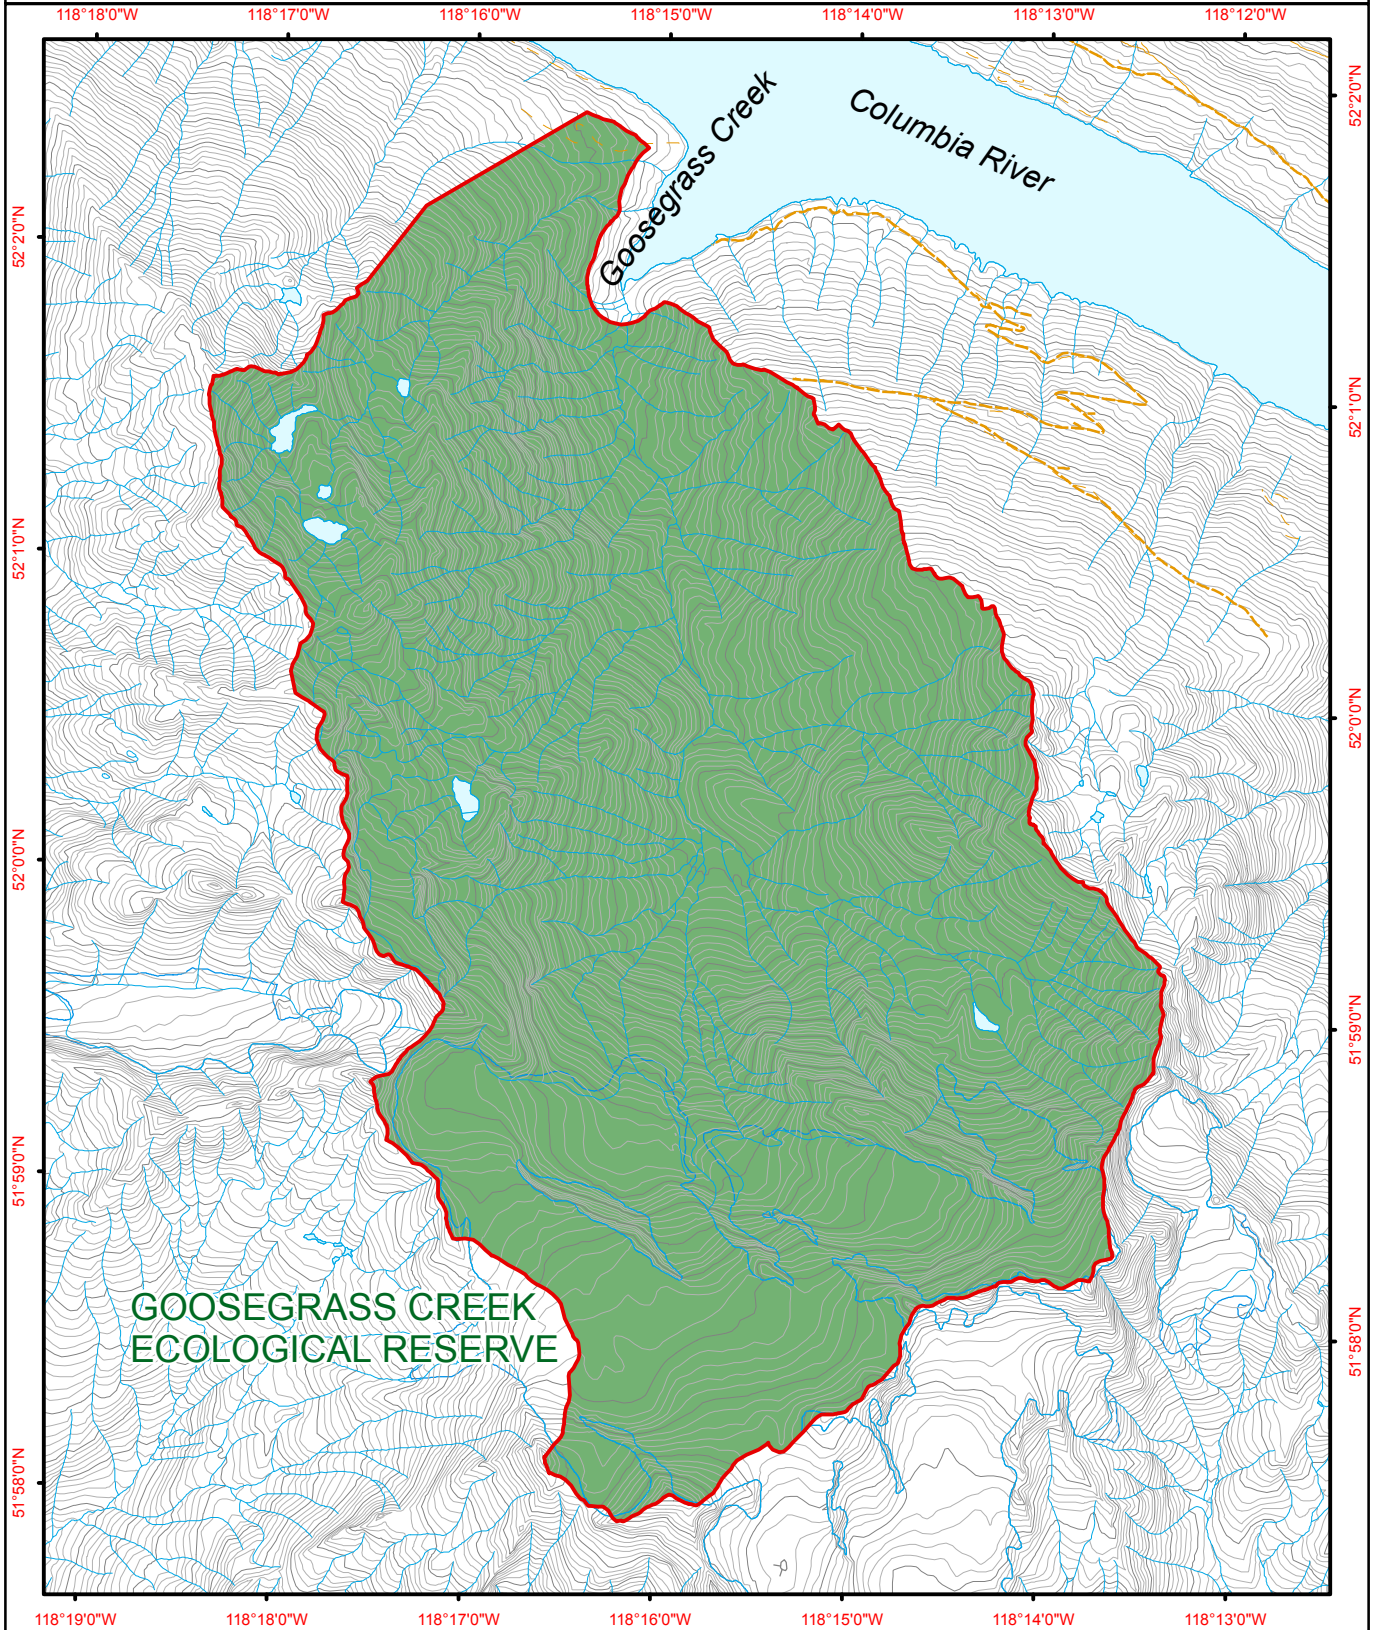

Goosegrass Creek Ecological Reserve

**GOOSEGRASS CREEK
ECOLOGICAL RESERVE**

- Ecological Reserve
- Other Protected Area

- Contour - 100 m
- Contour - 20 m
- Forest Service Road
- Road Permit

- River or Stream
- Marsh or Swamp
- Lake or Ocean