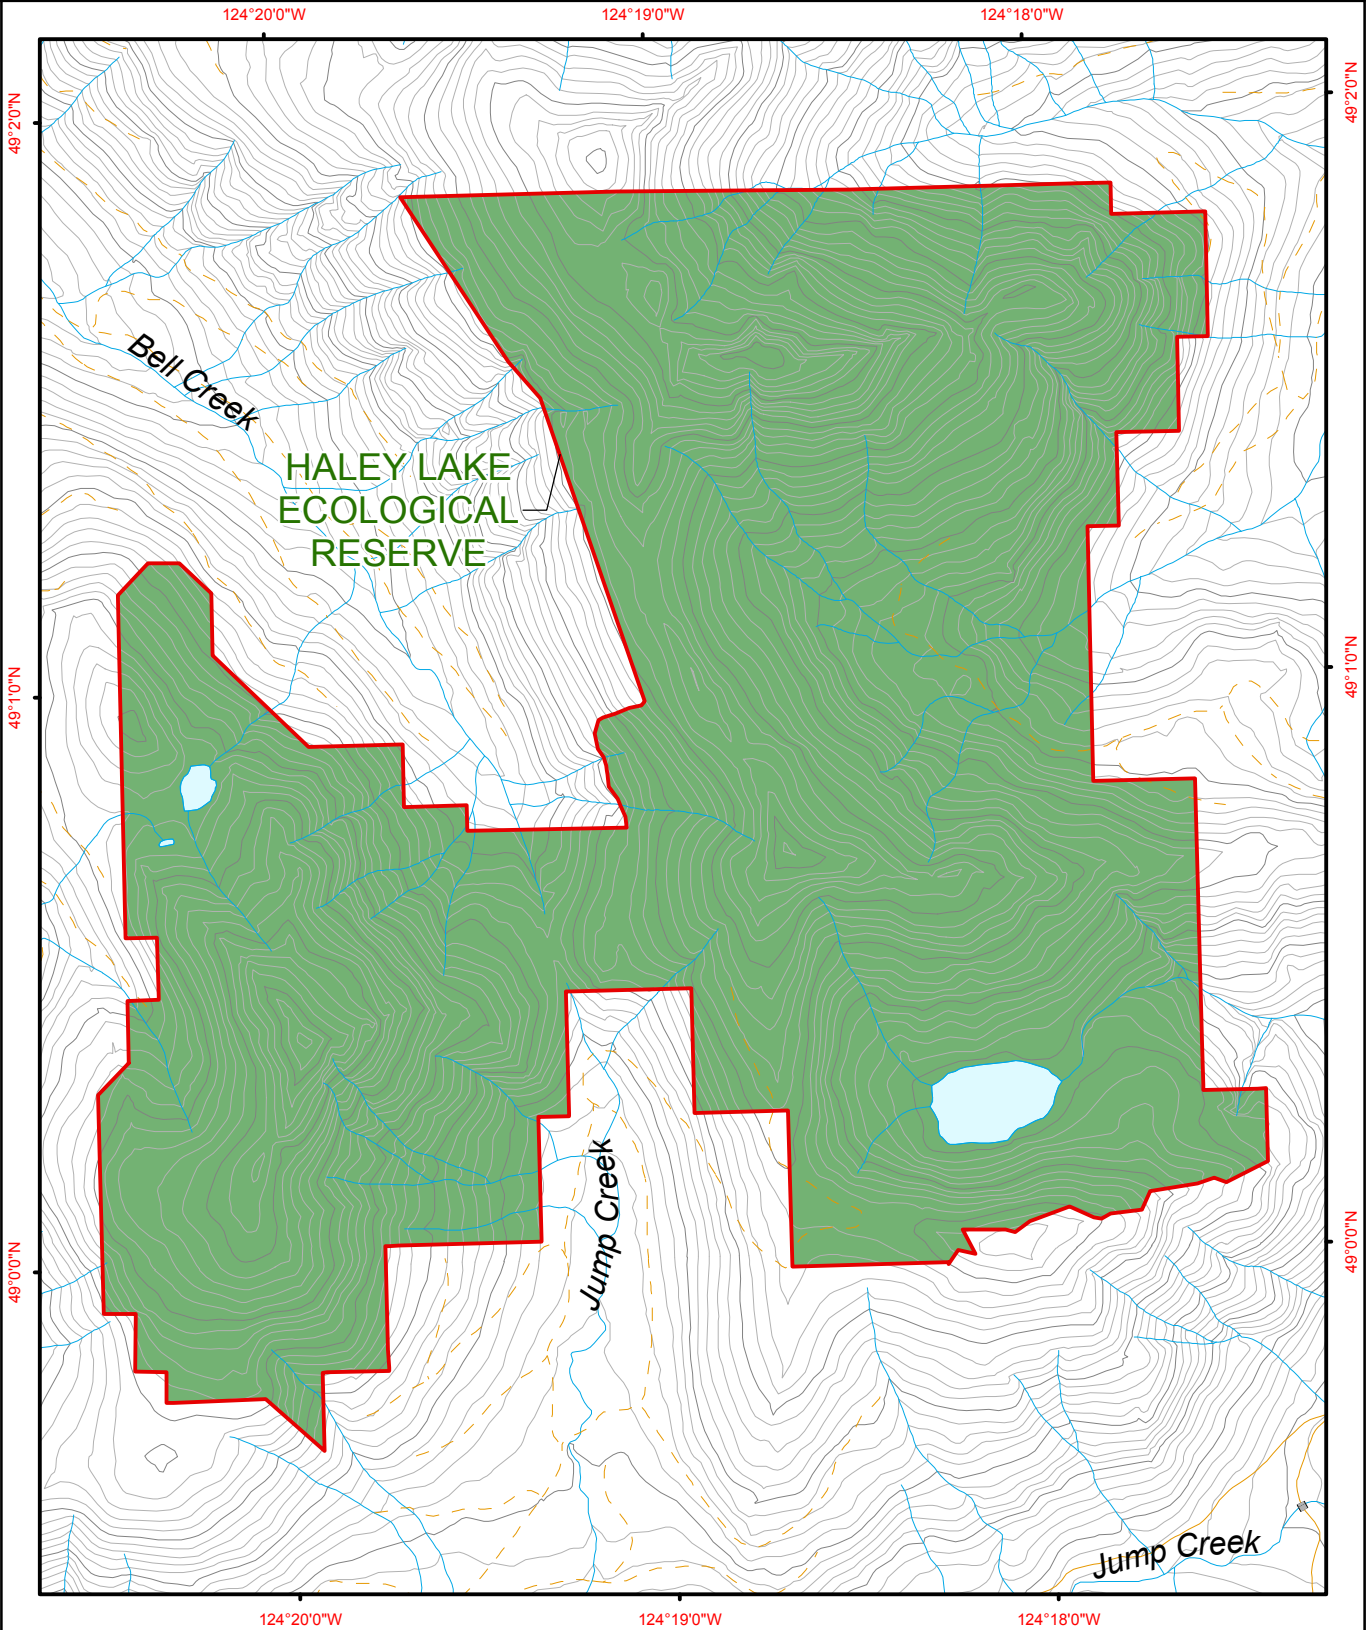

Haley Lake Ecological Reserve

- | | | | | | |
|---|----------------------|---|---------------------|---|-----------------|
|  | Ecological Reserve |  | Contour - 100 m |  | River or Stream |
|  | Other Protected Area |  | Contour - 20 m |  | Marsh or Swamp |
| | |  | Forest Service Road |  | Lake or Ocean |
| | |  | Road Permit | | |

BCParks

Project File: protected_area_template
Date: September 14, 2010