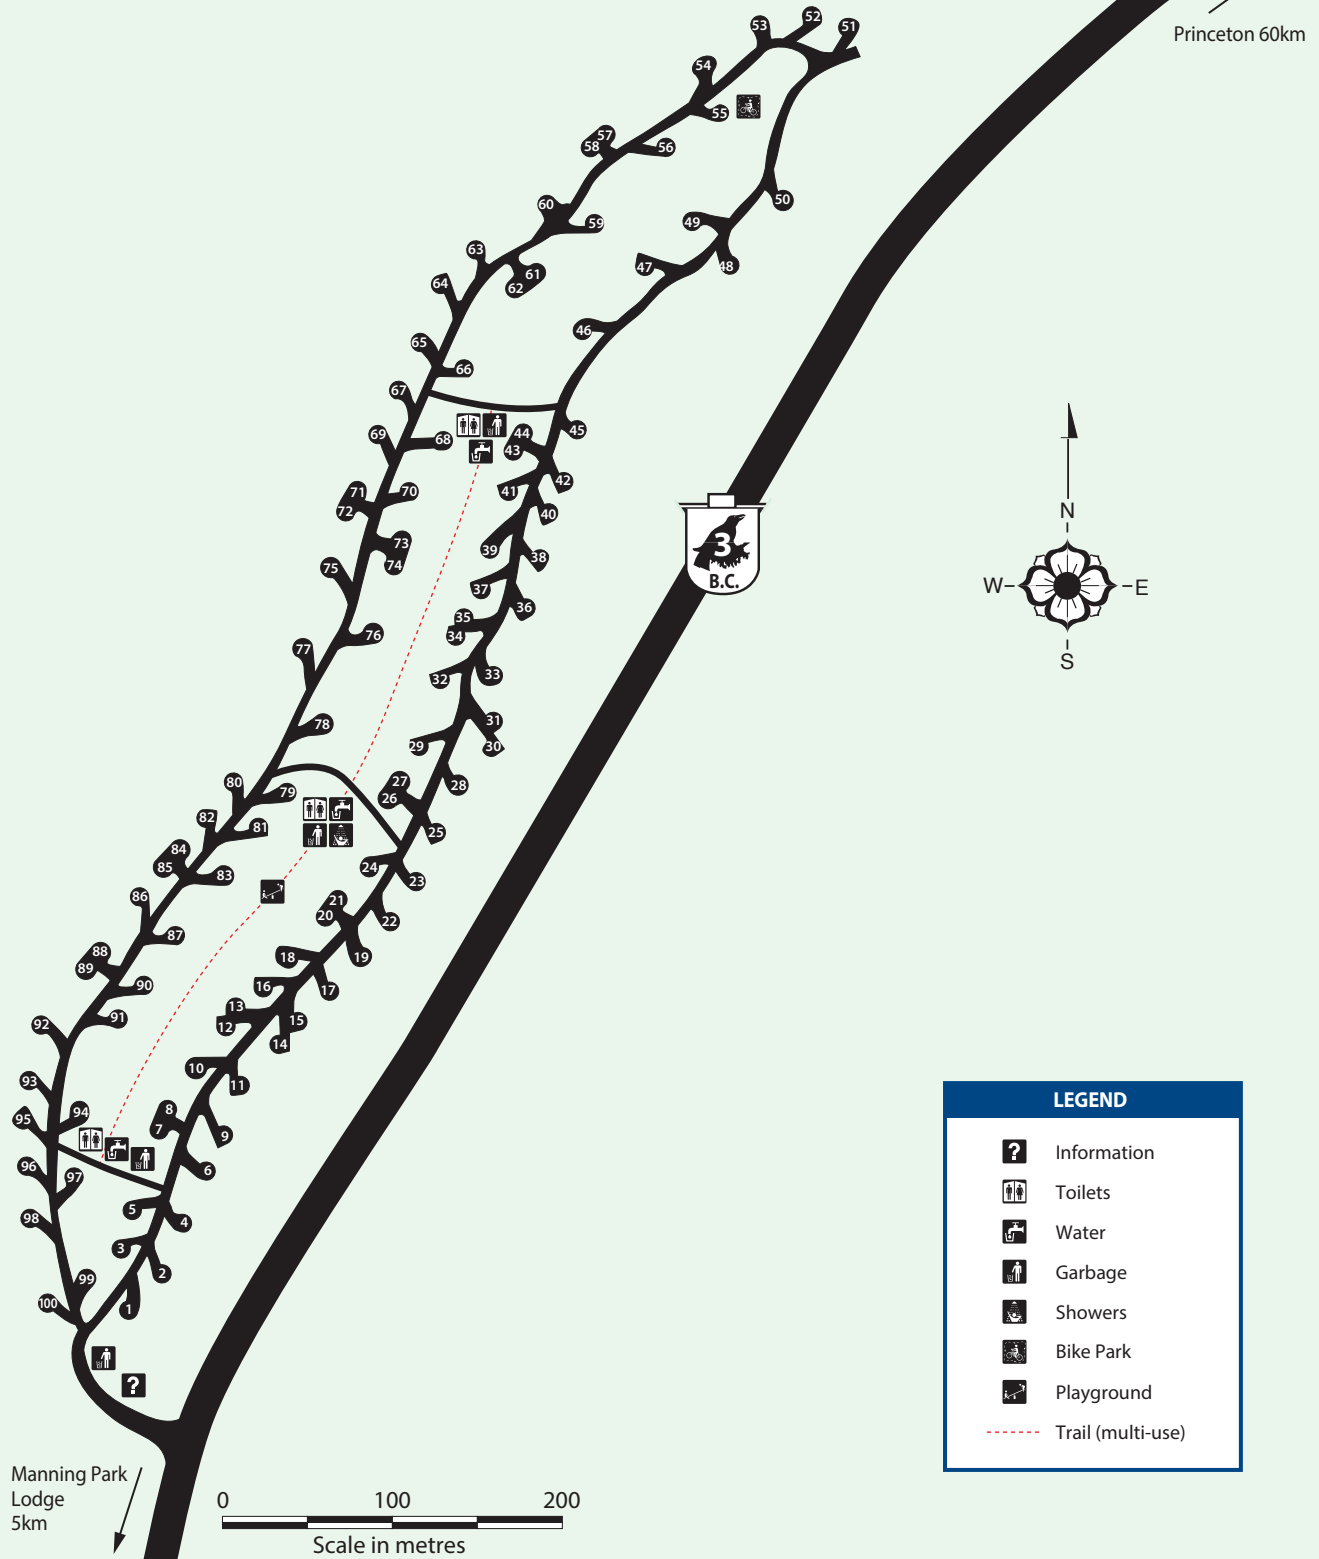

Hampton Campground

E. C. Manning Provincial Park

LEGEND

- Information
- Toilets
- Water
- Garbage
- Showers
- Bike Park
- Playground
- Trail (multi-use)