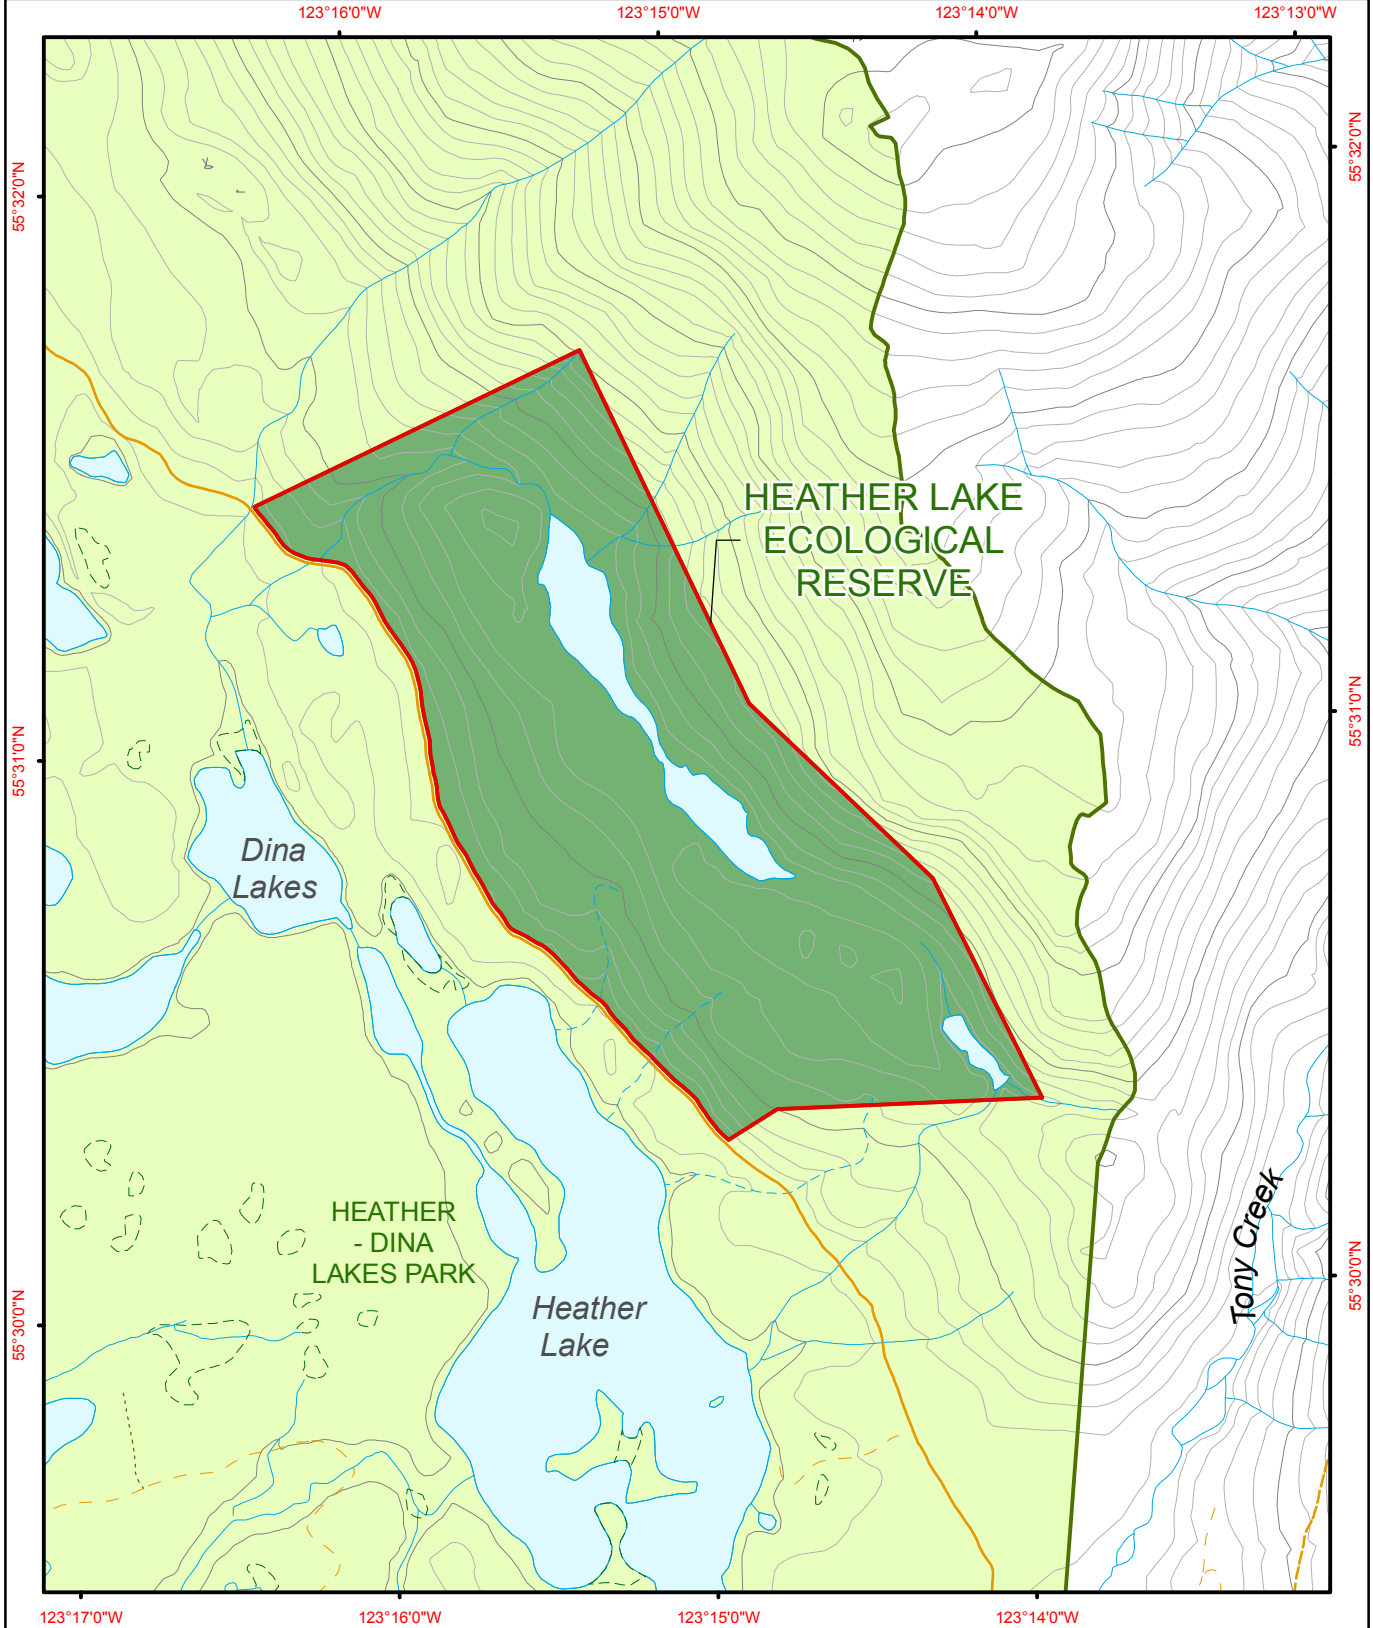

Heather Lake Ecological Reserve

- Ecological Reserve
- Other Protected Area

- Contour - 100 m
- Contour - 20 m
- Forest Service Road
- Road Permit

- River or Stream
- Marsh or Swamp
- Lake or Ocean

BCParks

Project File: protected_area_template
Date: September 14, 2010