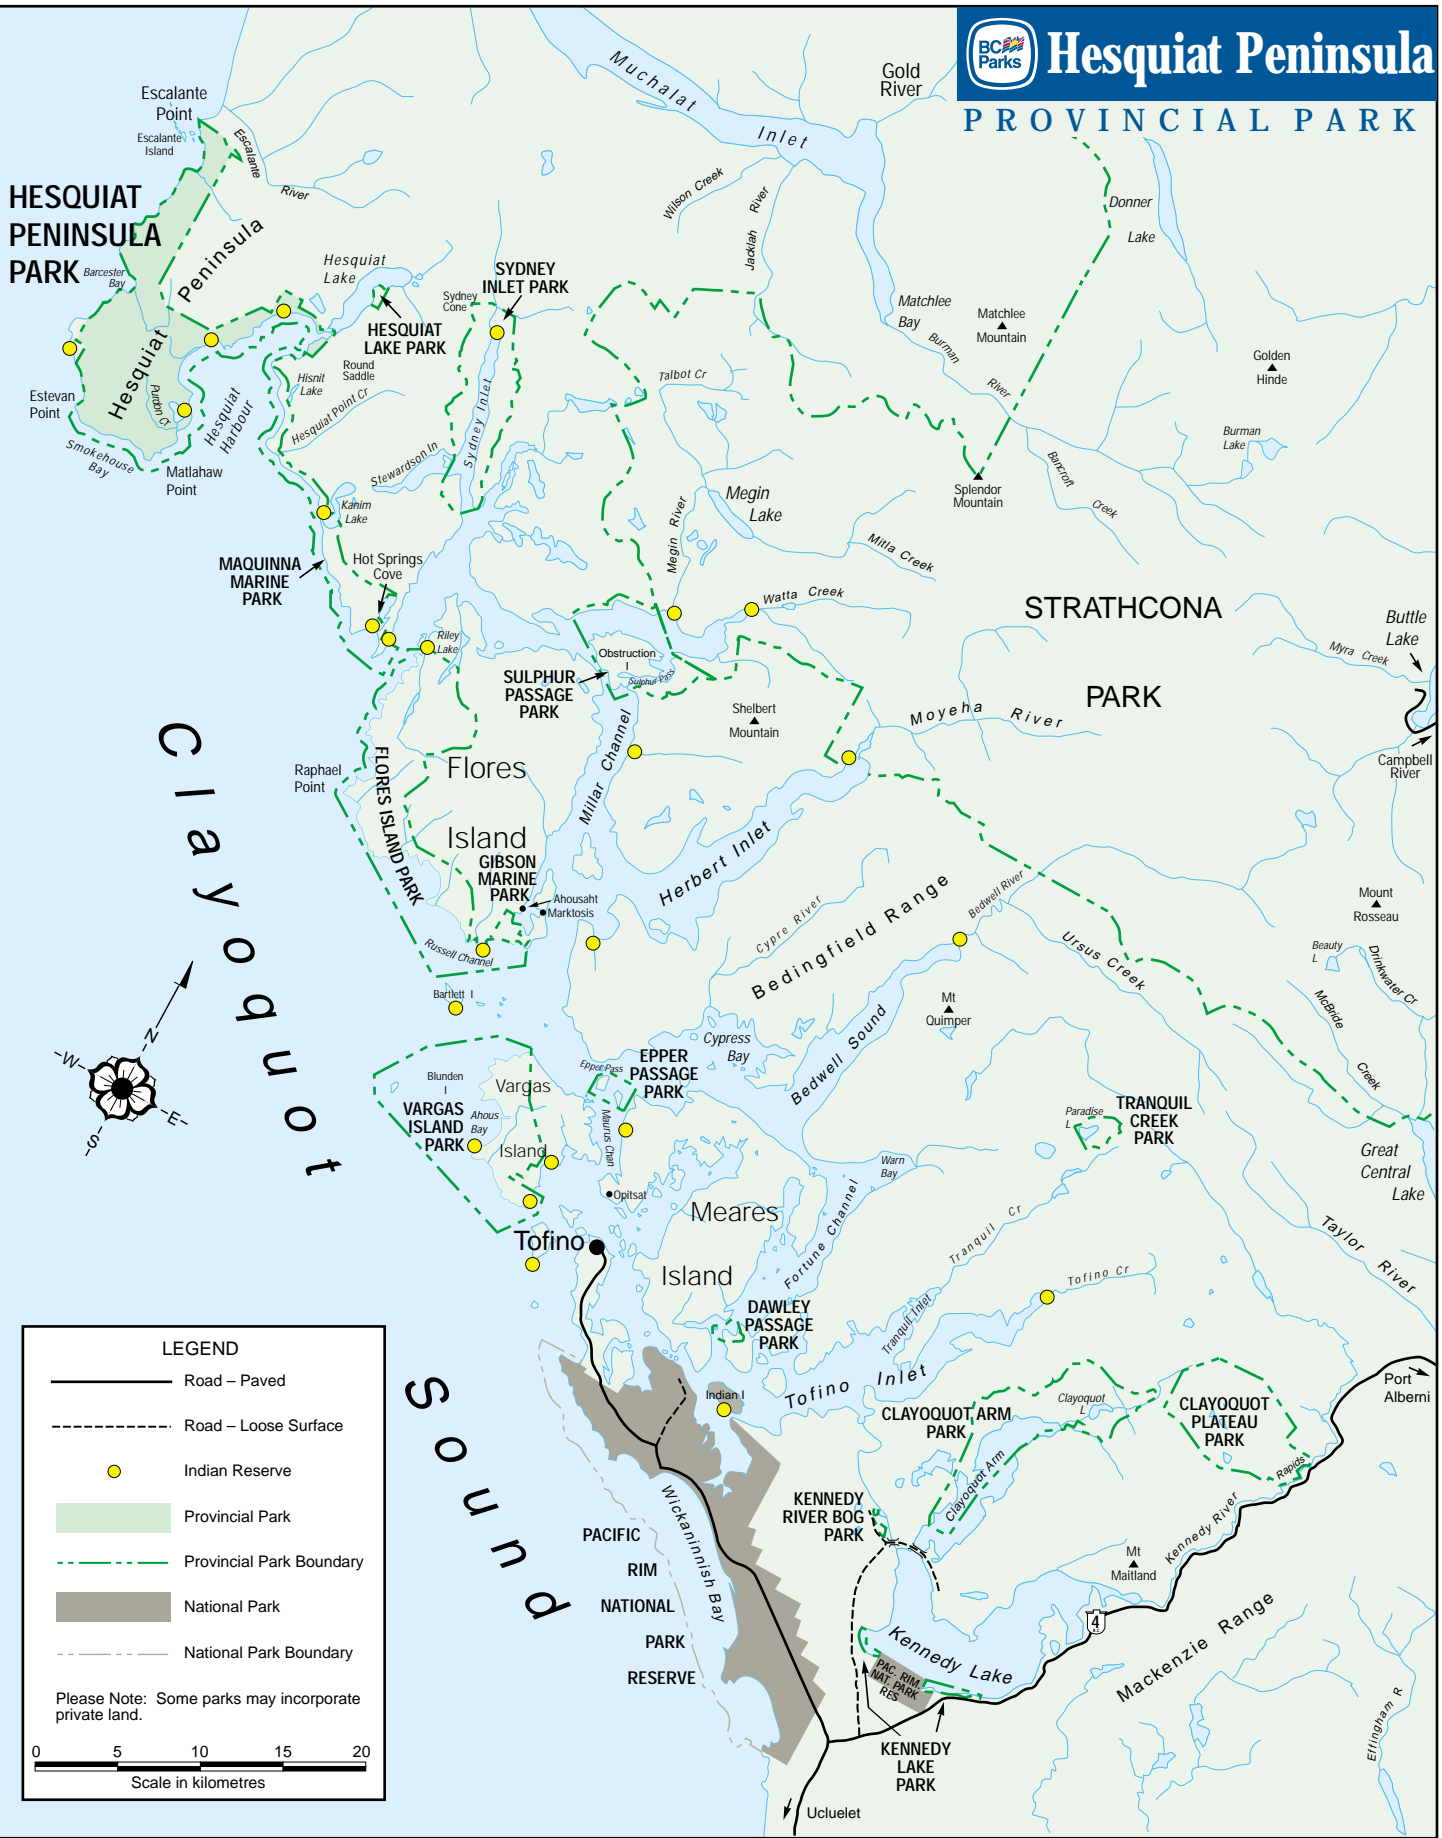

**BC Parks** **Hesquiat Peninsula**  
PROVINCIAL PARK

**HESQUIAT PENINSULA PARK**

CLAYOQUOT

Sound

**LEGEND**

- Road - Paved
- Road - Loose Surface
- Indian Reserve
- Provincial Park
- Provincial Park Boundary
- National Park
- National Park Boundary

Please Note: Some parks may incorporate private land.

0 5 10 15 20  
Scale in kilometres