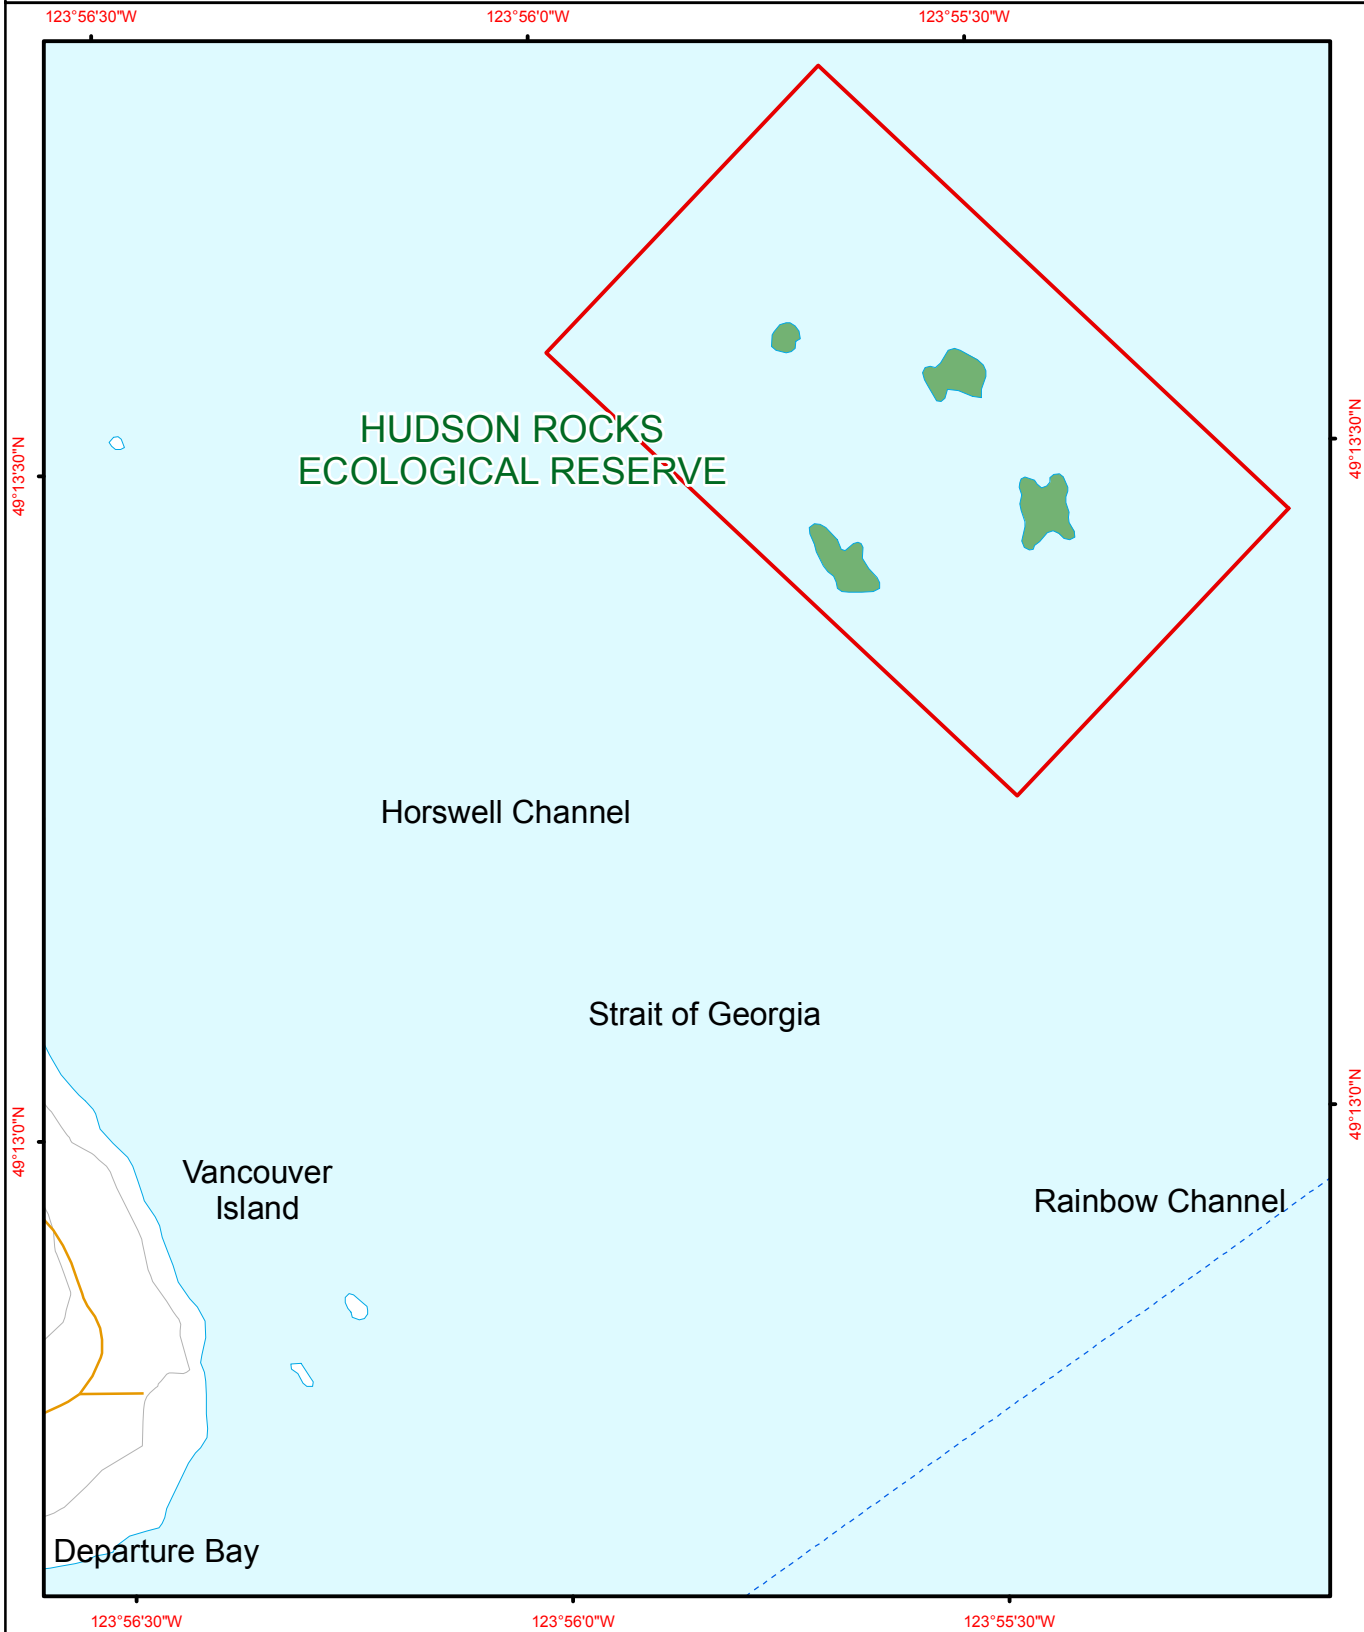

# Hudson Rocks Ecological Reserve

<p>BRITISH COLUMBIA The Best Place on Earth</p>	<p>BC Parks</p>	Ecological Reserve	Contour - 100 m	River or Stream	
		Other Protected Area	Contour - 20 m	Marsh or Swamp	
		Forest Service Road	Road Permit	Lake or Ocean	