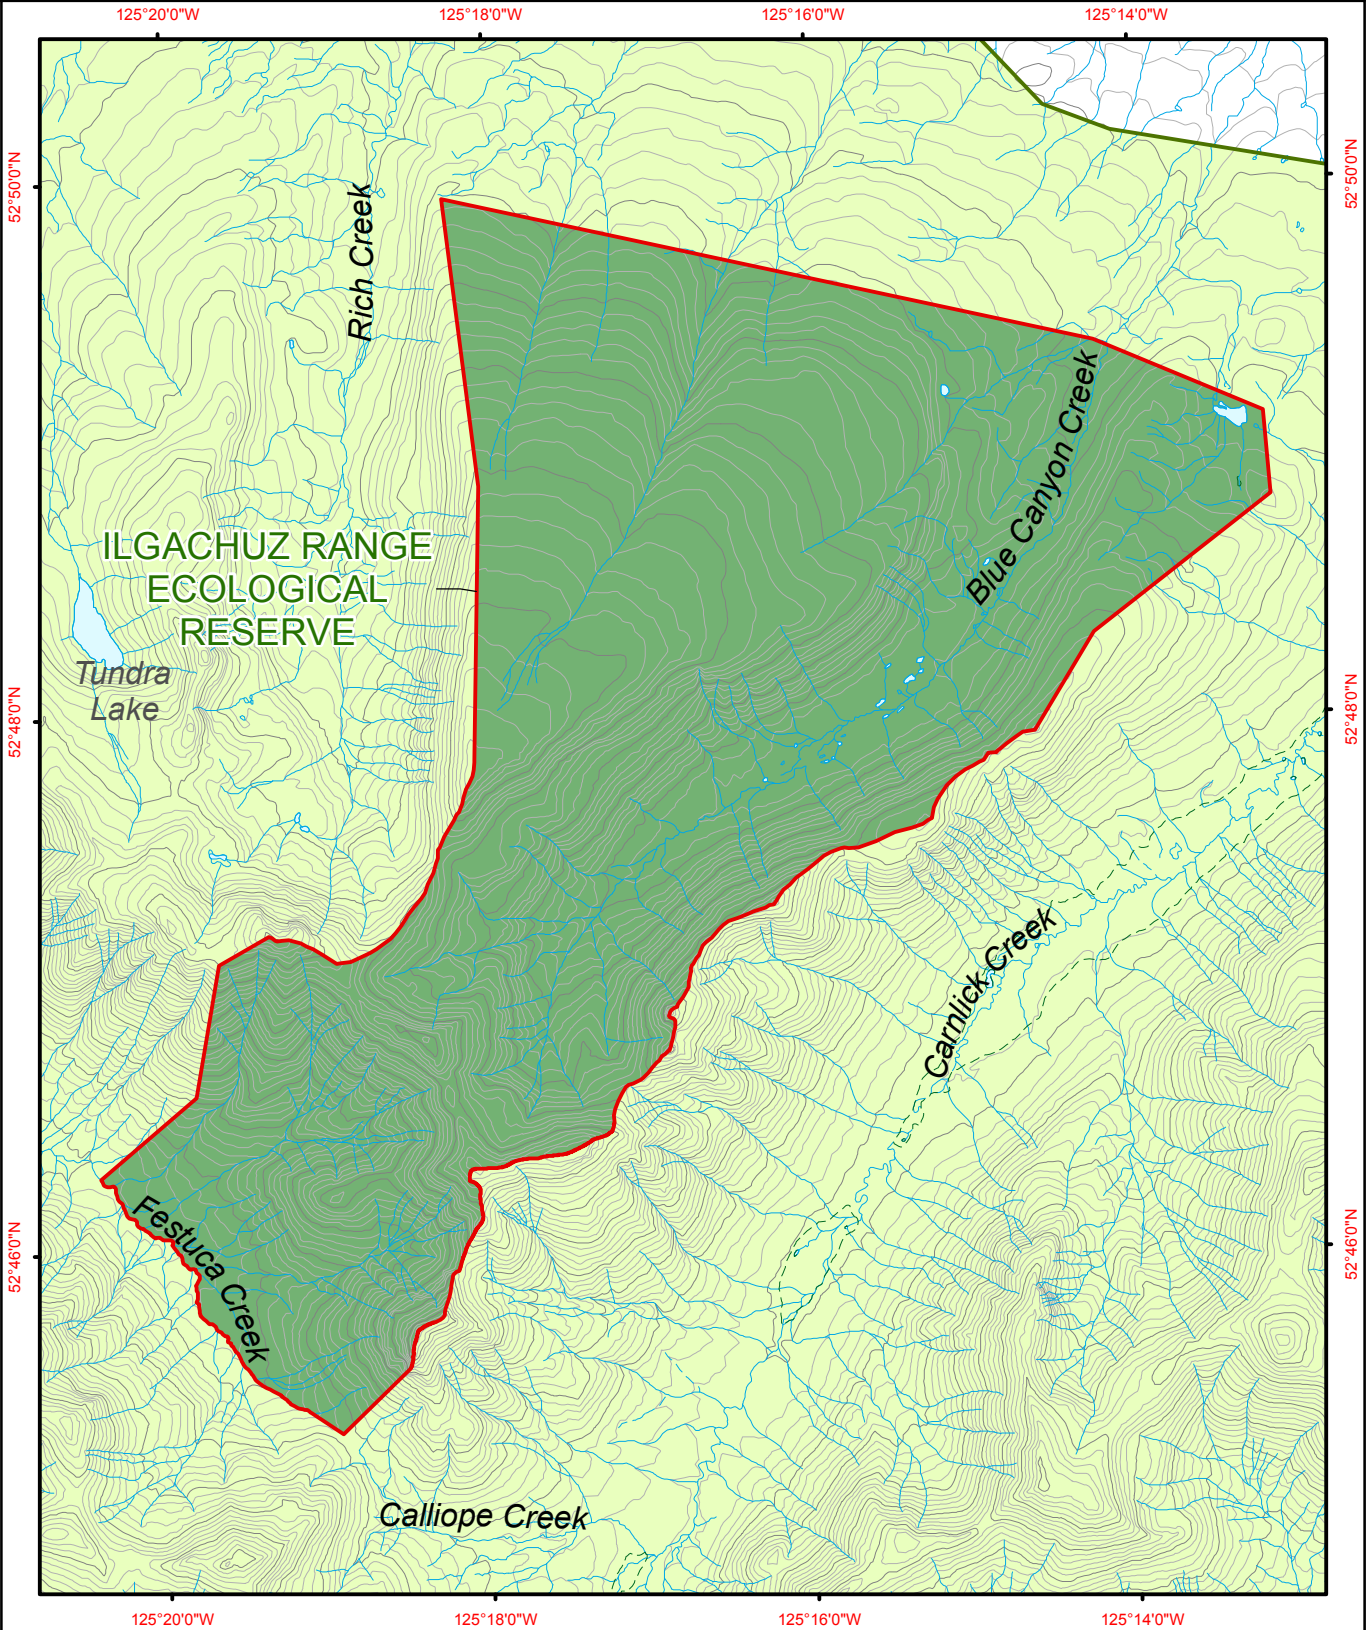

Ilgachuz Range Ecological Reserve

<p>BRITISH COLUMBIA The Best Place on Earth</p>	<p>BC Parks</p>	Ecological Reserve	Contour - 100 m	River or Stream	
		Other Protected Area	Contour - 20 m	Marsh or Swamp	
		Forest Service Road	Road Permit	Lake or Ocean	

0 500 1,000 1,500 2,000 2,500
Metres

Project File: protected_area_template
Date: September 14, 2010