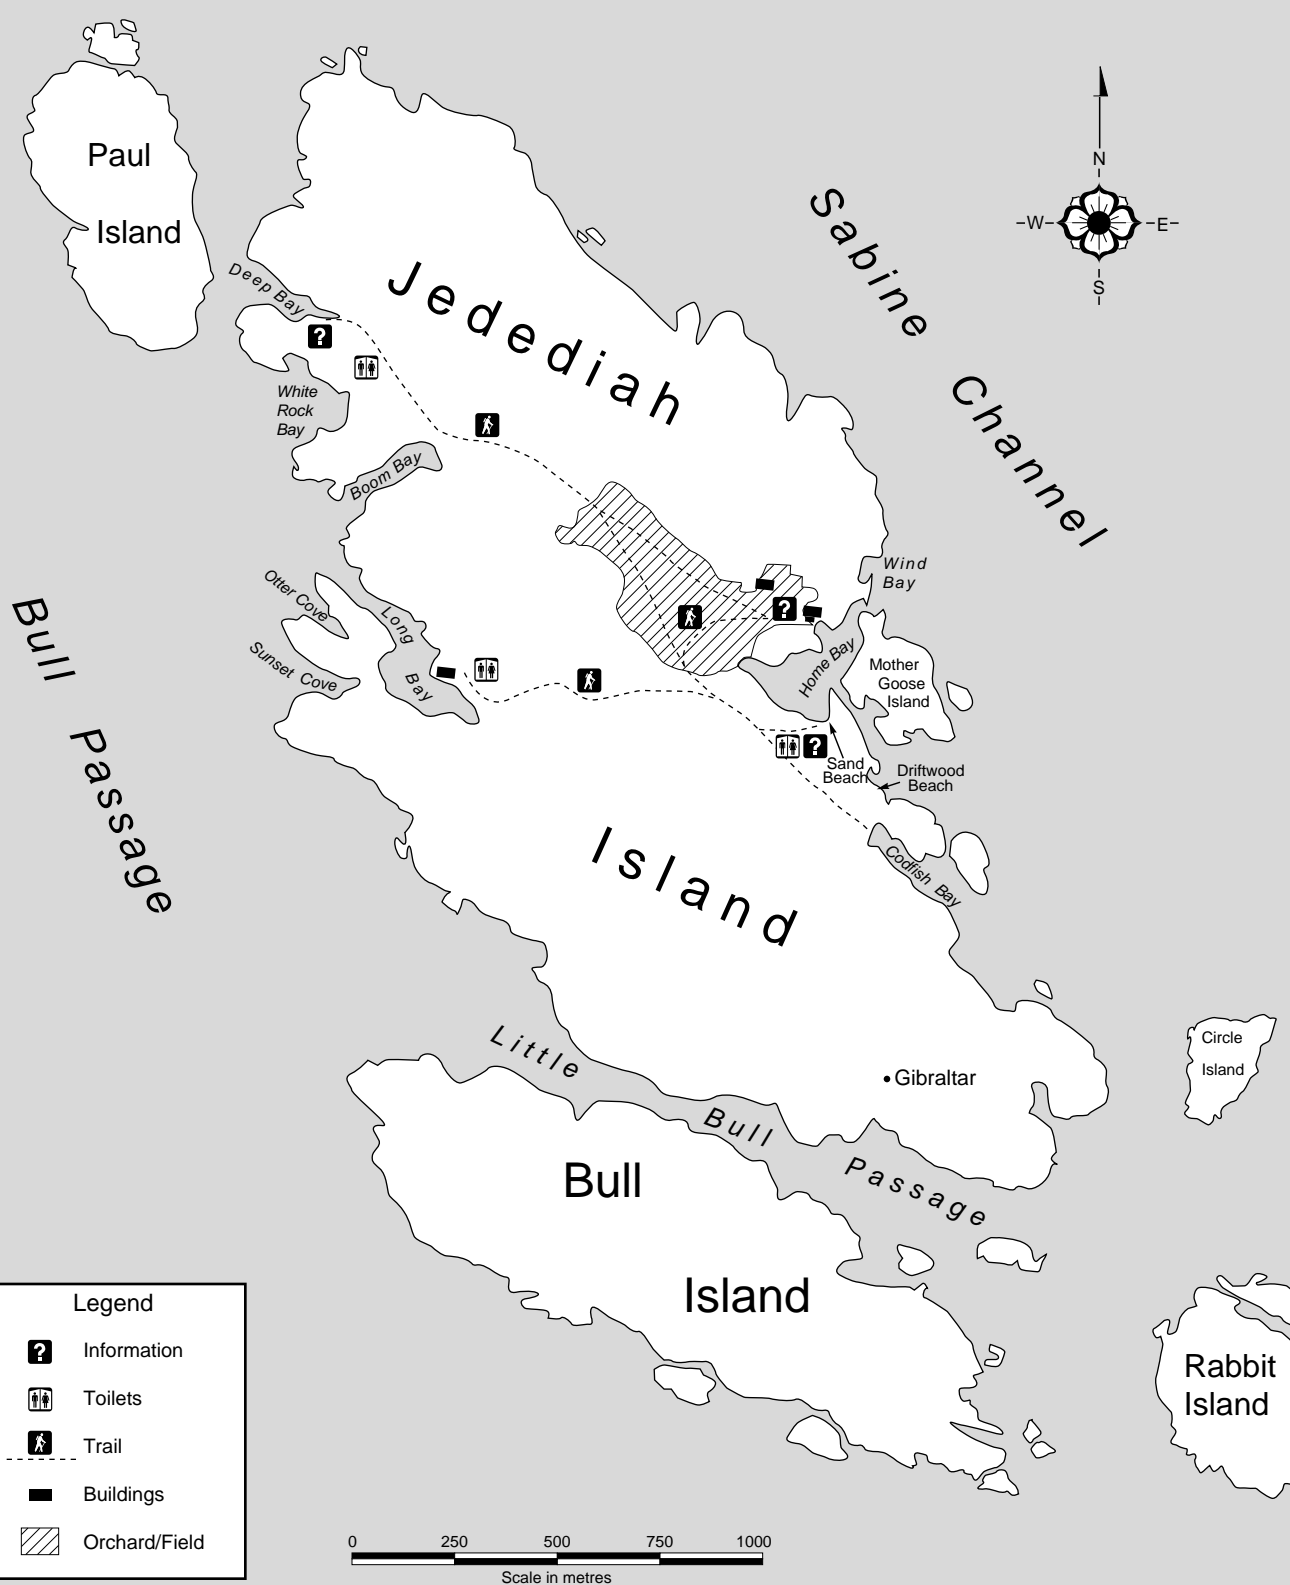

# Features of Jedediah Island Marine Park

Legend	
	Information
	Toilets
	Trail
	Buildings
	Orchard/Field