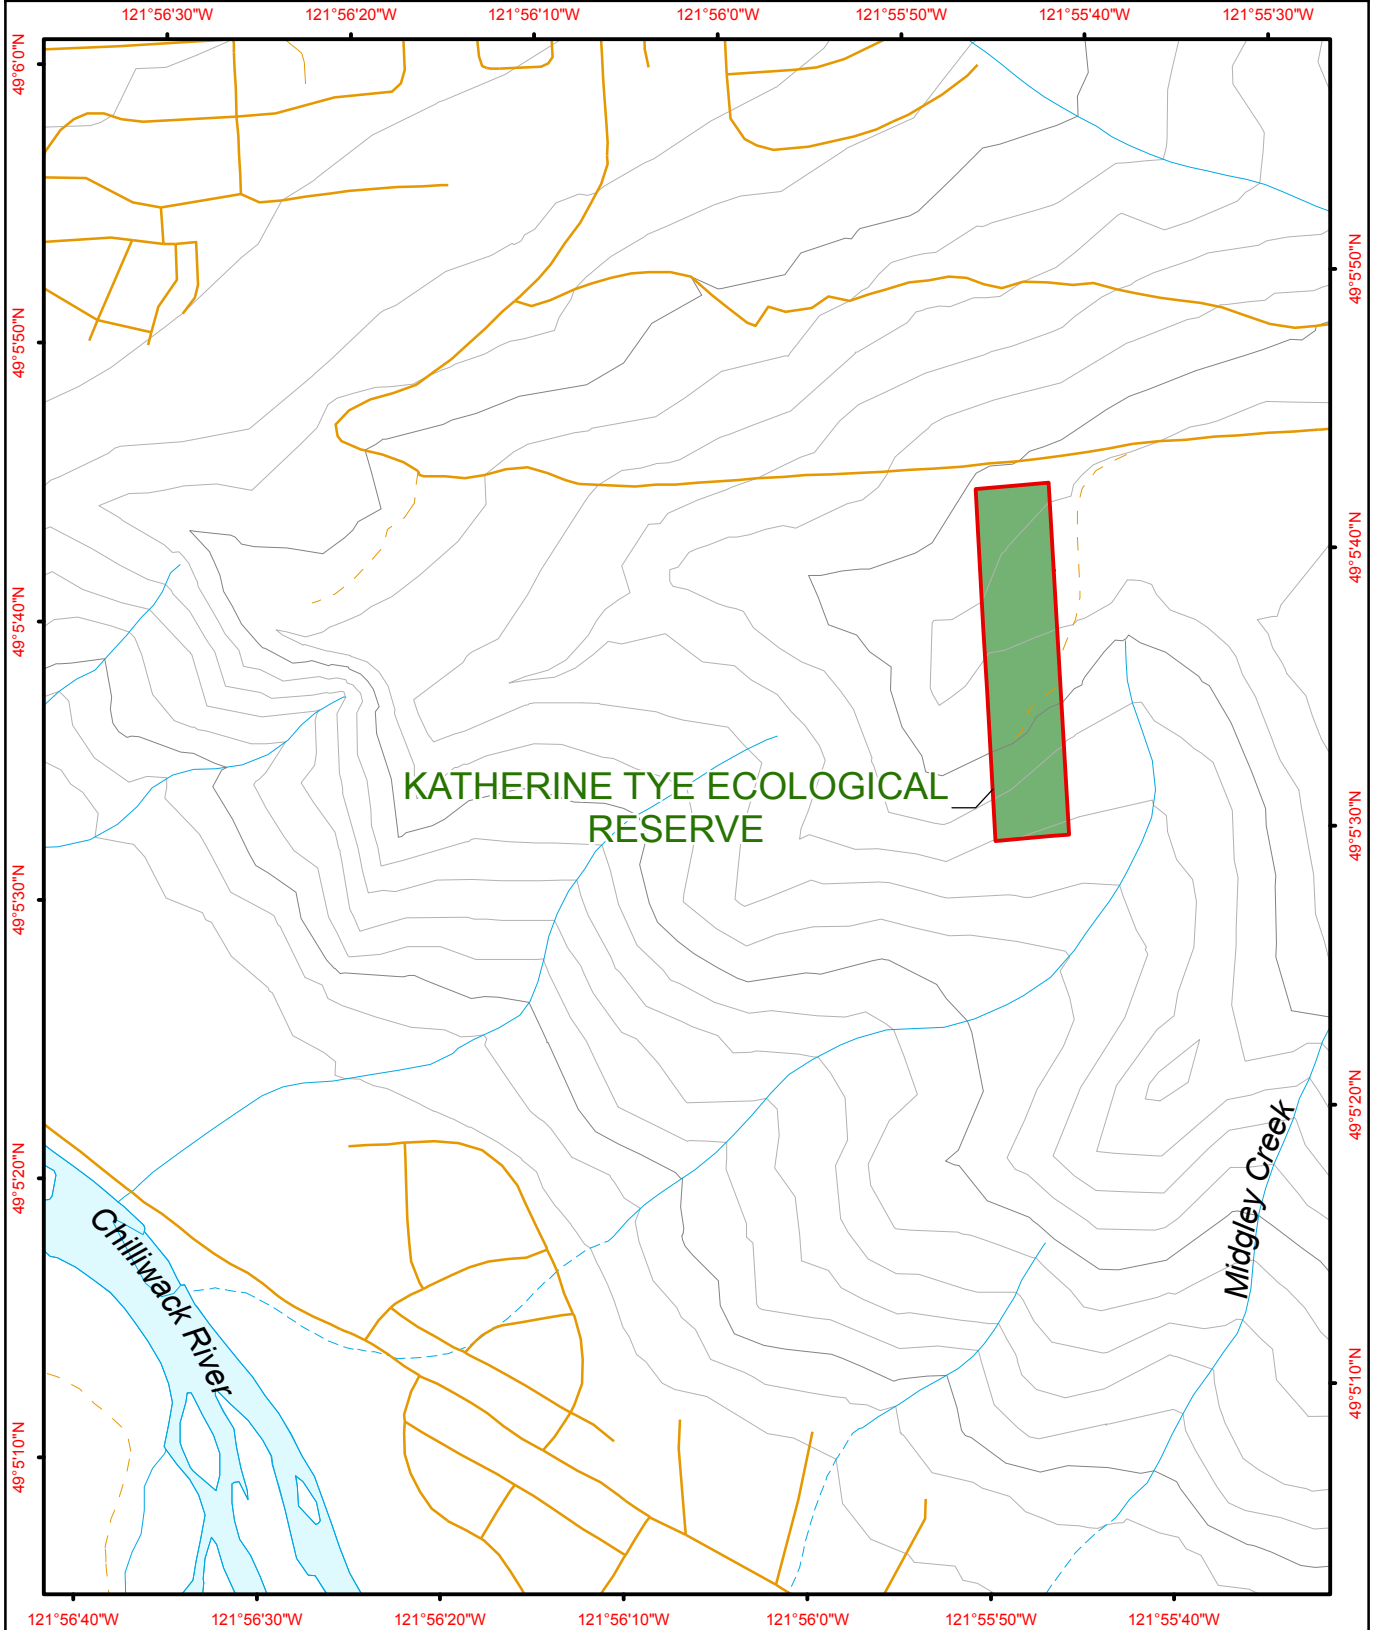

Katherine Tye Ecological Reserve

KATHERINE TYE ECOLOGICAL RESERVE

Chilliwack River

Midgley Creek

BRITISH COLUMBIA
The Best Place on Earth

0 50 100 150 200 250
Metres

 Ecological Reserve	 Contour - 100 m	 River or Stream
 Other Protected Area	 Contour - 20 m	 Marsh or Swamp
	 Forest Service Road	 Lake or Ocean
	 Road Permit	

Project File: protected_area_template
Date: September 14, 2010