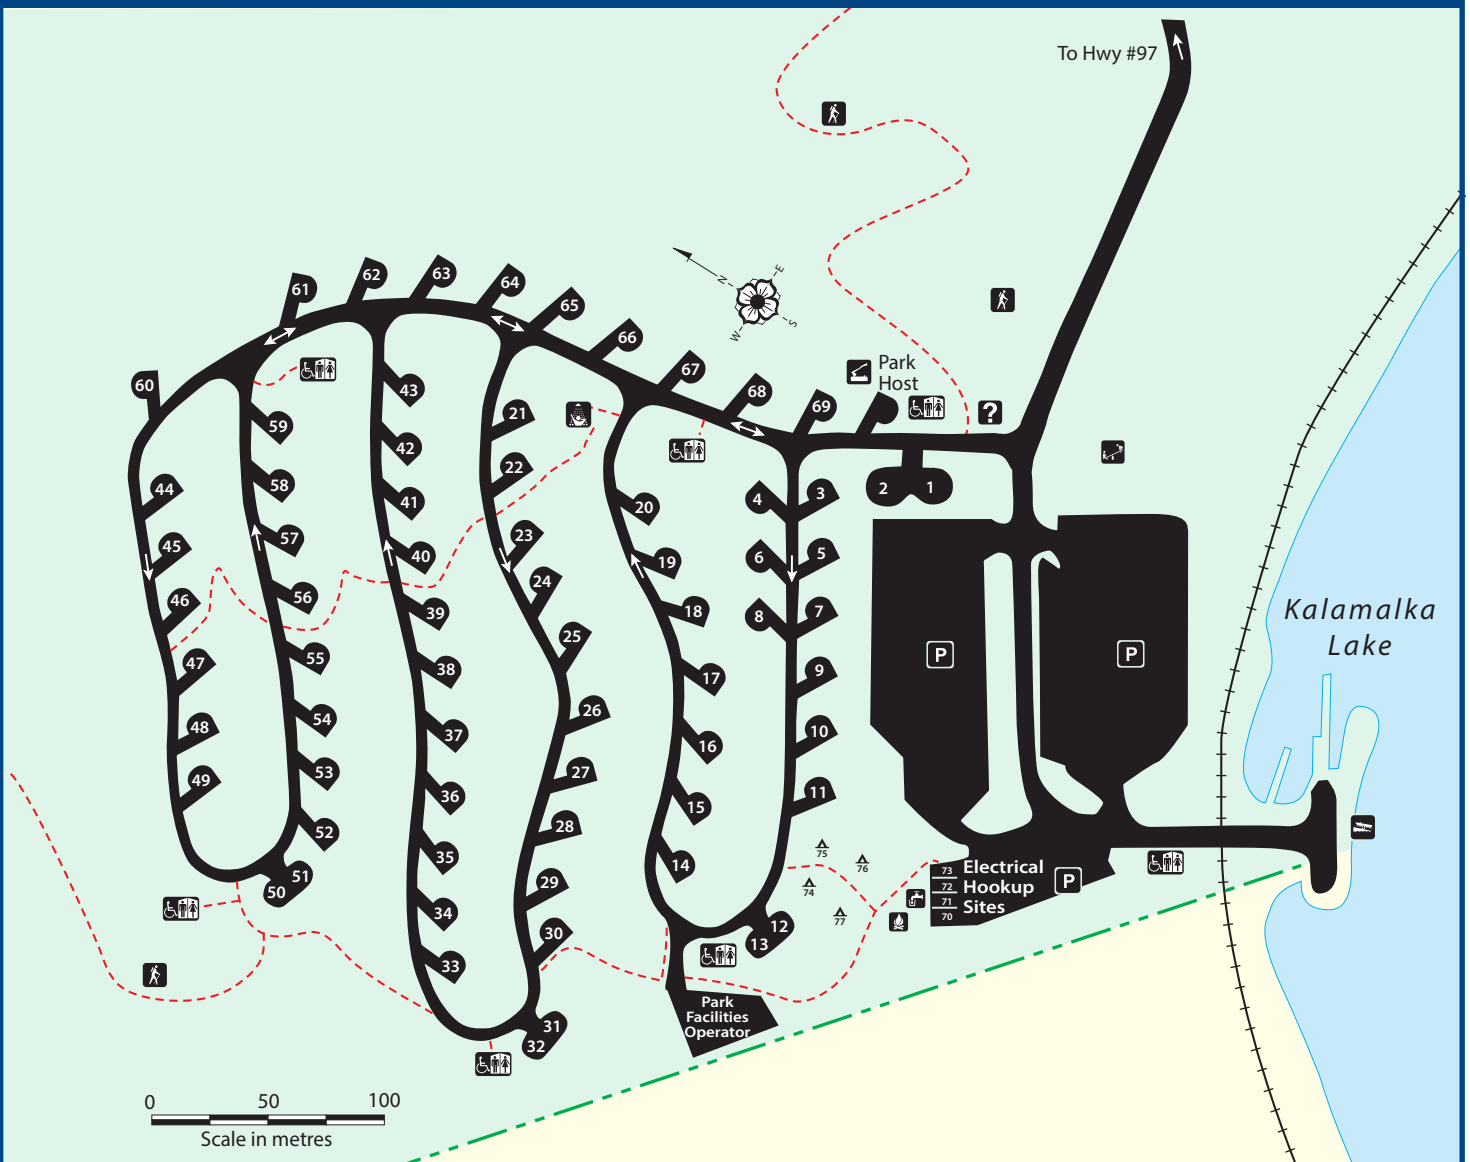

Kekuli Bay Provincial Park

LEGEND	
	Information Shelter
	Parking
	Vehicle/Tent Camping
	Walk-in Tent Camping
	Toilets, Water, Garbage
	Shower Building
	Fresh Water
	Firewood
	Fire Pit
	Hiking Trail
	Boat Launch
	Playground
	Trail
	Railroad
	Park Boundary