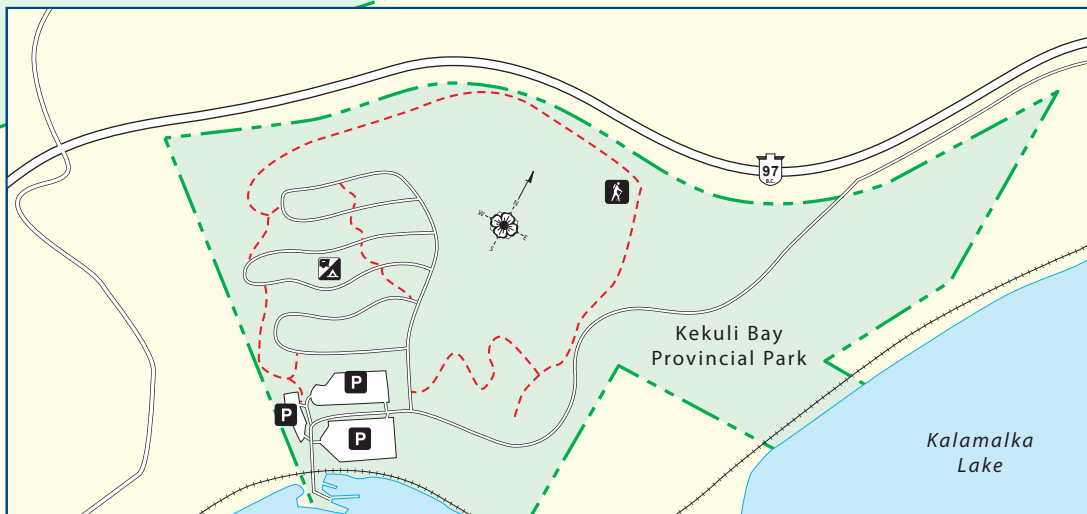

Kekuli Bay Provincial Park

LEGEND	
	Information Shelter
	Parking
	Vehicle/Tent Camping
	Walk-in Tent Camping
	Toilets, Water, Garbage
	Shower Building
	Fresh Water
	Firewood
	Fire Pit
	Hiking Trail
	Boat Launch
	Playground
	Trail
	Railroad
	Park Boundary