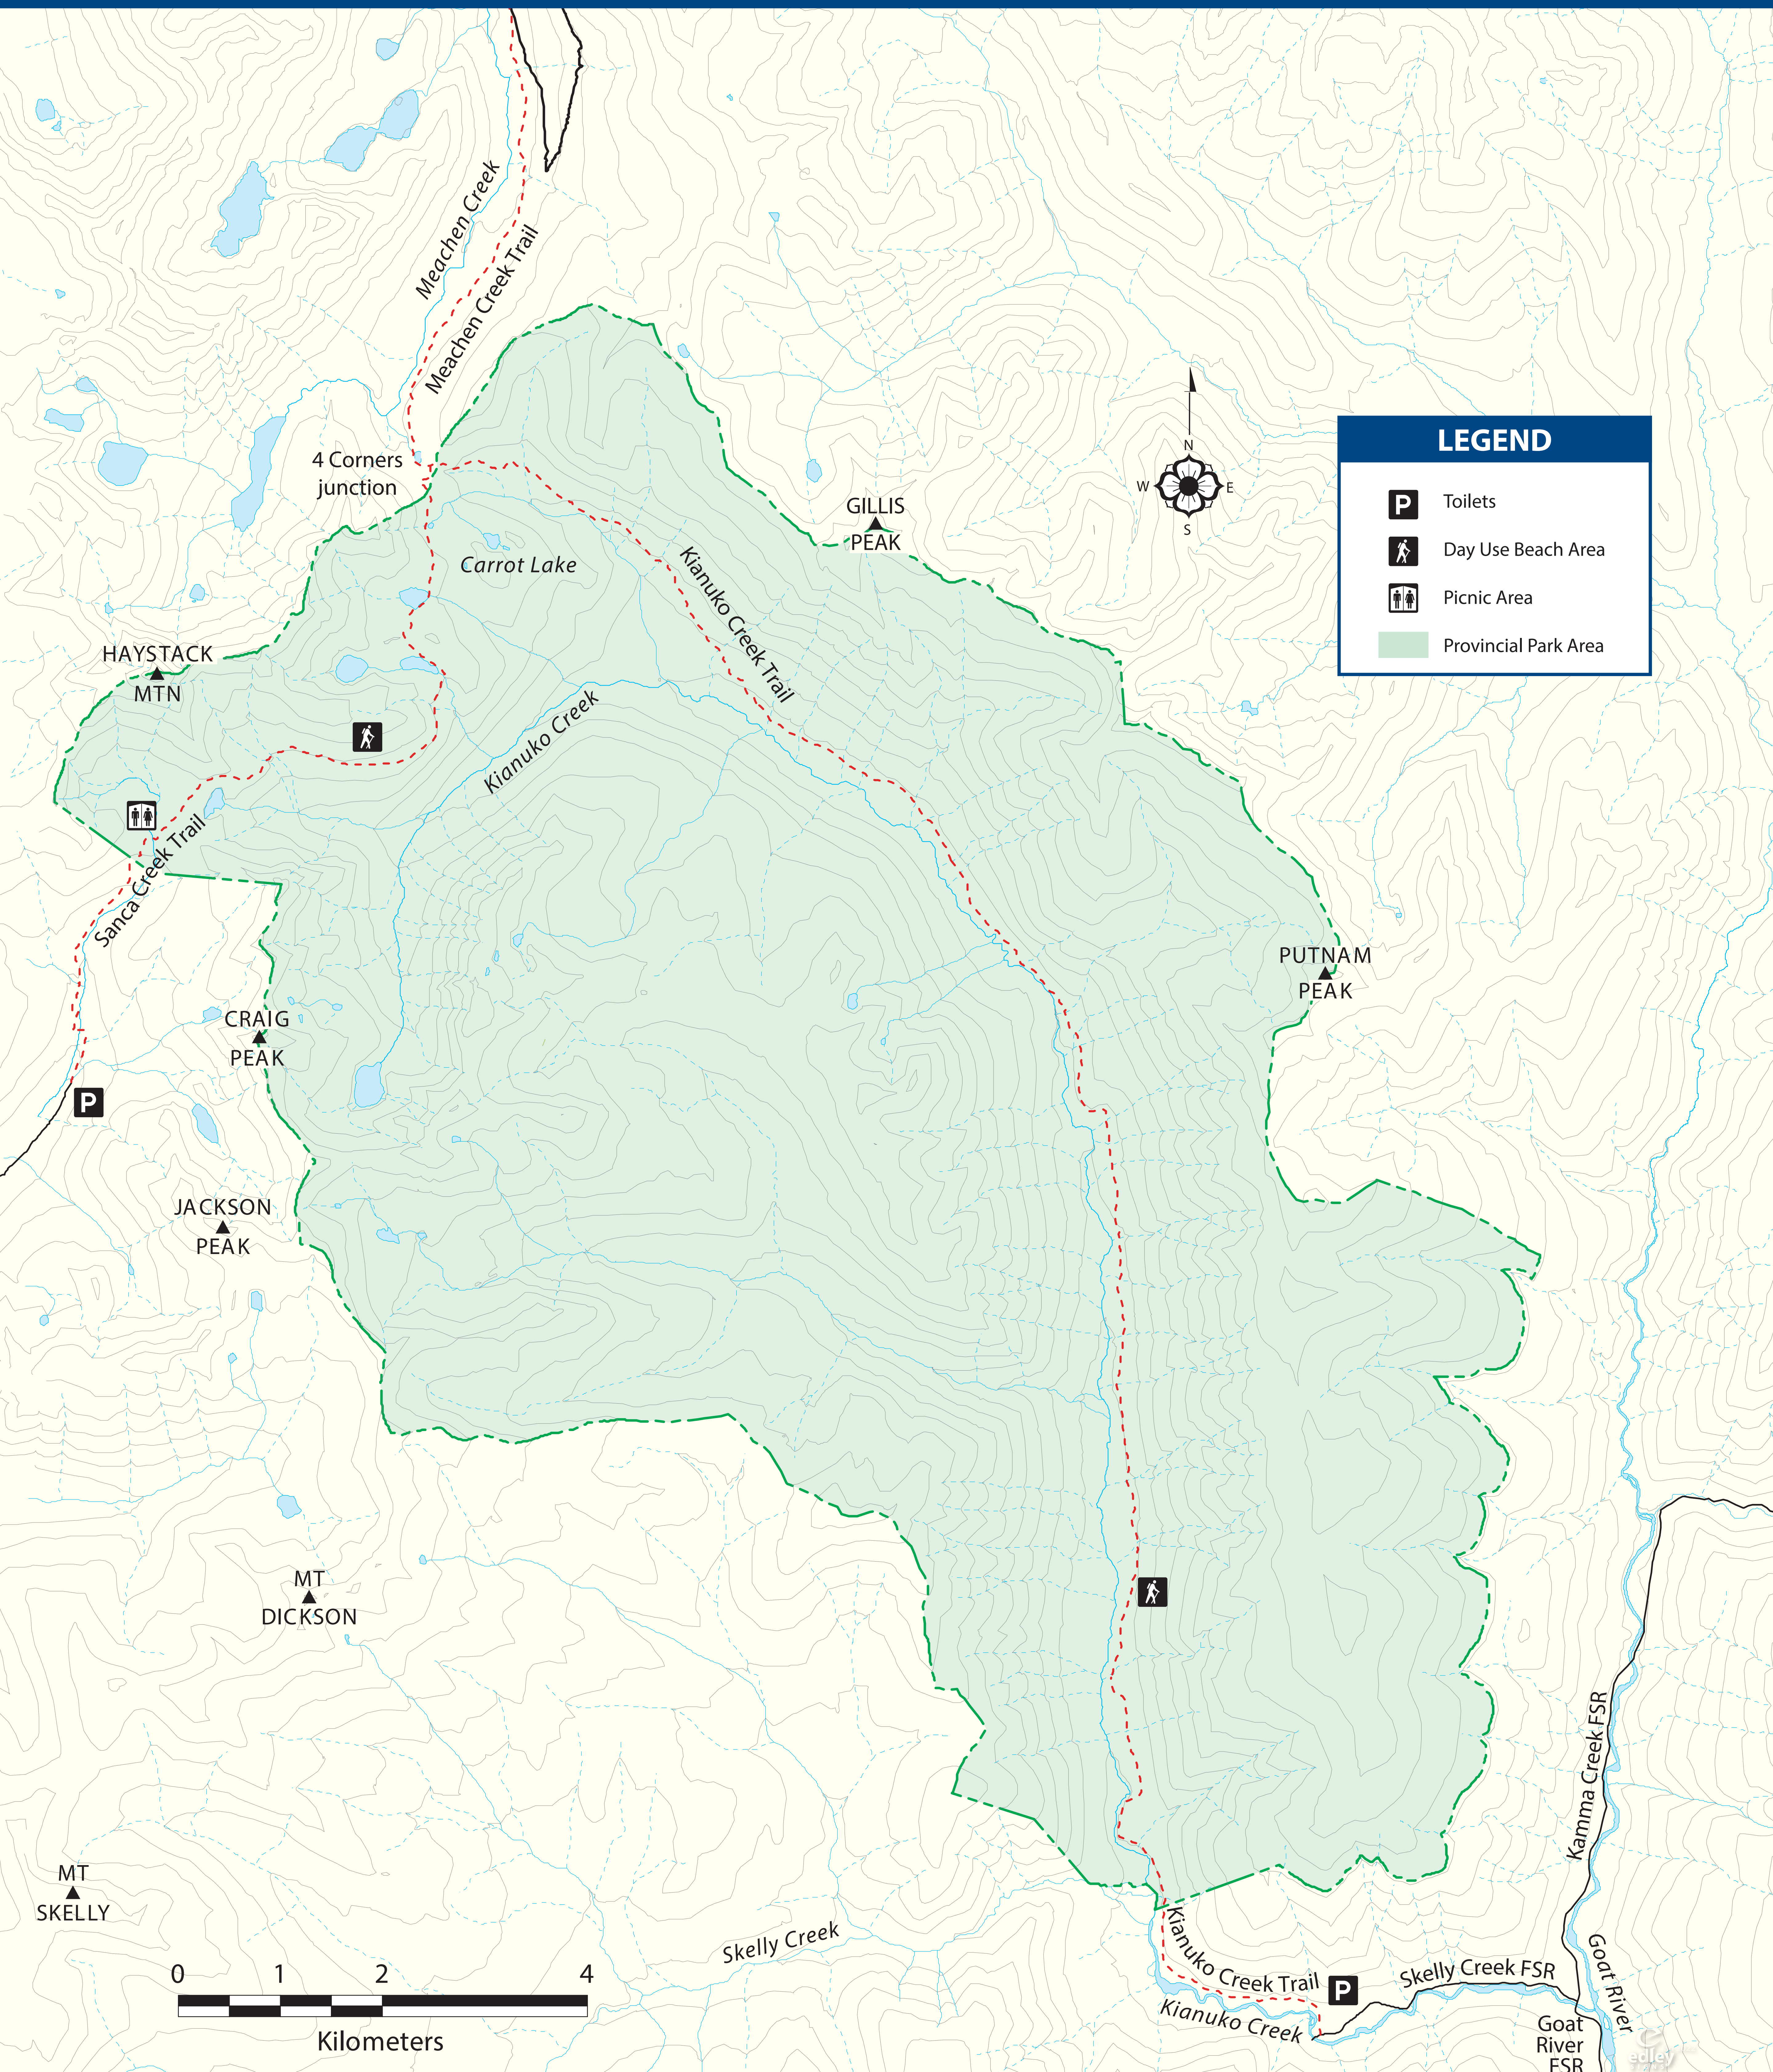

Kinauko Provincial Park

LEGEND

- Toilets
- Day Use Beach Area
- Picnic Area
- Provincial Park Area