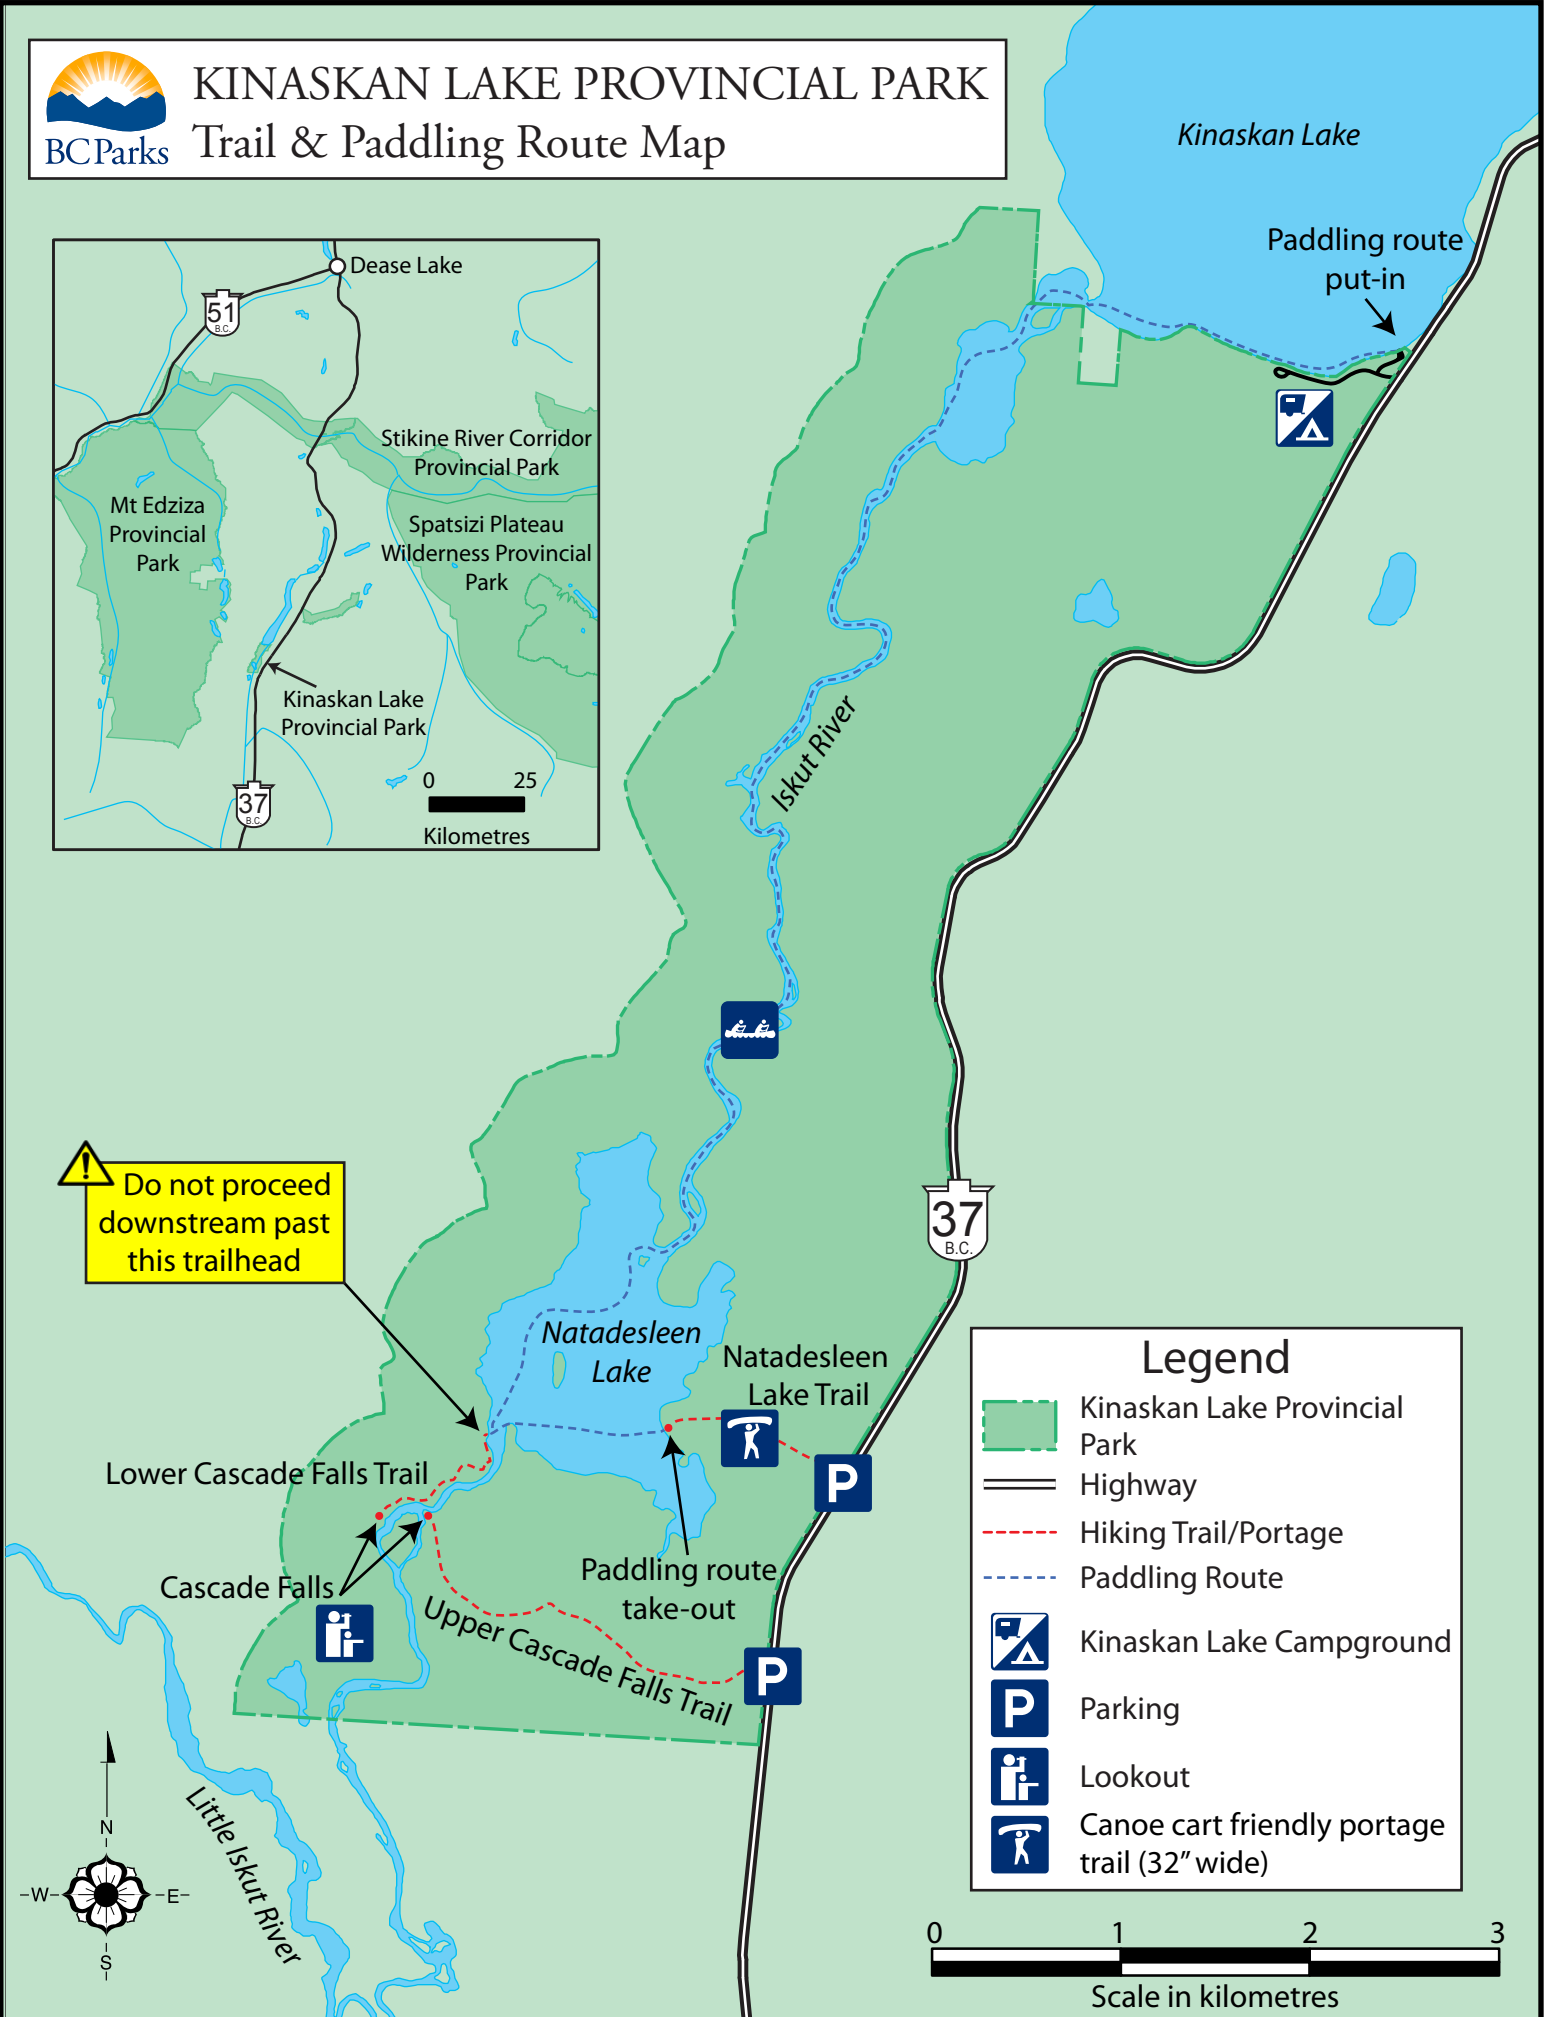

KINASKAN LAKE PROVINCIAL PARK

Trail & Paddling Route Map

Do not proceed downstream past this trailhead

Legend

- Kinaskan Lake Provincial Park
- Highway
- Hiking Trail/Portage
- Paddling Route
- Kinaskan Lake Campground
- Parking
- Lookout
- Canoe cart friendly portage trail (32" wide)