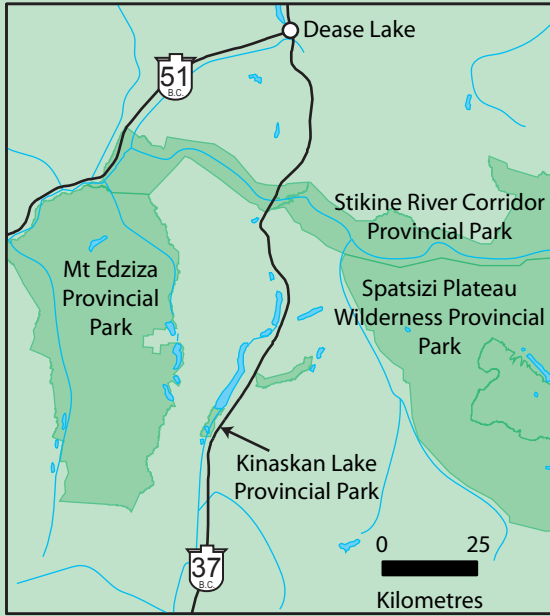

KINASKAN LAKE PROVINCIAL PARK

Trail & Paddling Route Map

Do not proceed downstream past this trailhead

Legend

- Kinaskan Lake Provincial Park
- Highway
- Hiking Trail/Portage
- Paddling Route
- Kinaskan Lake Campground
- Parking
- Lookout
- Canoe cart friendly portage trail (32" wide)