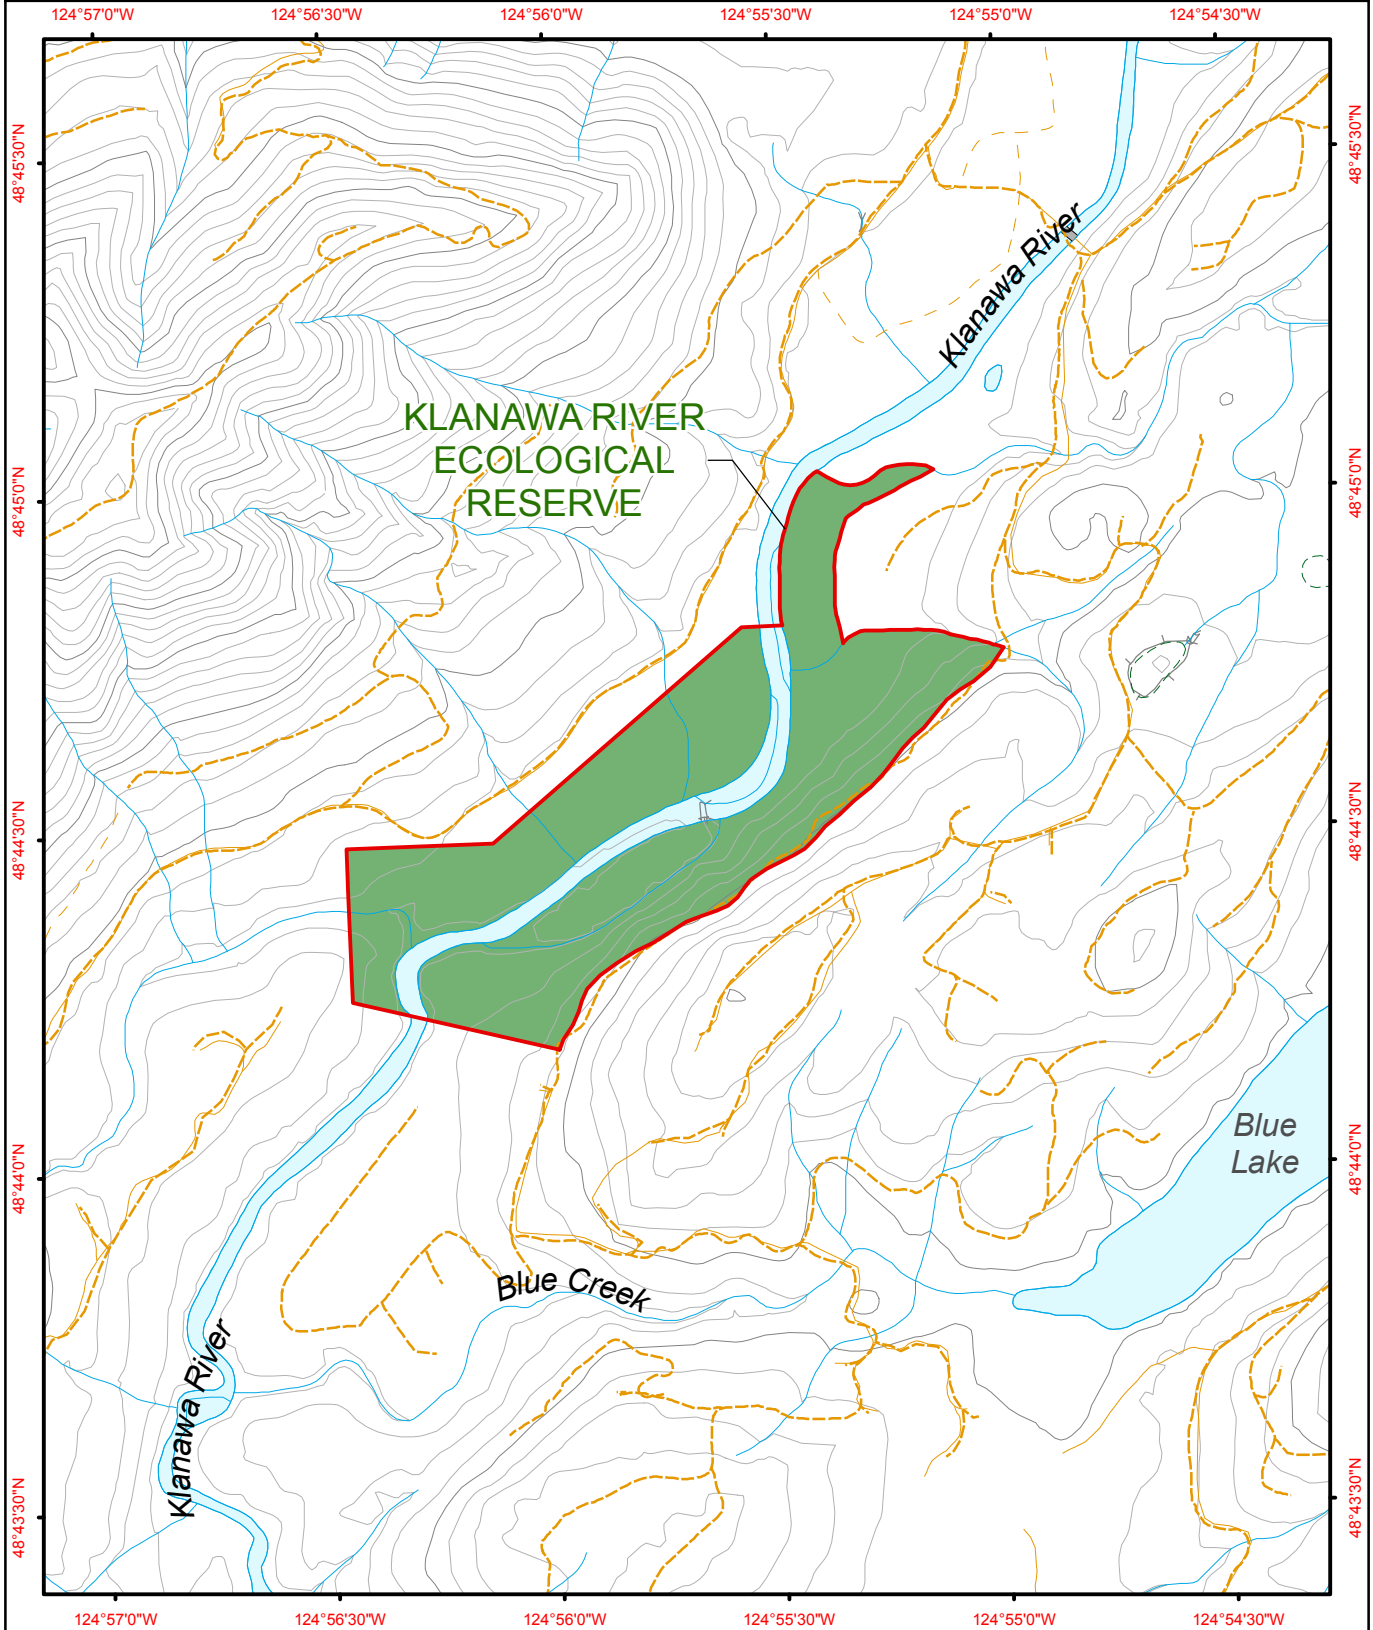

Klanawa River Ecological Reserve

- Ecological Reserve
- Other Protected Area

- Contour - 100 m
- Contour - 20 m
- Forest Service Road
- Road Permit

- River or Stream
- Marsh or Swamp
- Lake or Ocean

Project File: protected_area_template
Date: September 14, 2010