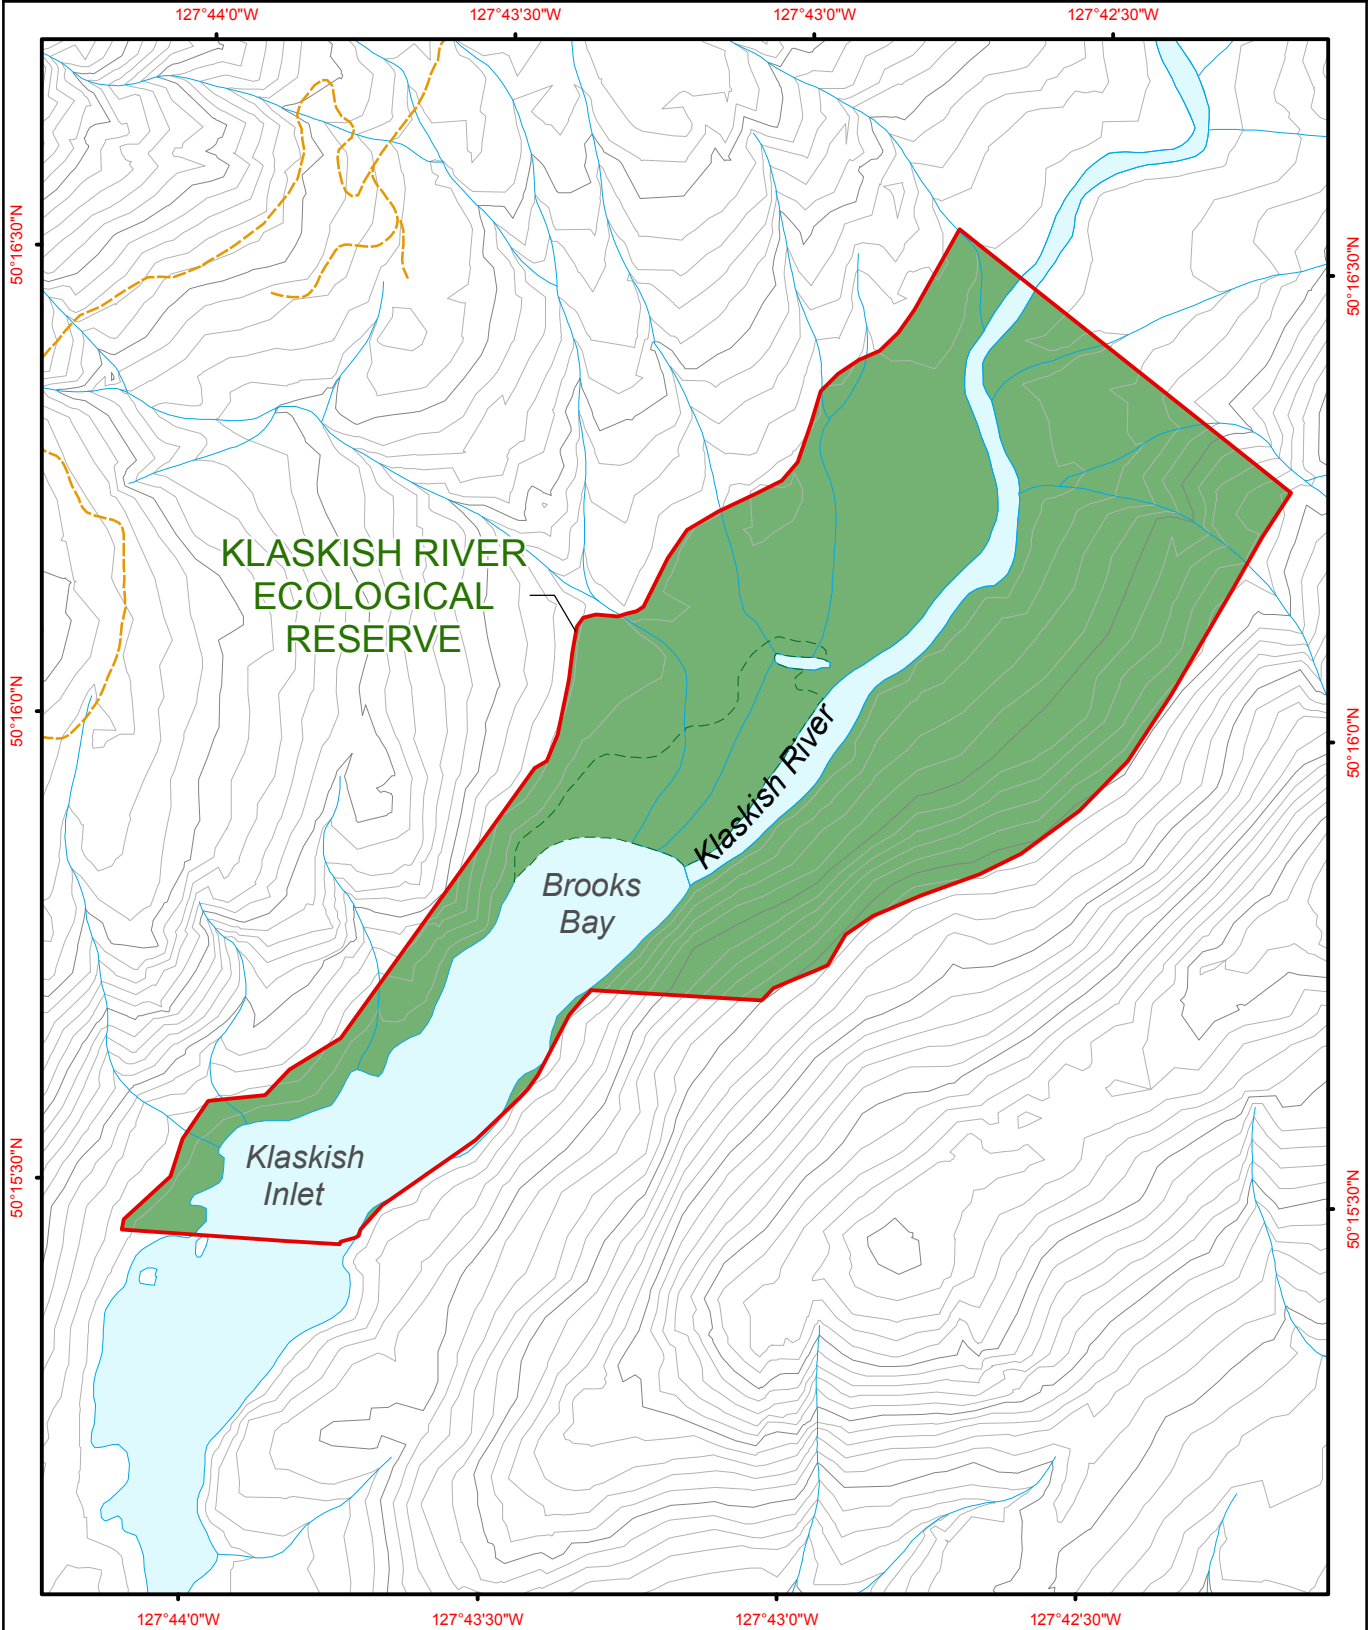

# Klaskish River Ecological Reserve

- Ecological Reserve
- Other Protected Area

- Contour - 100 m
- Contour - 20 m
- Forest Service Road
- Road Permit

- River or Stream
- Marsh or Swamp
- Lake or Ocean

**BCParks**

Project File: protected\_area\_template  
Date: September 14, 2010