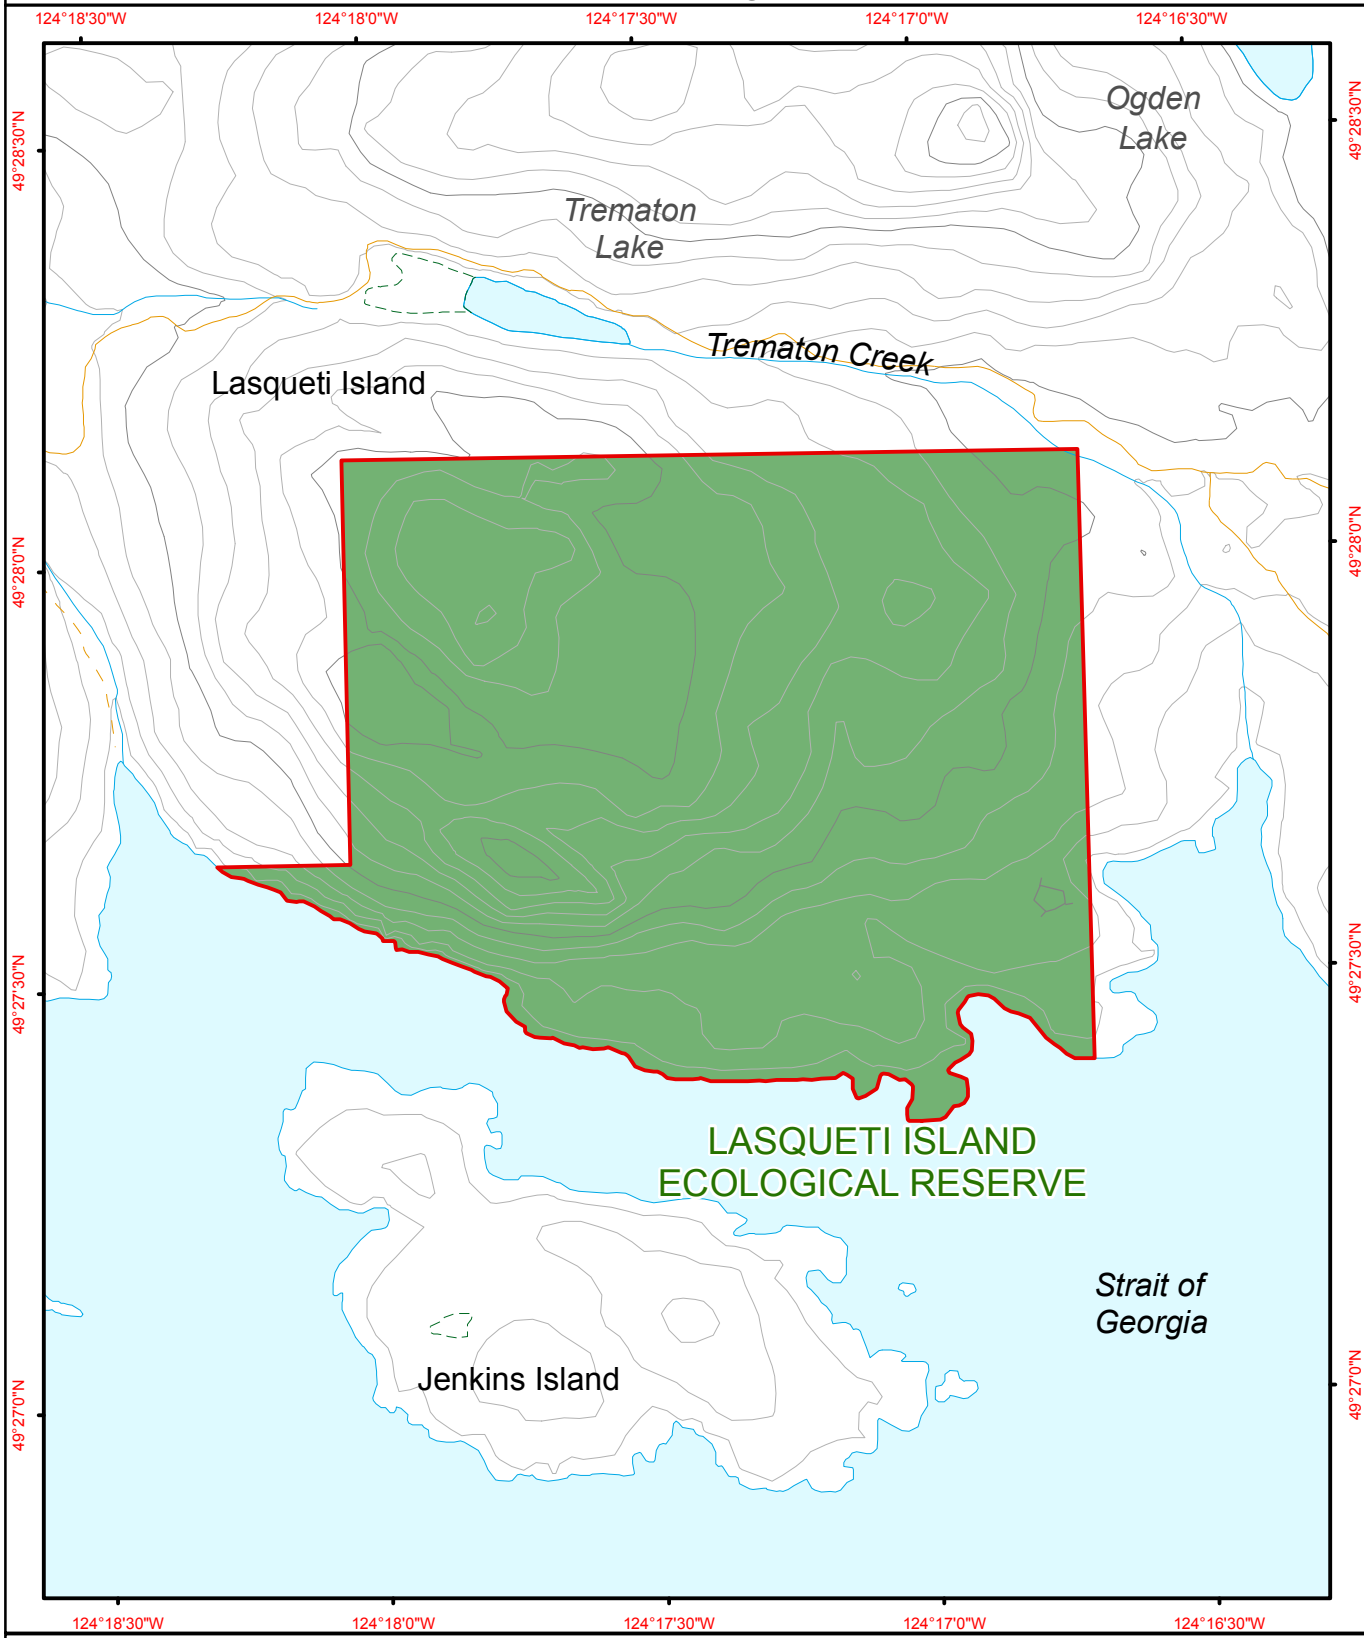

# Lasqueti Island Ecological Reserve

 <p><b>BRITISH COLUMBIA</b> The Best Place on Earth</p>		<table border="0" style="width: 100%;"> <tr> <td style="width: 33%;"> Ecological Reserve</td> <td style="width: 33%;"> Contour - 100 m</td> <td style="width: 33%;"> River or Stream</td> </tr> <tr> <td> Other Protected Area</td> <td> Contour - 20 m</td> <td> Marsh or Swamp</td> </tr> <tr> <td> Forest Service Road</td> <td> Road Permit</td> <td> Lake or Ocean</td> </tr> </table>	Ecological Reserve	Contour - 100 m	River or Stream	Other Protected Area	Contour - 20 m	Marsh or Swamp	Forest Service Road	Road Permit	Lake or Ocean
Ecological Reserve	Contour - 100 m	River or Stream									
Other Protected Area	Contour - 20 m	Marsh or Swamp									
Forest Service Road	Road Permit	Lake or Ocean									
 <p>0 100 200 300 400 500 Metres</p>		<p>Project File: protected_area_template Date: September 14, 2010</p> 