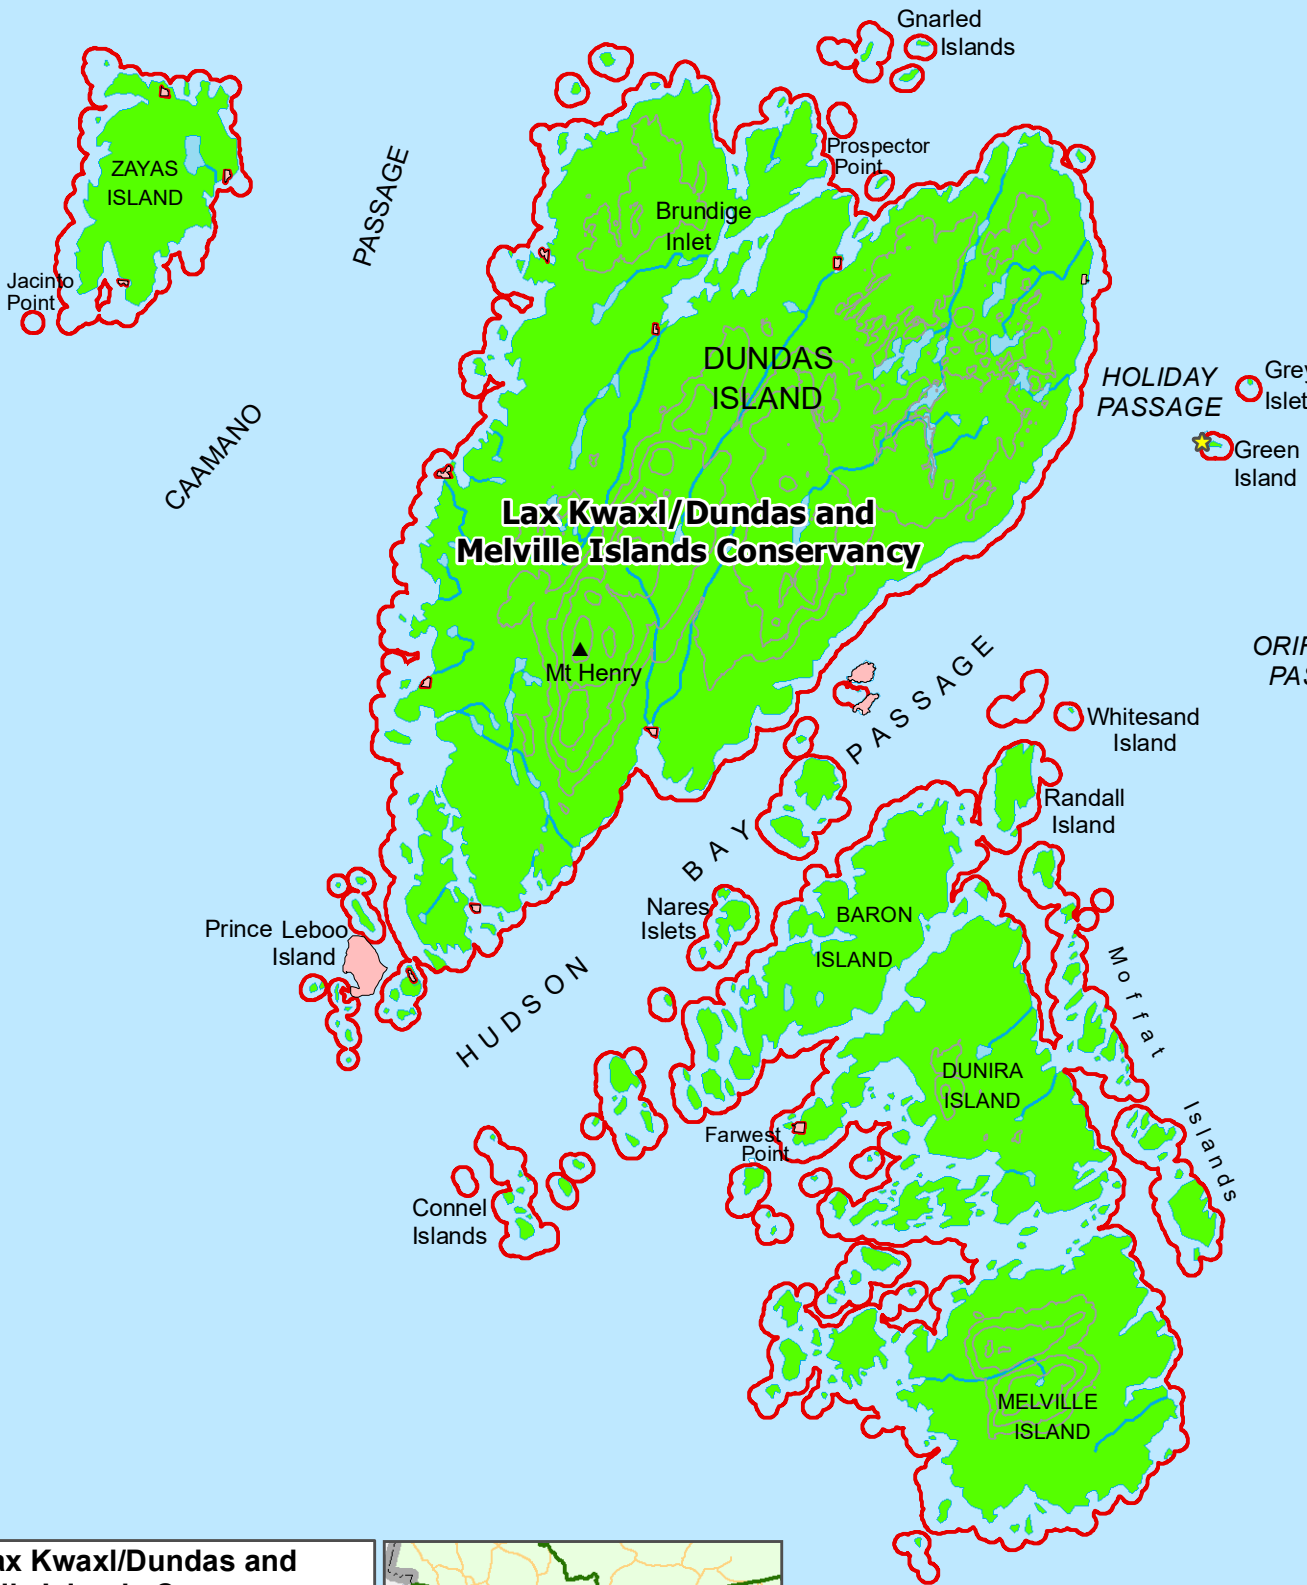

DIXON
ENTRANCE

**Lax Kwaxl/Dundas and
Melville Islands Conservancy**

**Lax Kwaxl/Dundas and
Melville Islands Conservancy**

-  Lax Kwaxl/Dundas and Melville Islands Conservancy
-  Indian Reservation
-  Ocean
-  Contour Interval-100m
-  Lake
-  Lighthouse
-  River

Scale = 1:165,000

D.A. - FLNRORD - Skeena Region
Smithers BC - February, 2020

BROWN
PASSAGE

LUCY ISLANDS
CONSERVANCY