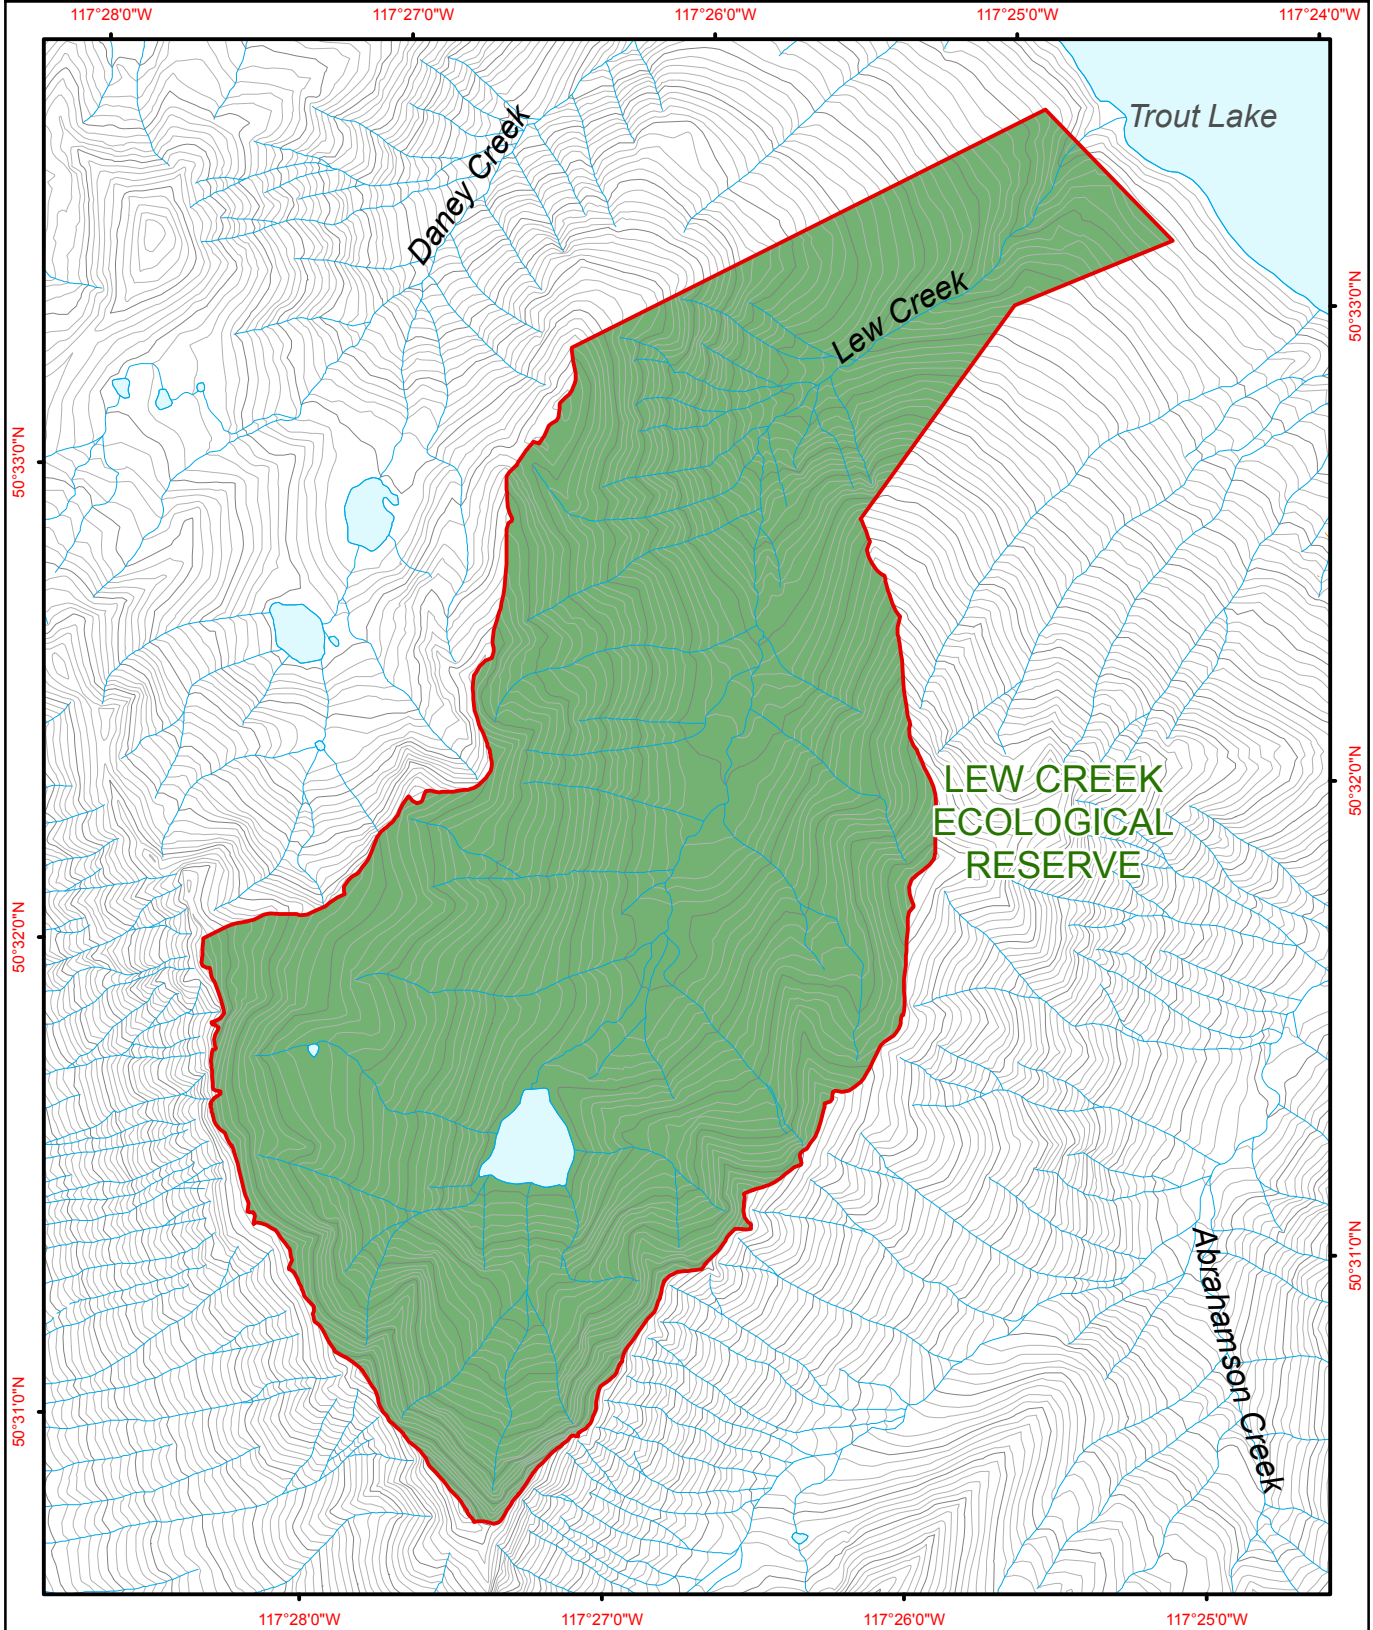

Low Creek Ecological Reserve

- | | | | | | |
|---|----------------------|---|---------------------|---|-----------------|
|  | Ecological Reserve |  | Contour - 100 m |  | River or Stream |
|  | Other Protected Area |  | Contour - 20 m |  | Marsh or Swamp |
| | |  | Forest Service Road |  | Lake or Ocean |
| | |  | Road Permit | | |

BCParks

Project File: protected_area_template
Date: September 14, 2010