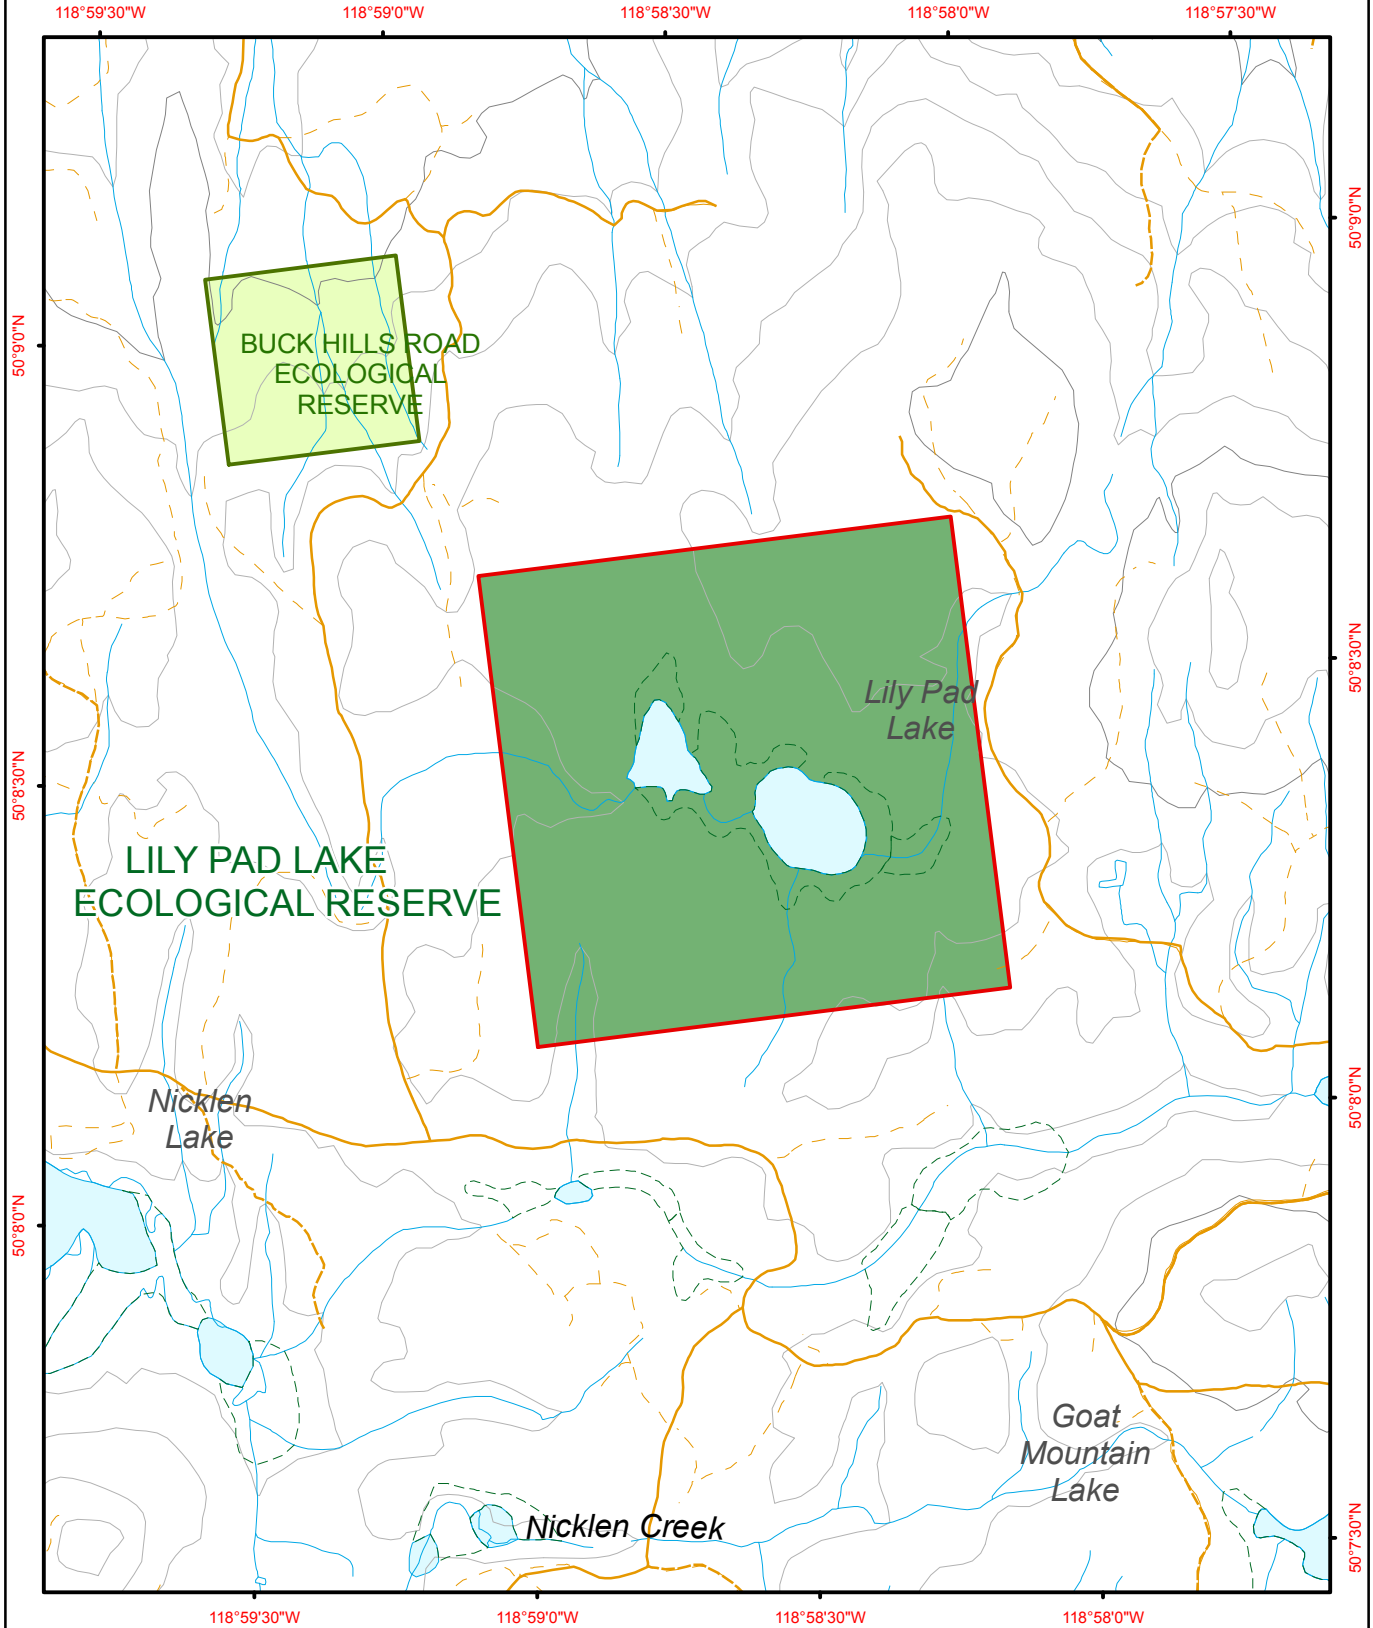

# Lily Pad Lake Ecological Reserve

Ecological Reserve  
Other Protected Area

Contour - 100 m  
Contour - 20 m  
Forest Service Road  
Road Permit

River or Stream  
Marsh or Swamp  
Lake or Ocean

BCParks

Project File: protected\_area\_template  
Date: September 14, 2010