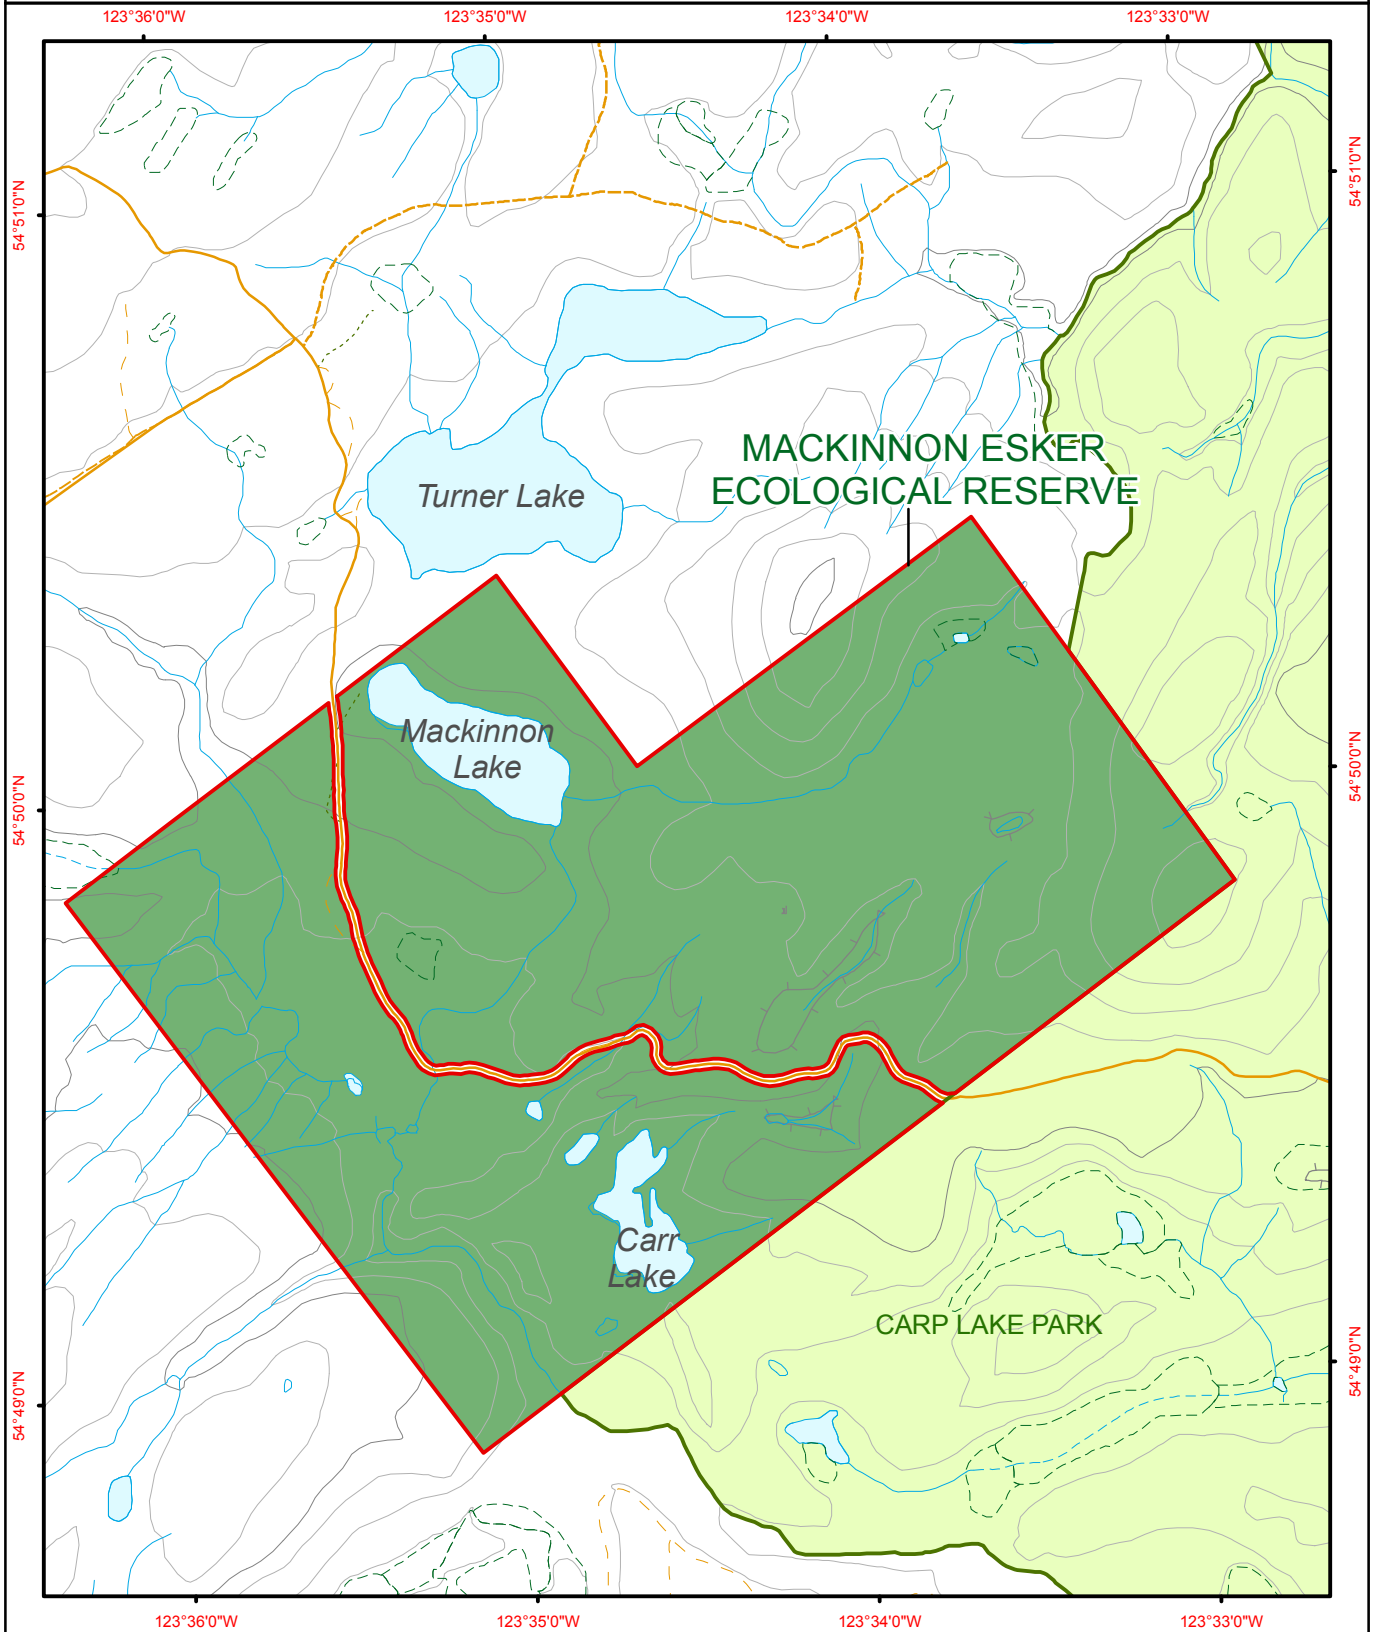

Mackinnon Esker Ecological Reserve

- | | | | | | |
|---|----------------------|---|---------------------|---|-----------------|
|  | Ecological Reserve |  | Contour - 100 m |  | River or Stream |
|  | Other Protected Area |  | Contour - 20 m |  | Marsh or Swamp |
| | |  | Forest Service Road |  | Lake or Ocean |
| | |  | Road Permit | | |