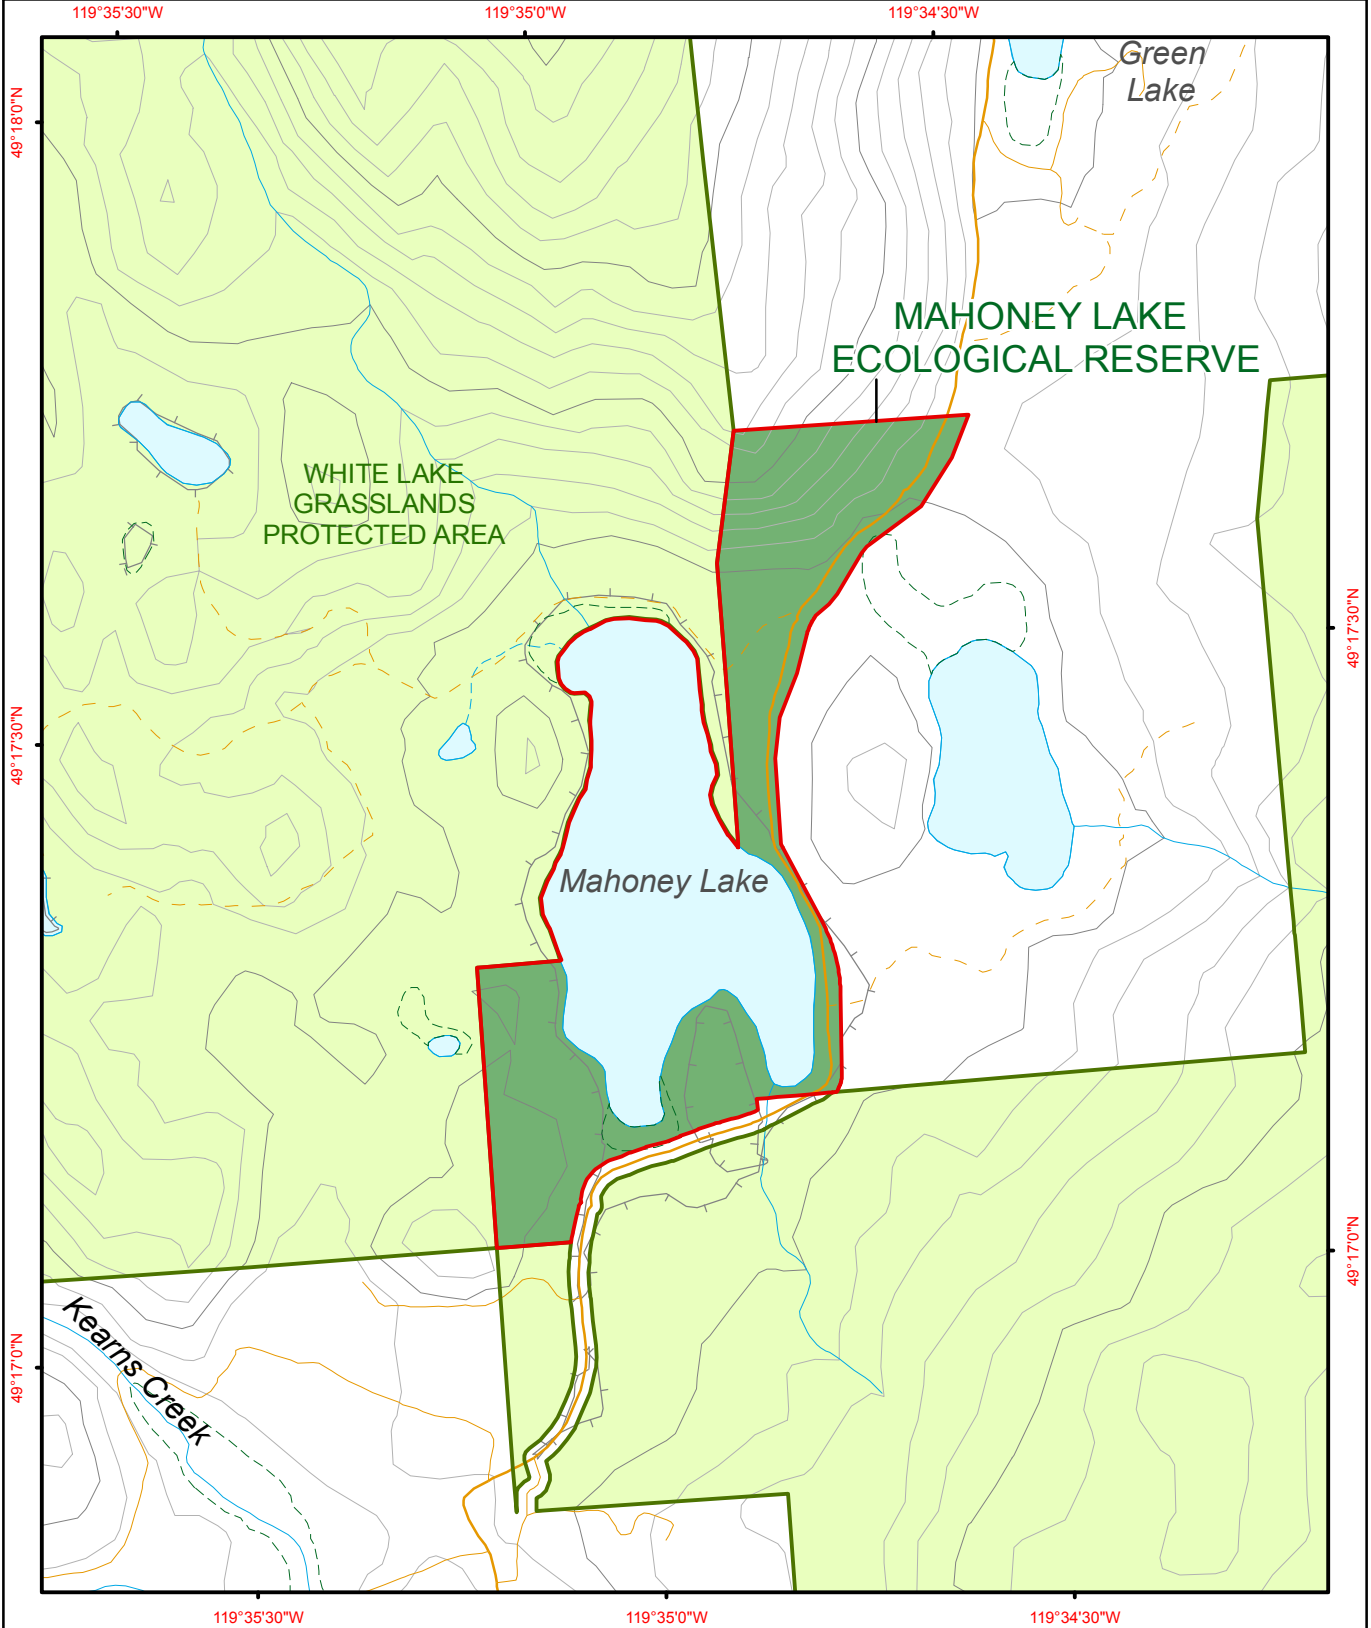

Mahoney Lake Ecological Reserve

 BRITISH COLUMBIA The Best Place on Earth		 Ecological Reserve	 Contour - 100 m	 River or Stream	
		 Other Protected Area	 Contour - 20 m	 Marsh or Swamp	
		 Forest Service Road	 Lake or Ocean		
		 Road Permit			
		 0 100 200 300 400 500 Metres		Project File: protected_area_template Date: September 14, 2010	