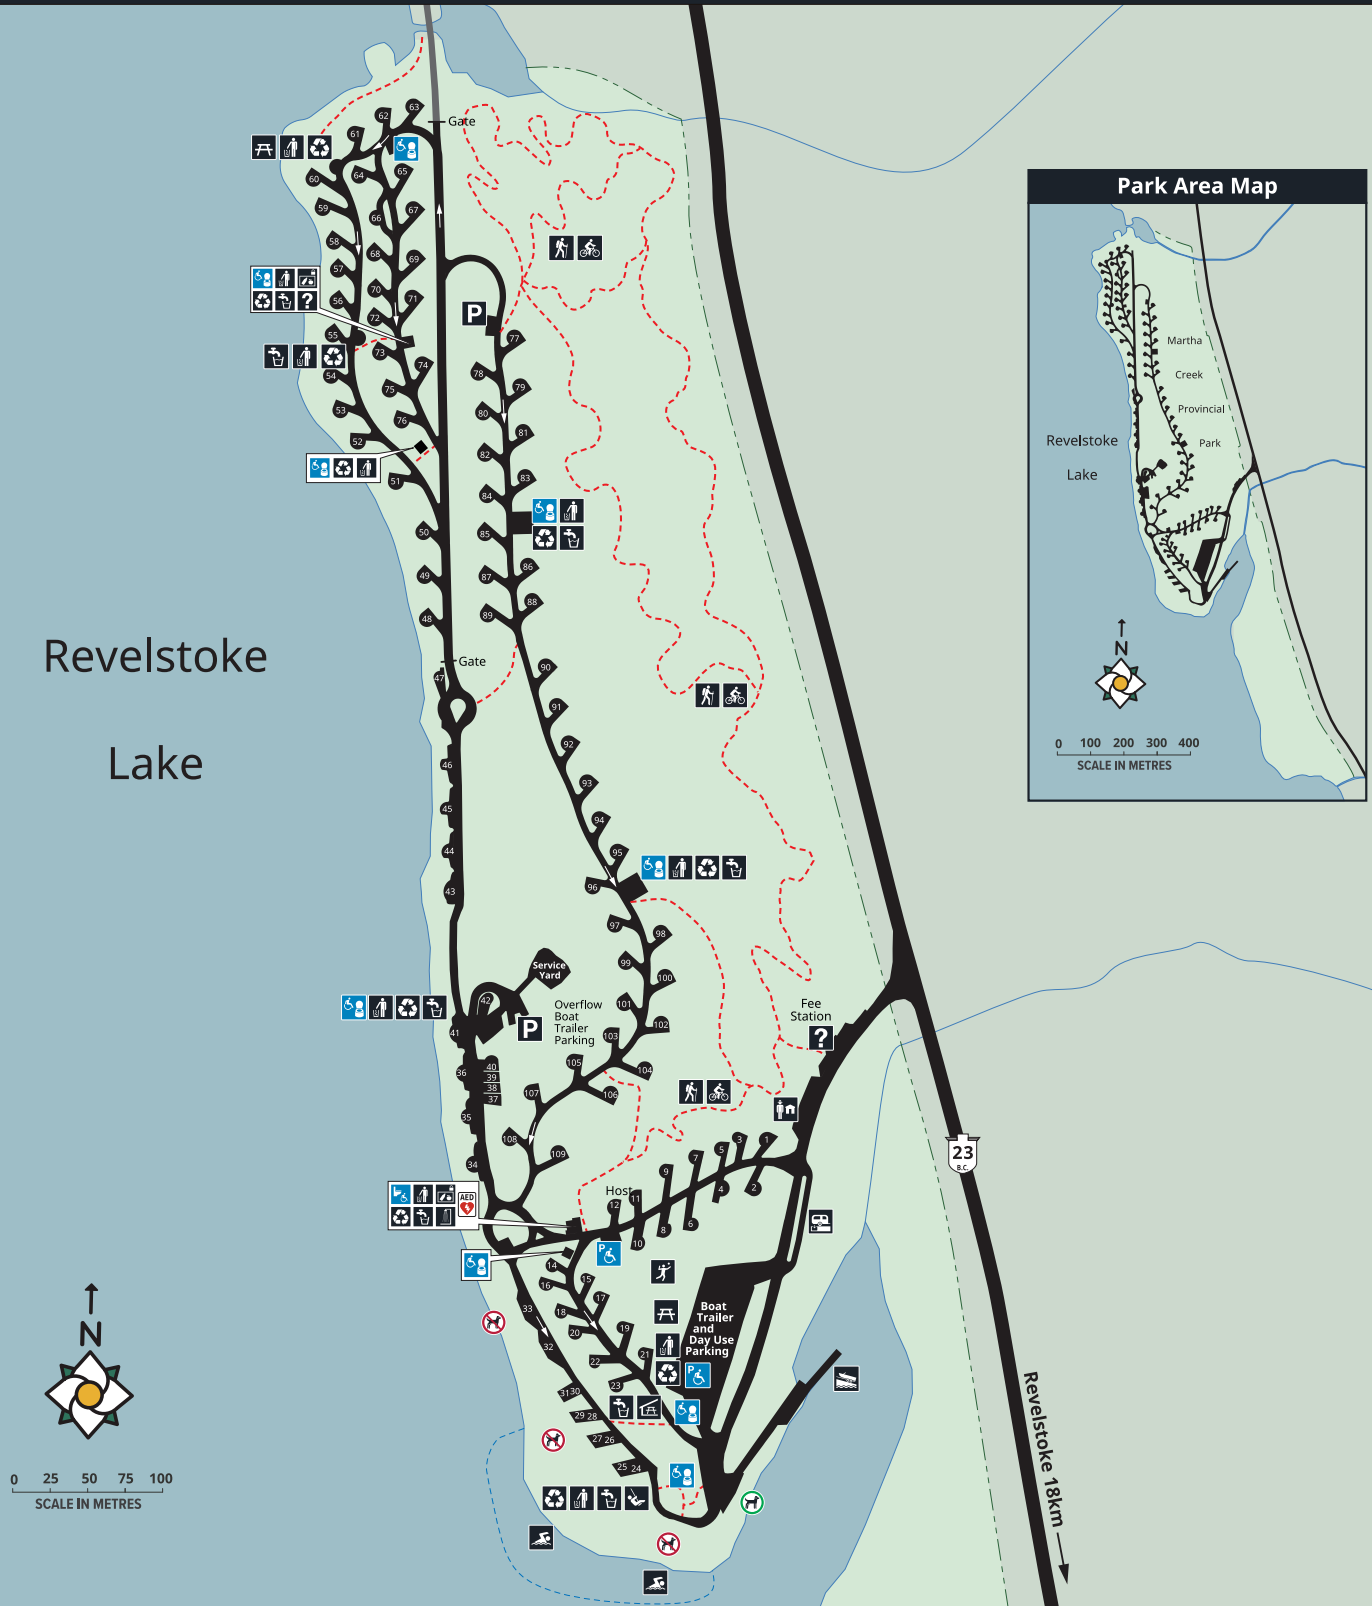

Martha Creek Park

BC Parks

ACTIVITIES & SERVICES

Parking	Boat Launch	Accessible Flush Toilet	Hiking Trail
Accessible Parking	Food Locker	Accessible Pit Toilet	Biking Allowed
Information	Garbage Disposal	Sani-dump	Park Office
Playground	Recycling	Beach Area	
Picnic Area	Showers	Volleyball Court	
Picnic Shelter	Drinking Water	Swimming Area	

TRAILS & SAFETY

Automatic External Defibrillator
Hiking Trail
Park Boundary
Dogs Permitted
Dogs not Allowed