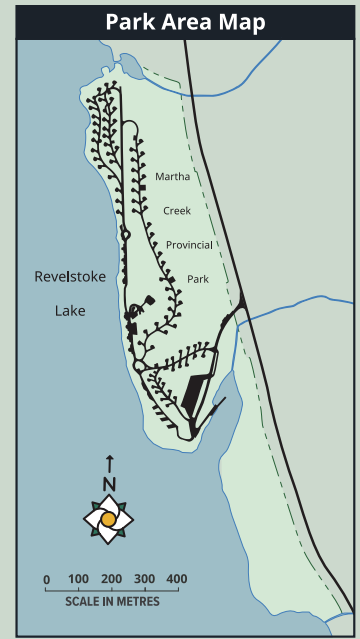

Martha Creek Park

BC Parks

ACTIVITIES & SERVICES

Parking	Boat Launch	Accessible Flush Toilet	Hiking Trail
Accessible Parking	Food Locker	Accessible Pit Toilet	Biking Allowed
Information	Garbage Disposal	Sani-dump	Park Office
Playground	Recycling	Beach Area	
Picnic Area	Showers	Volleyball Court	
Picnic Shelter	Drinking Water	Swimming Area	

TRAILS & SAFETY

Automatic External Defibrillator
Hiking Trail
Park Boundary
Dogs Permitted
Dogs not Allowed