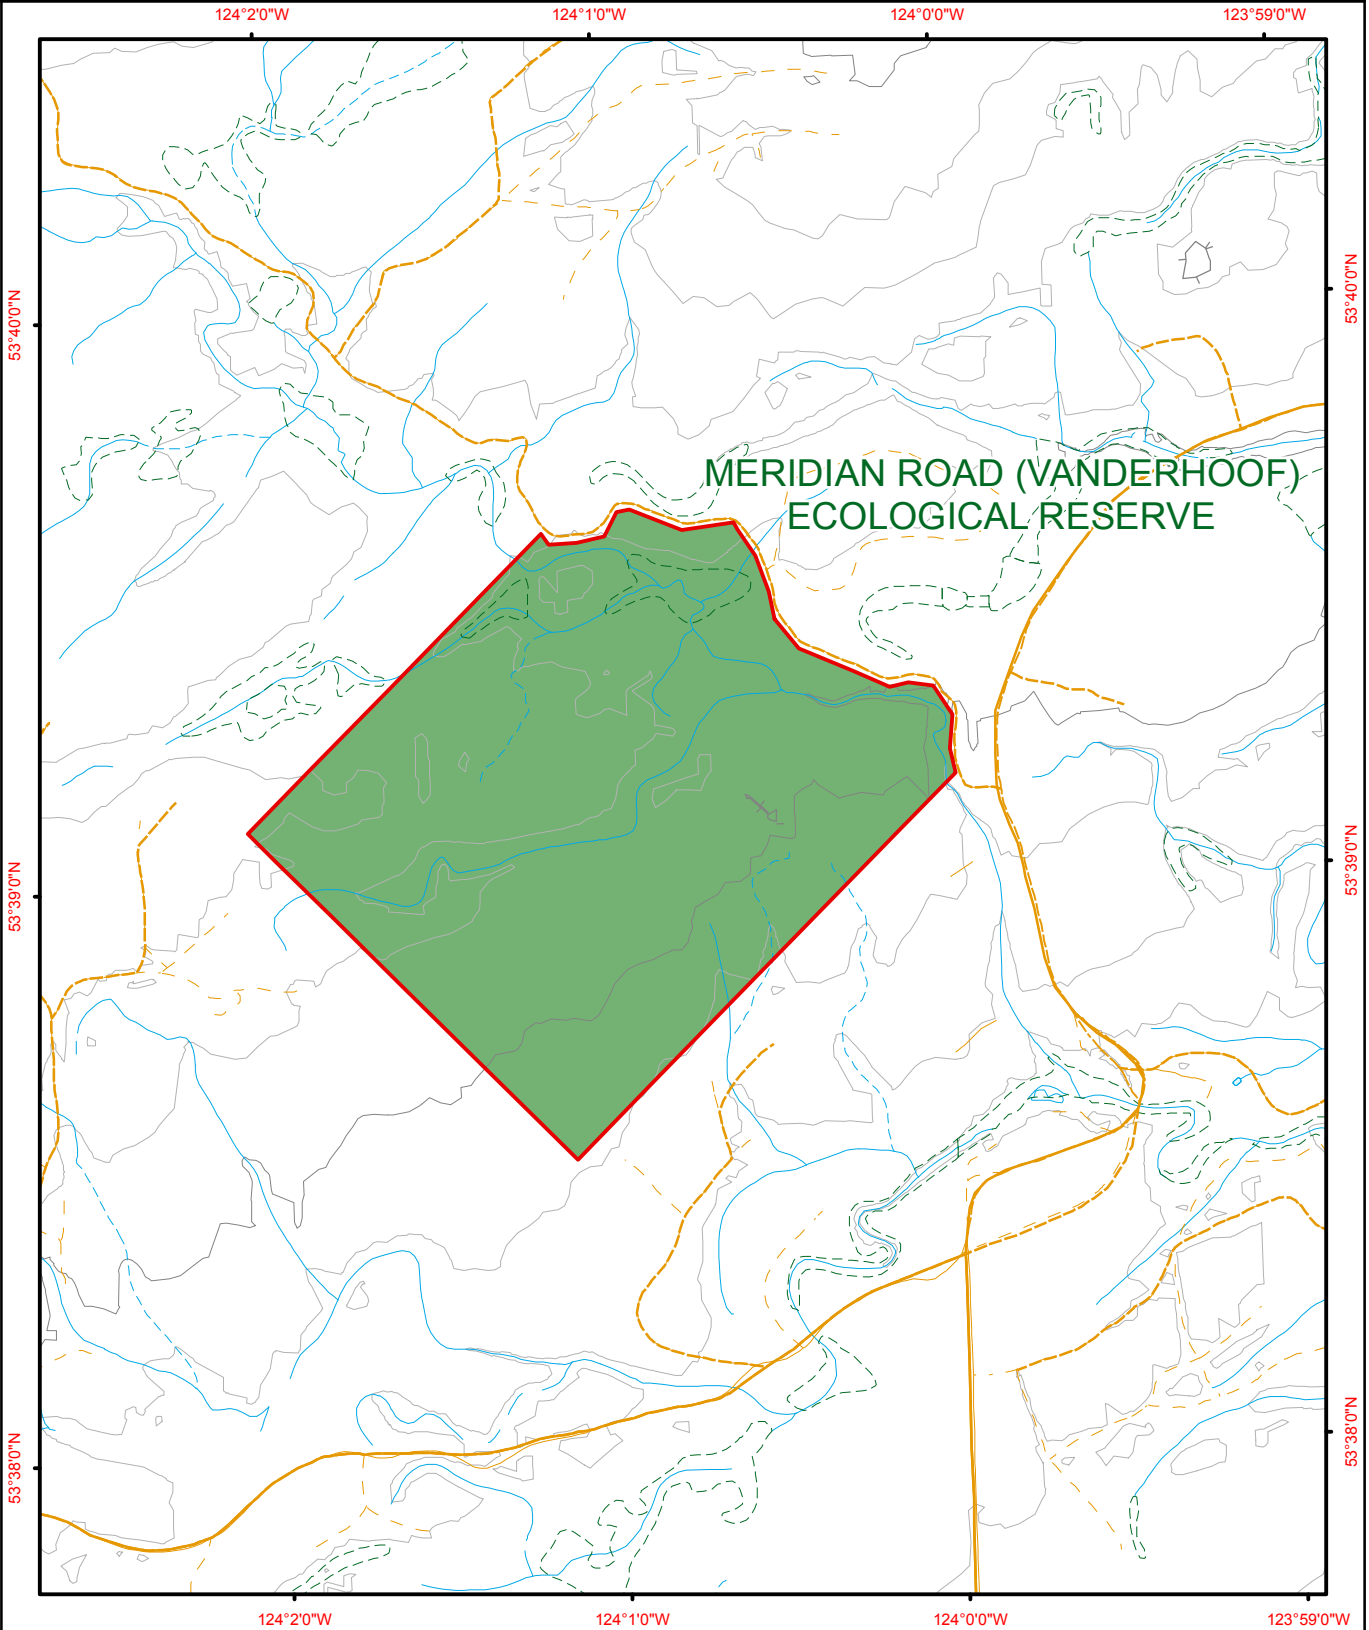

Meridian Road (Vanderhoof) Ecological Reserve

- | | | | | | |
|---|----------------------|---|---------------------|---|-----------------|
|  | Ecological Reserve |  | Contour - 100 m |  | River or Stream |
|  | Other Protected Area |  | Contour - 20 m |  | Marsh or Swamp |
| | |  | Forest Service Road |  | Lake or Ocean |
| | |  | Road Permit | | |